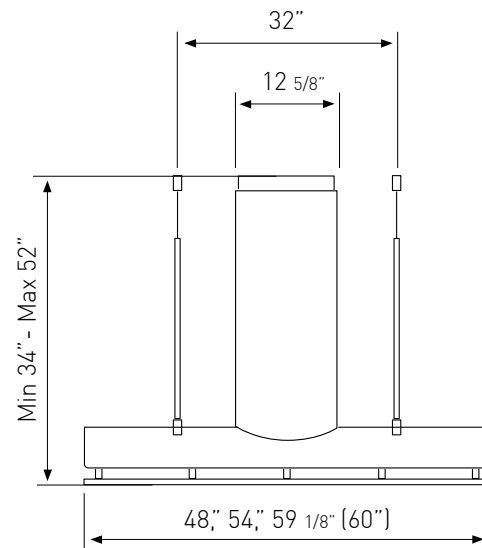

CHENG

TRAPEZE

ISLAND

DESIGNER:
FU-TUNG CHENG

Our first island range hood, the light and airy Trapeze is a streamlined reprieve from its bulky, conventional counterparts. Using a sleek suspension structure, the Trapeze seems to float in midair. Now featuring the most

advanced Bloom™ HD LED lighting and a graceful, slow-curve canopy, the Trapeze is more than a focal point—it's a statement.

ZEPHYR
ZEPHYRONLINE.COM

Front