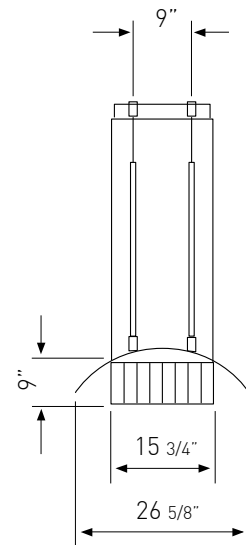

CHENG

TRAPEZE

ISLAND

DESIGNER:
FU-TUNG CHENG

Our first island range hood, the light and airy Trapeze is a streamlined reprieve from its bulky, conventional counterparts. Using a sleek suspension structure, the Trapeze seems to float in midair. Now featuring the most

advanced Bloom™ HD LED lighting and a graceful, slow-curve canopy, the Trapeze is more than a focal point—it's a statement.

ZEPHYR
ZEPHYRONLINE.COM

Side