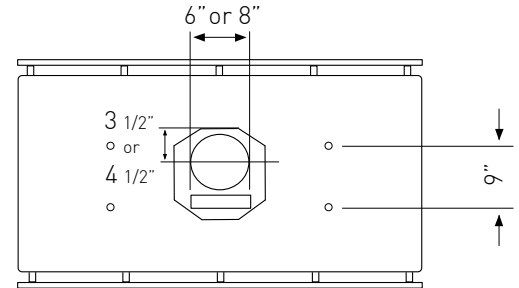

CHENG

TRAPEZE

ISLAND

DESIGNER:
FU-TUNG CHENG

Our first island range hood, the light and airy Trapeze is a streamlined reprieve from its bulky, conventional counterparts. Using a sleek suspension structure, the Trapeze seems to float in midair. Now featuring the most

advanced Bloom™ HD LED lighting and a graceful, slow-curve canopy, the Trapeze is more than a focal point—it's a statement.

ZEPHYR
ZEPHYRONLINE.COM

Top