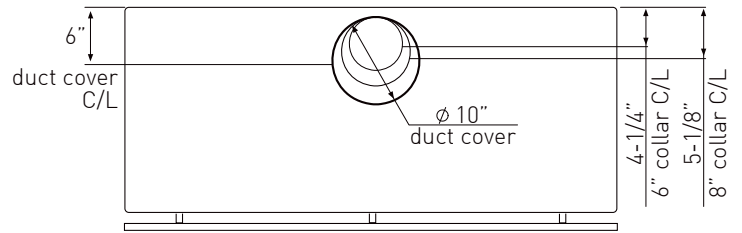

CHENG

OKEANITO

WALL

DESIGNER:
FU-TUNG CHENG

The perfect marriage of vision, whimsy and discipline, the Okeanito never goes unnoticed. The graceful, sweeping hood balances softness and fluidity with cool linear elements to create a timeless design. Perforated side panels

allow the Okeanito to radiate gentle ambient light, infusing its surroundings with a sense of grace and calm. Now featuring the most advanced Bloom™ HD LED light bulbs and an optional wireless RF remote control.

ZEPHYR

ZEPHYRONLINE.COM

Top