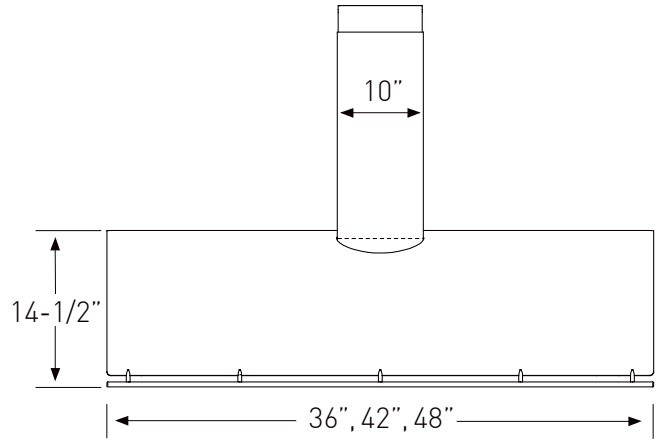

CHENG

OKEANITO

WALL

DESIGNER:
FU-TUNG CHENG

The perfect marriage of vision, whimsy and discipline, the Okeanito never goes unnoticed. The graceful, sweeping hood balances softness and fluidity with cool linear elements to create a timeless design. Perforated side panels

allow the Okeanito to radiate gentle ambient light, infusing its surroundings with a sense of grace and calm. Now featuring the most advanced Bloom™ HD LED light bulbs and an optional wireless RF remote control.

ZEPHYR

ZEPHYRONLINE.COM

Front