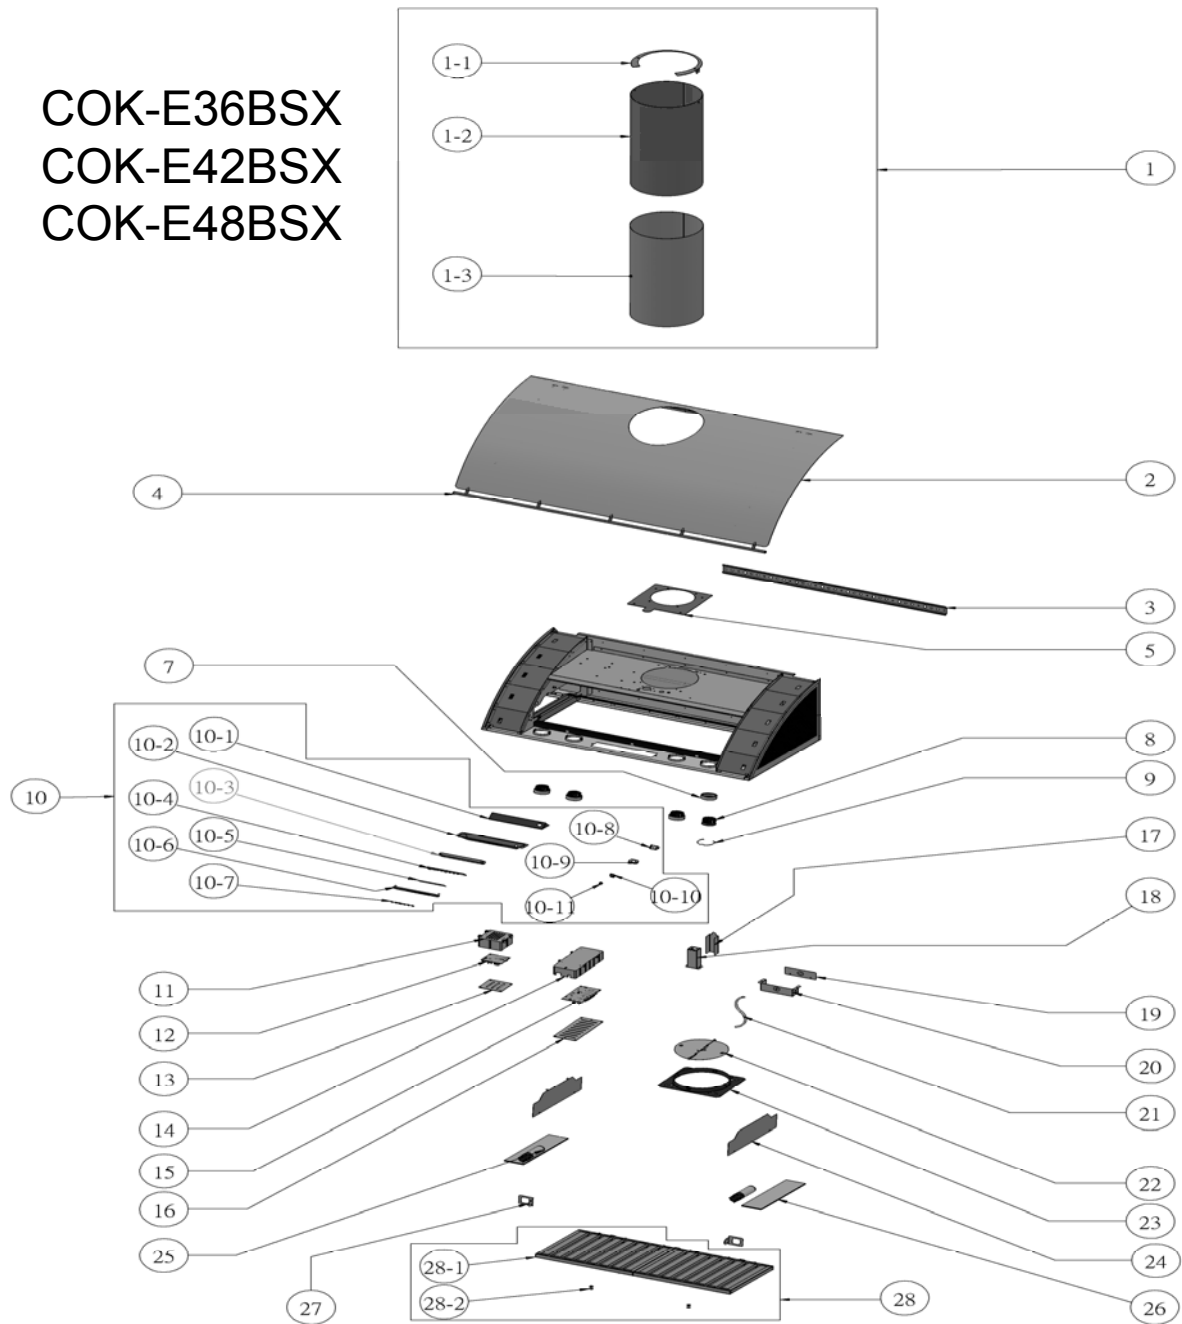

COK-E36BSX
 COK-E42BSX
 COK-E48BSX

COK-E36BSX, COK-E42BSX, COK-E48BSX

Ref #	Part #	Description	Qty
1	50050136	Assembly, Duct Cover	1
1-1	54110085	Bracket, Duct Cover	1
1-2	50050137	Duct Cover, Upper	1
1-3	50050138	Duct Cover, Lower	1
2	50300104	Canopy (COK-E36BSX)	1
2	50300105	Canopy (COK-E42BSX)	1
2	50200106	Canopy (COK-E48BSX)	1
3	54110086	Bracket, Mounting (COK-E36BSX, COK-E42BSX)	1
3	54110087	Bracket, Mounting (COK-E48BSX)	1
4	50320022	Utensil Rail (COK-E36BSX)	1
4	50320035	Utensil Rail (COK-E42BSX)	1
4	50320036	Utensil Rail (COK-E48BSX)	1
5	54190040	Flange, Internal Motor	1
7	50170057	LED Swivel Housing (COK-E48BSX x 4)	2
8	ZOB-0034	Bloom LED Bulb, 6W (COK-E48BSX x 4)	2
9	50180004	LED Holding Ring (COK-E48BSX x 4)	2
10	11000082	Switch Assembly	1
10-1	56200078	Housing, Switch Assembly	1
10-2	56210061	Cover, Switch Assembly	1
10-3	52170033	Housing, Switch Board	1
10-4	11010035	Switch Board	1
10-5	52110015	Switch Membrane	1
10-6	56210049	Cover, Switch Board	1
10-7	50400009	Switch Buttons	1
10-8	54140158	Bracket, Mood Light Switch	1
10-9	11040025	Switch, Mood Light	1
10-10	56240019	Spacer, Mood Light Switch	1
10-11	52170050	Cover, Mood Light Switch	1
11	56200079	Housing, LED Control Board (COK-E48BSX)	1
12	11010058	LED Control Board (COK-E48BSX)	1
13	56210065	Cover, LED Control Board Housing (COK-E48BSX)	1
14	56200051	Housing, Control Board	1
15	11010057	Control Board	1
16	56210063	Cover, Control Board Housing	1
17	56210062	Cover, Electrical Box	1
18	54200018	Electrical Box	1
19	56210064	Cover, Junction Box	1
20	56200077	Junction Box	1