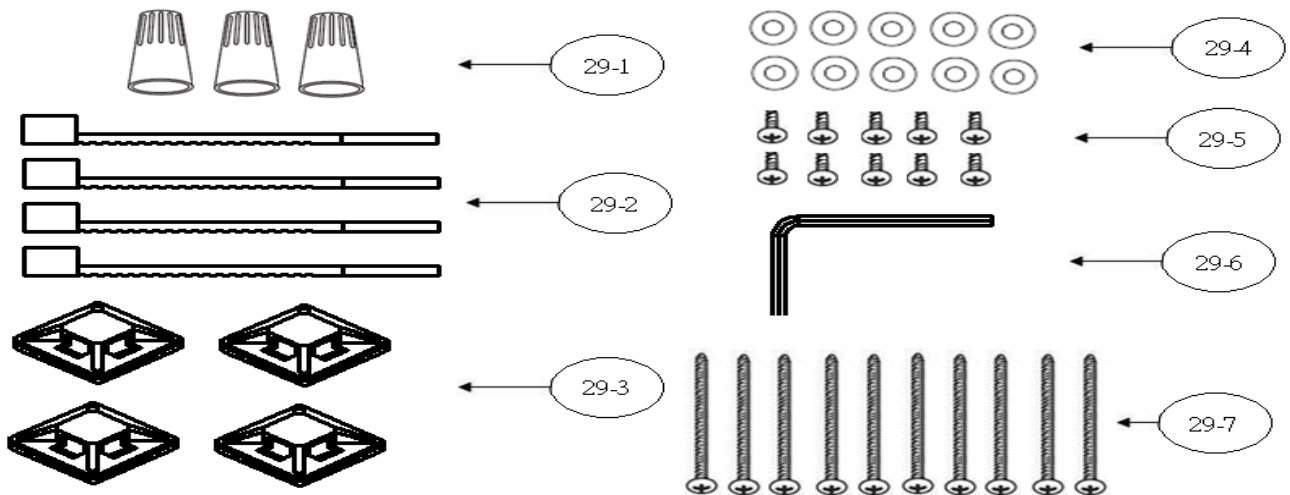

COK-E36BSX
 COK-E42BSX
 COK-E48BSX

COK-E36BSX, COK-E42BSX, COK-E48BSX

Ref #	Part #	Description	Qty
1	50050136	Assembly, Duct Cover	1
1-1	54110085	Bracket, Duct Cover	1
1-2	50050137	Duct Cover, Upper	1
1-3	50050138	Duct Cover, Lower	1
2	50300104	Canopy (COK-E36BSX)	1
2	50300105	Canopy (COK-E42BSX)	1
2	50200106	Canopy (COK-E48BSX)	1
3	54110086	Bracket, Mounting (COK-E36BSX, COK-E42BSX)	1
3	54110087	Bracket, Mounting (COK-E48BSX)	1
4	50320022	Utensil Rail (COK-E36BSX)	1
4	50320035	Utensil Rail (COK-E42BSX)	1
4	50320036	Utensil Rail (COK-E48BSX)	1
5	54190040	Flange, Internal Motor	1
7	50170057	LED Swivel Housing (COK-E48BSX x 4)	2
8	ZOB-0034	Bloom LED Bulb, 6W (COK-E48BSX x 4)	2
9	50180004	LED Holding Ring (COK-E48BSX x 4)	2
10	11000082	Switch Assembly	1
10-1	56200078	Housing, Switch Assembly	1
10-2	56210061	Cover, Switch Assembly	1
10-3	52170033	Housing, Switch Board	1
10-4	11010035	Switch Board	1
10-5	52110015	Switch Membrane	1
10-6	56210049	Cover, Switch Board	1
10-7	50400009	Switch Buttons	1
10-8	54140158	Bracket, Mood Light Switch	1
10-9	11040025	Switch, Mood Light	1
10-10	56240019	Spacer, Mood Light Switch	1
10-11	52170050	Cover, Mood Light Switch	1
11	56200079	Housing, LED Control Board (COK-E48BSX)	1
12	11010058	LED Control Board (COK-E48BSX)	1
13	56210065	Cover, LED Control Board Housing (COK-E48BSX)	1
14	56200051	Housing, Control Board	1
15	11010057	Control Board	1
16	56210063	Cover, Control Board Housing	1
17	56210062	Cover, Electrical Box	1
18	54200018	Electrical Box	1
19	56210064	Cover, Junction Box	1
20	56200077	Junction Box	1