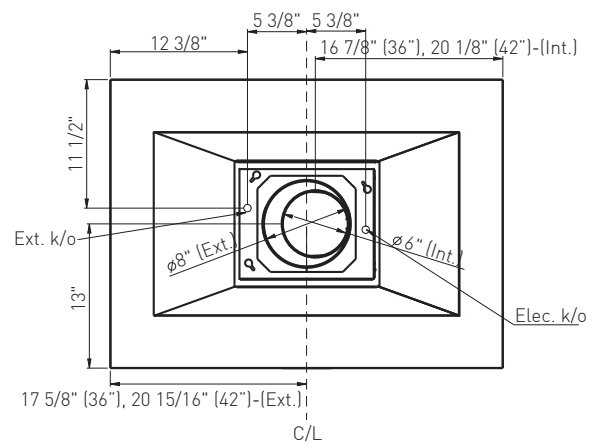

ARC

LAYERS

ISLAND

DESIGNER:
ROBERT BRUNNER

A bold take on the classic island range hood is a streamlined fusion of glass and stainless steel that lends to new meaning to "leading edge". Choose from white or black glass.

ZEPHYR

ZEPHYRONLINE.COM

Top