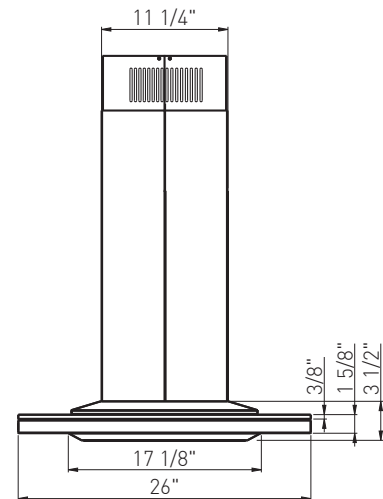

ARC

LAYERS

ISLAND

DESIGNER:
ROBERT BRUNNER

A bold take on the classic island range hood is a streamlined fusion of glass and stainless steel that lends to new meaning to "leading edge". Choose from white or black glass.

ZEPHYR

ZEPHYRONLINE.COM

Side