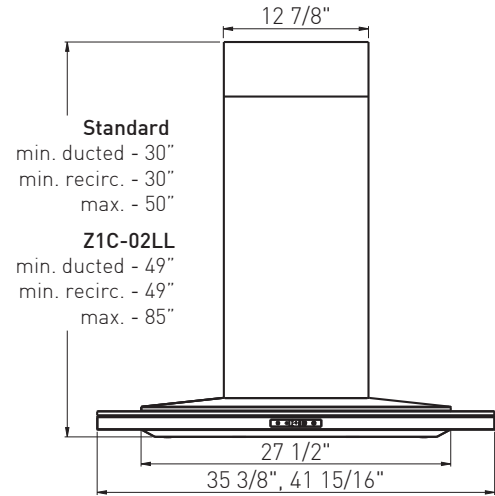

ARC

LAYERS

ISLAND

DESIGNER:
ROBERT BRUNNER

A bold take on the classic island range hood is a streamlined fusion of glass and stainless steel that lends to new meaning to "leading edge". Choose from white or black glass.

ZEPHYR

ZEPHYRONLINE.COM

Front