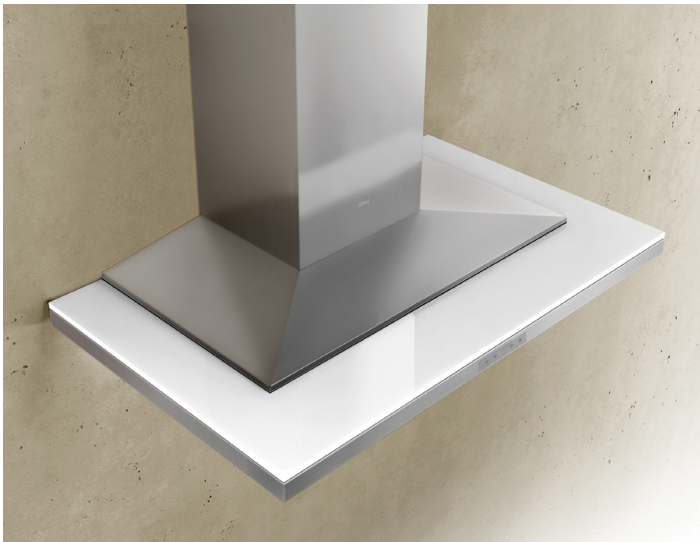

A streamlined fusion of black, or white glass and stainless steel with a light, floating effect are sandwiched together in a reimagining of the classic range hood.

Front

Side

Wireless Remote Control

Top

DESIGNER:  
ROBERT BRUNNER

**MODEL**

White Glass w/ Stainless Steel	ALA-M90BW	ALA-E42BW
Black Glass w/ Stainless Steel	ALA-M90BB	ALA-E42BB
Size	90cm (35-3/8")	42"

**PERFORMANCE**

Internal Blower (CBI-290A)*	200-290 CFM, 1.4-3 sones	200-290 CFM, 1.4-3 sones
Internal Blower (CBI-600A)*	240-600 CFM, 1.8-6 sones	240-600 CFM, 1.8-6 sones
In-Line Blower (PBN-1000A)*	500-1,000 CFM, sones NA	500-1,000 CFM, sones NA
External Blower (CBE-1000)*	500-1,000 CFM, sones NA	500-1,000 CFM, sones NA

**FEATURES**

Controls	Capacitive Touch	Capacitive Touch
Speed Levels	3	3
Auto Delay-Off	Yes	Yes
CleanAir Function**	Yes	Yes
Lighting	LED Strip x 2 (6W)	LED Strip x 2 (6W)
Tri-Level Lighting	Yes	Yes
Filters	Decorative Mesh x2	Decorative Mesh x2
Wireless Remote Control	Yes, RF	Yes, RF
Recirculating	Yes	Yes
Extension Duct Cover	Yes	Yes