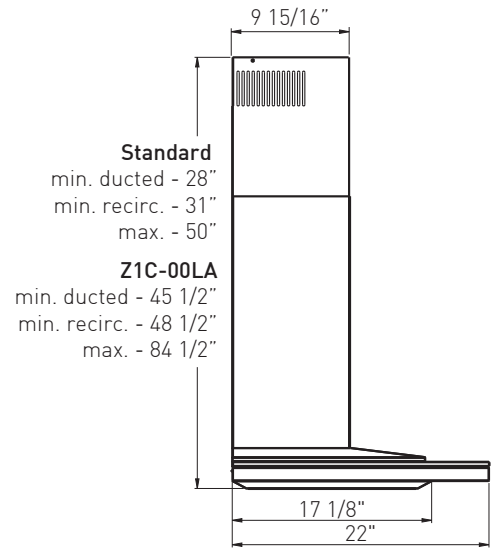

A streamlined fusion of black, or white glass and stainless steel with a light, floating effect are sandwiched together in a reimagining of the classic range hood.

Side