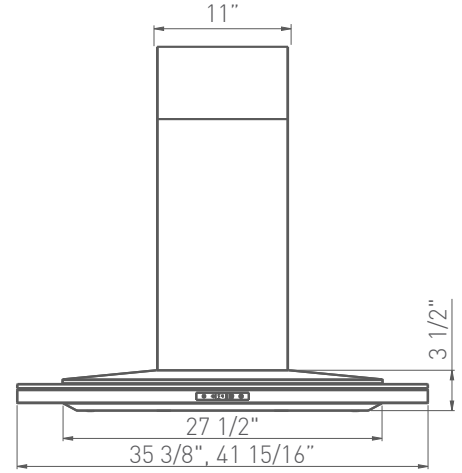

<b>MOUNTING HEIGHT RANGE†</b>	24" - 36"	24" - 36"
-------------------------------	-----------	-----------

<b>WARRANTY</b>	1 Year parts, 1 year labor	1 Year parts, 1 year labor
-----------------	----------------------------	----------------------------

**HOOD HEIGHT CALCULATOR**

CEILING HEIGHT	8'	8.5'	9'	9.5'	10'	10.5'	11'	12'
<b>STANDARD DUCT COVER</b>	Ducted Mounting Height†	24" - 32"	24" - 36"	24" - 36"	28" - 36"	34" - 36"	NA	NA
	Recirc. Mounting Height†	24" - 29"	24" - 35"	24" - 36"	28" - 36"	34" - 36"	NA	NA
<b>EXTENSION DUCT COVER</b>	Ducted Mounting Height†	NA	NA	NA	24" - 32.5"	24" - 36"	24" - 36"	24" - 36"
	Recirc. Mounting Height†	NA	NA	NA	24" - 29.5"	24" - 35.5"	24" - 36"	24" - 36"

\*\*\*\*AC power listed above is for hood with lights only. For blower specifications please refer to the blower spec sheet.

†Mounting height refers to distance between top of a 36" tall cooking surface and bottom of hood.