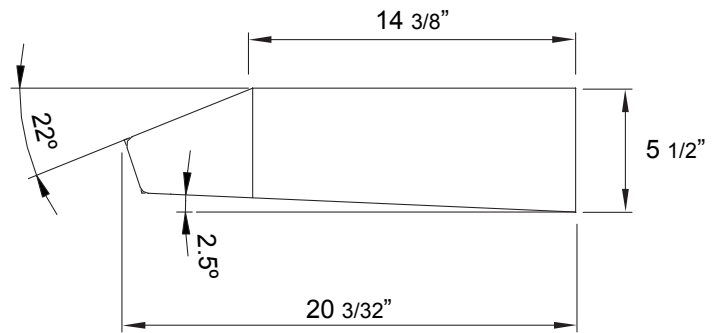

Updated with dual-level BriteStrip™ LED lighting the Breeze II's modern, clean lines provide a perfect complement to any interior. Equipped with 3-speed electronic controls, 400-CFM blower, convenient dishwasher-safe

aluminum filters and an auto delay-off feature that clears the air and powers down after 5 minutes. Available in black, white and stainless steel finishes.

Side

Top