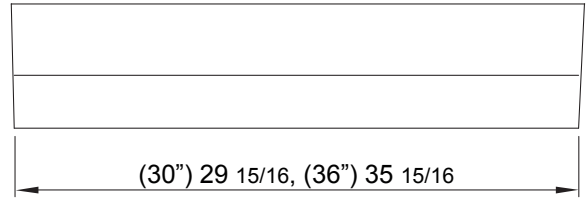

Updated with dual-level BriteStrip™ LED lighting the Breeze II's modern, clean lines provide a perfect complement to any interior. Equipped with 3-speed electronic controls, 400-CFM blower, convenient dishwasher-safe

aluminum filters and an auto delay-off feature that clears the air and powers down after 5 minutes. Available in black, white and stainless steel finishes.

Front

Top