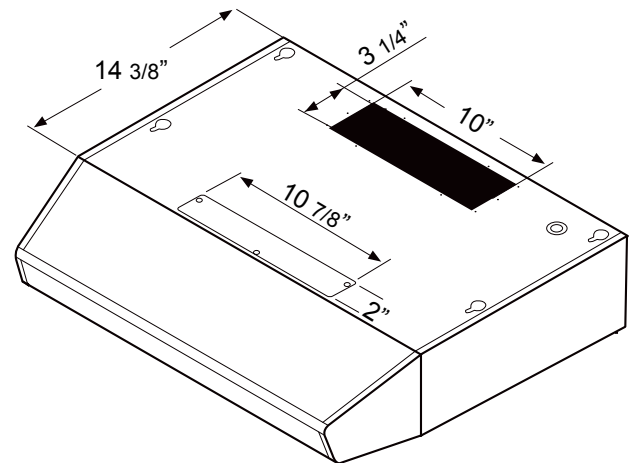

Updated with dual-level BriteStrip™ LED lighting the Breeze II's modern, clean lines provide a perfect complement to any interior. Equipped with 3-speed electronic controls, 400-CFM blower, convenient dishwasher-safe

aluminum filters and an auto delay-off feature that clears the air and powers down after 5 minutes. Available in black, white and stainless steel finishes.

Top