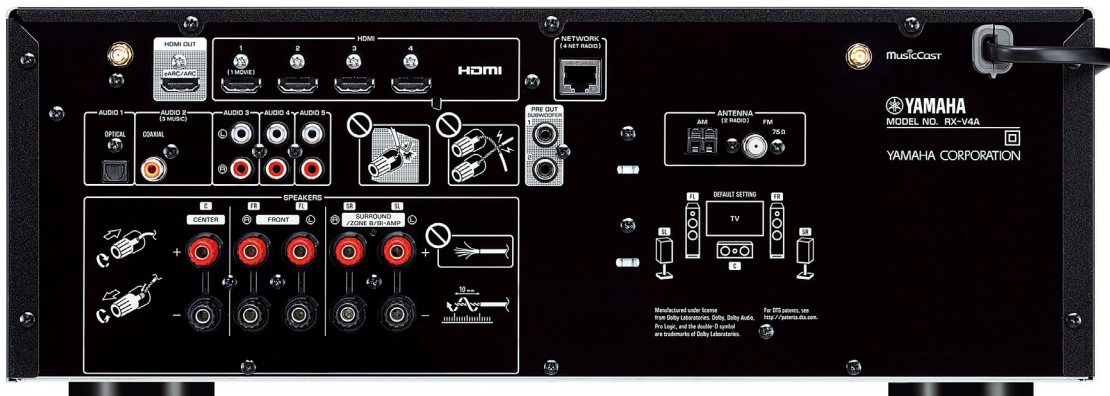

MusicCast Multi-Room Audio

Use your smartphone or tablet together with the MusicCast app to operate the AVR and change settings quickly and easily. The same app functions as a remote control for all of your MusicCast-compatible devices as well as having full multi-room audio controls.