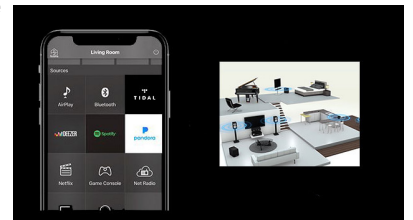

MusicCast Multi-Room Audio

Use your smartphone or tablet together with the MusicCast app to operate the AVR and change settings quickly and easily. The same app functions as a remote control for all of your MusicCast-compatible devices as well as having full multi-room audio controls.