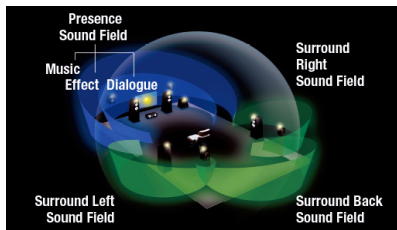

CINEMA DSP 3D

This unique Yamaha proprietary sound field technology was created by combining measured sound field data with digital signal processing. By digitizing this vast trove of information and incorporating it into dedicated LSI devices, it effectively reproduces the spaces of concert halls and music clubs in your home.