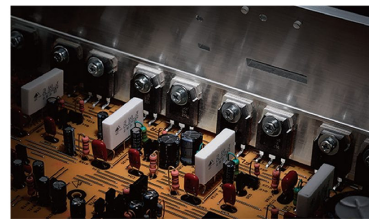

Built for Performance

Discrete Amp Configuration

The included AV receiver was designed with a strong focus on achieving exceptionally high clarity sound. It employs a discrete amp configuration and a low-jitter PLL circuit, which contributes to its excellent audio performance.