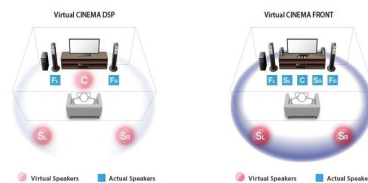

### Easy Sound Optimization with YPAO

YPAO (Yamaha Parametric room Acoustic Optimizer) analyzes the room acoustics and your system, then precisely adjusts various audio parameters to provide the best sound for your room. By placing the supplied microphone at your listening position and switching YPAO on, the system is automatically tuned for optimum performance in your home.

### CINEMA DSP

Exclusive Yamaha CINEMA DSP technology supports playback of HD Audio (Dolby TrueHD, DTS-HD Master Audio, etc.), providing natural and expansive sound imaging. CINEMA DSP transforms the dynamics of the listening environment, with acoustic reproduction of famous venues such as the Bottom Line, Roxy Theater, and European cathedrals—letting you experience their ambience right in your room.

### Virtual CINEMA FRONT

Even when it is impossible to install surround speakers behind the listening position, you can enjoy virtual 5-channel surround sound with all of the speakers placed in the front of the room.