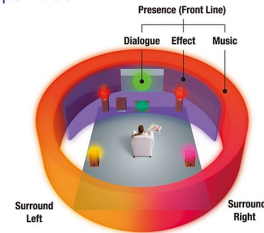

Experiences Expanded

CINEMA DSP

Exclusive Yamaha CINEMA DSP technology supports playback of HD Audio (Dolby TrueHD, DTS-HD Master Audio, etc.), providing natural and expansive sound imaging. CINEMA DSP transforms the dynamics of the listening environment, with acoustic reproduction of famous venues such as the Bottom Line, Roxy Theater, and European cathedrals—letting you experience their ambience right in your room.