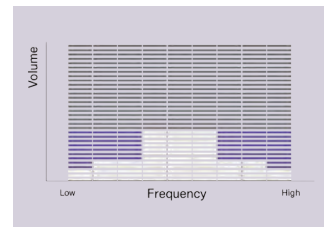

LISTENING CARE

LOVE MUSIC, FOR A LIFETIME

Lowering volume typically results in a perceived loss of certain frequencies, a phenomenon of human hearing. Listening Care intelligently adjusts the EQ to provide full-range sound even at a lower volume.