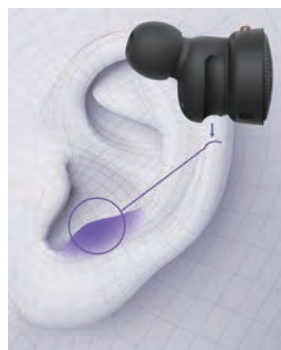

USB Power Cable USB A-C (0.3m)
Eartips 4 sizes (XS/S/M/L)

Features

Frequency Response 20Hz - 20kHz
Weight (Earbuds) 6.5g each
Microphone ✓
Waterproof IPX5
Bluetooth Bluetooth® ver5.2
Supported Codecs SBC/AAC/Qualcomm® aptX™ Adaptive audio
Voice Assistants Siri® / Google Assistant
Listening Care ✓ (Original)
Ambient Sound ✓
App Headphone Control

Black

Brown

Blue

Gray

SOUND WITH STYLE

High-performance sound and Yamaha original tech converge in the comfortable, all-new TW-E5B true wireless earbuds.

TRUE SOUND

From a studio session with your favorite artist to the best seat at a live concert, hear every detail with lifelike realism. These extraordinary earbuds combine Yamaha acoustic and electric technologies, enabling them to defy the sonic limitations of their compact housings.

DESIGNED TO AMAZE

Hear legendary Yamaha audio engineering come to life. The driver, nozzle, airflow and acoustic space in the earbud housing are precision-optimized to deliver remarkably dynamic, well-balanced and spacious sound.

SUPERIOR FIT, SUPERIOR SOUND

Great sound and comfort both start with the right fit. The Yamaha original curved structure ergonomically conforms to your ear, ensuring a proper seal for optimal sound and a secure hold for peace of mind.