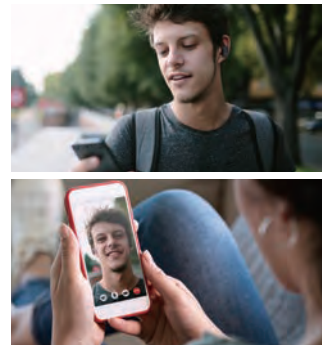

FEATURES

CLEARLY BETTER VOICE CALLS

Let your voice be heard. A uniquely designed mic conduit works in combination with Qualcomm® cVc™ (Clear Voice Capture) technology to provide exceptional noise suppression and echo cancelling for crystal-clear voice quality when making calls.