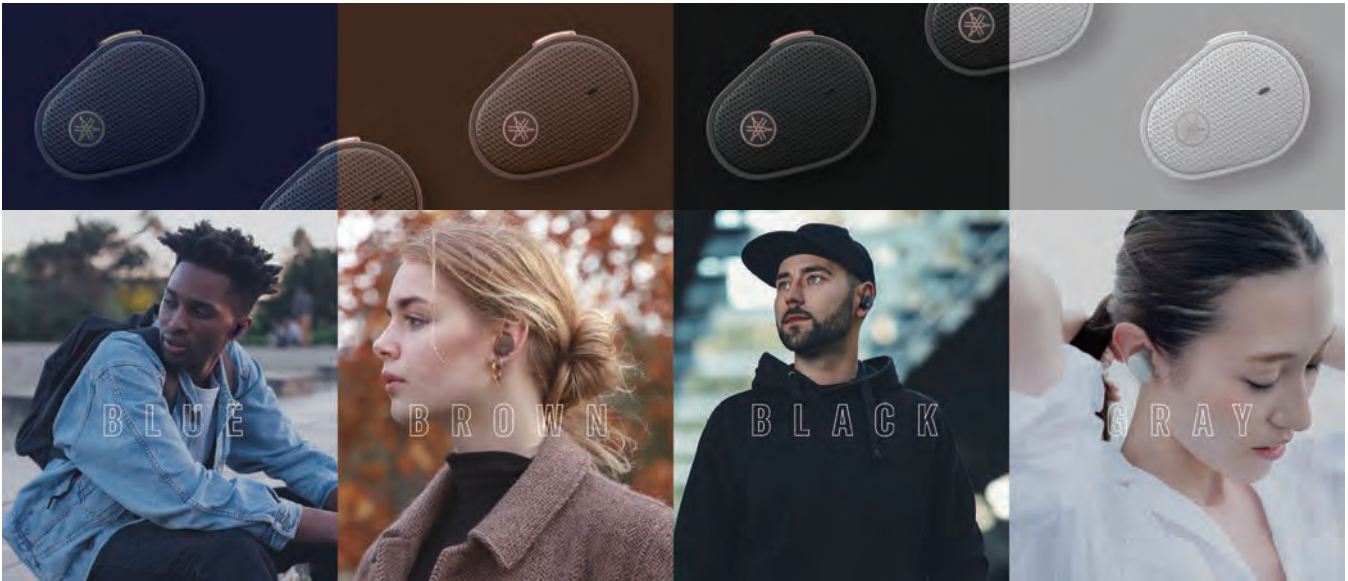

CHOOSE YOUR COLOR

IN THE BOX / OPERATION

Earbuds

Charging case

USB power cable

Eartips

	Function key	+ (Plus) key	- (Minus) key
● Single press	▶/||	🔊+	🔊-
●● Double press	📞	▶	⏪/⏩
1 sec Hold	📞 (1 sec)	🔊	🗨️ (1 sec)
	🔊-		

Listening Care	✓	✓
Ambient Sound	—	✓
Microphone	✓	✓
Gaming Mode	—	✓
Voice Assistant (Siri® / Google Assistant)	✓	✓
Continuous Playback Time	Up to 24 hrs (Approx. 6 hrs + 18 hrs)	Up to 30 hrs (Approx. 8.5 hrs + 21.5 hrs)
App	Headphones Controller	Headphone Control

The Bluetooth® word mark and logos are registered trademarks owned by Bluetooth SIG, Inc. and any use of such marks by Yamaha Corporation is under license. Other trademarks and trade names are those of their respective owners. Qualcomm aptX and Qualcomm TrueWireless are products of Qualcomm Technologies, Inc. and /or its subsidiaries. Qualcomm and Qualcomm TrueWireless are trademarks of Qualcomm Incorporated, registered in the United States and other countries. Siri is a trademark of Apple Inc. Google is a trademark of Google LLC.