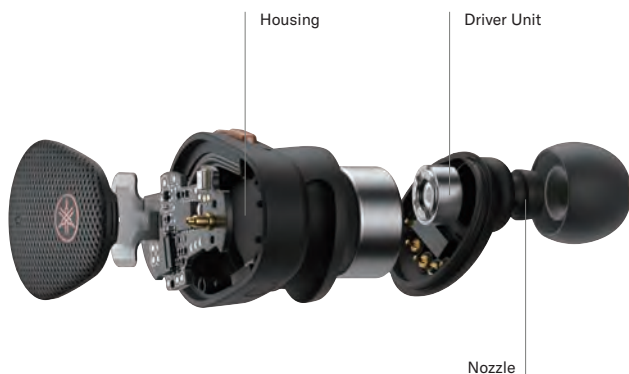

Black

Brown

Blue

Gray

SOUND WITH STYLE

High-performance sound and Yamaha original tech converge in the comfortable, all-new TW-E5B true wireless earbuds.

TRUE SOUND

From a studio session with your favorite artist to the best seat at a live concert, hear every detail with lifelike realism. These extraordinary earbuds combine Yamaha acoustic and electric technologies, enabling them to defy the sonic limitations of their compact housings.

SUPERIOR FIT, SUPERIOR SOUND

Great sound and comfort both start with the right fit. The Yamaha original curved structure ergonomically conforms to your ear, ensuring a proper seal for optimal sound and a secure hold for peace of mind.