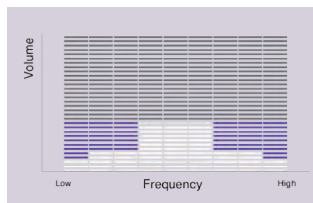

LISTENING CARE

LOVE MUSIC, FOR A LIFETIME

Lowering volume typically results in a perceived loss of certain frequencies, a phenomenon of human hearing. Listening Care intelligently adjusts the EQ to provide full-range sound even at a lower volume.