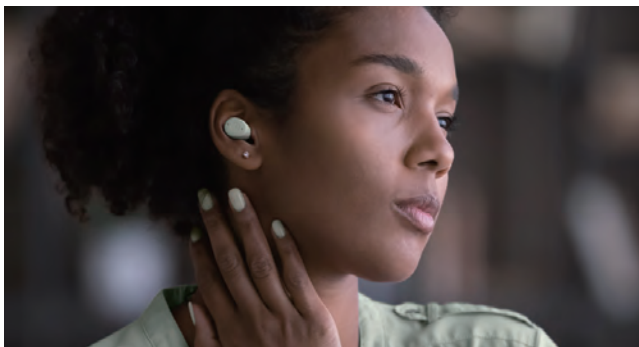

LISTENING CARE

LOVE MUSIC, FOR A LIFETIME

Lowering volume typically results in a perceived loss of certain frequencies, a phenomenon of human hearing. Listening Care intelligently adjusts the EQ to provide full-range sound even at a lower volume.