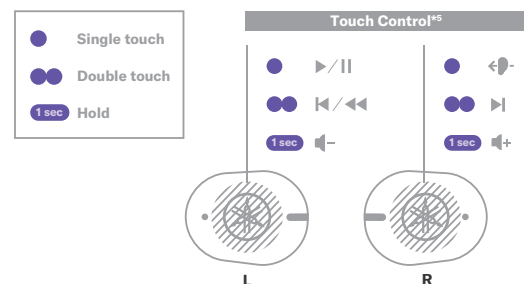

GAMING MODE

Reduce the lag between sound and video when watching videos or playing games.*3

ACTIVATE VOICE ASSISTANTS

Quickly activate Siri® or Google Assistant with just a touch.

MULTIPOINT CONNECTIVITY

Connect to two Bluetooth® devices simultaneously, such as a smartphone and a PC. When receiving an incoming call from one of them, take the call without switching devices.

LONG BATTERY LIFE

Keeps you going all day long with 9 hours from the earbuds and another 15 hours from the charging case.

AMBIENT SOUND

Stay aware of your surroundings, even while listening to music.*4

WATER RESISTANT

With an IPX5 water-resistance rating, a little sweat or rain won't harm these earbuds, making them perfect for exercise and life on the go.

STAY CONNECTED

Qualcomm® TrueWireless™ Mirroring with role swapping provides stable Bluetooth® connection and saves power.

OPERATION

*1 Playback time with fully charged earbuds. *2 Total playback time after three charges in a fully charged charging case. *3 The amount of video and audio delay varies depending on the usage environment and wearing conditions. *4 Ability to hear external sounds can vary depending on surrounding conditions and the volume of audio content played while in this mode. *5 The touch control assignments can be changed with the Headphone Control app.