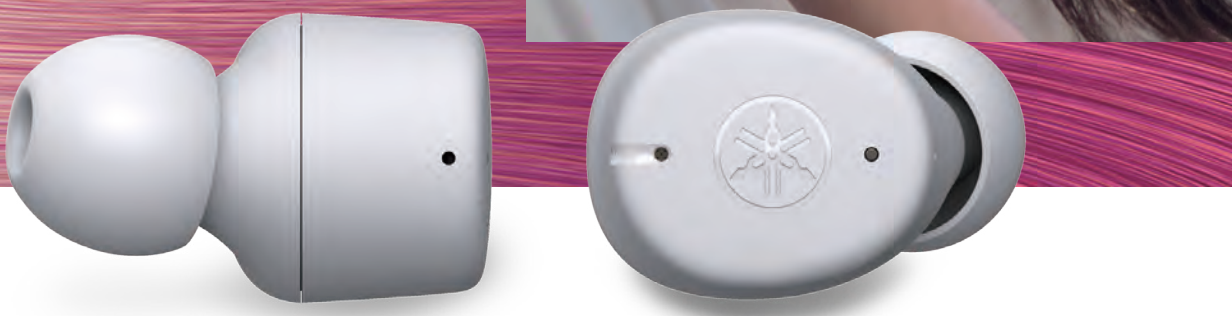

TW-E3C

TW-E3C

General

Earbuds Type	Canal / True Wireless
Driver	Dynamic / 6.0mm
Waterproof Rating	IPX5
Weight	5.0g (either L or R)

Connectivity

Bluetooth®	Version 5.2
Supported Profiles	A2DP, AVRCP, HFP, HSP
Supported Codecs	SBC, AAC, Qualcomm® aptX™ Adaptive
Maximum Range	10m (33 feet) without interference

The Yamaha legacy of crafting the finest musical instruments allows an earbud design that captures what the artist intended you to hear.

DELICATE YET DYNAMIC

TW-E3C delivers breathtaking clarity with expressive instrument nuances. Enjoy accurate reproduction of vocals hear the atmosphere of the recording venue.

OTHER FEATURES

CALLING THAT'S CLEARLY BETTER

Two microphones on each earbud with Qualcomm® cVc (Clear Voice Capture) effectively pick up your voice, isolate it and deliver it to the other party in perfect clarity even in noisy environments.