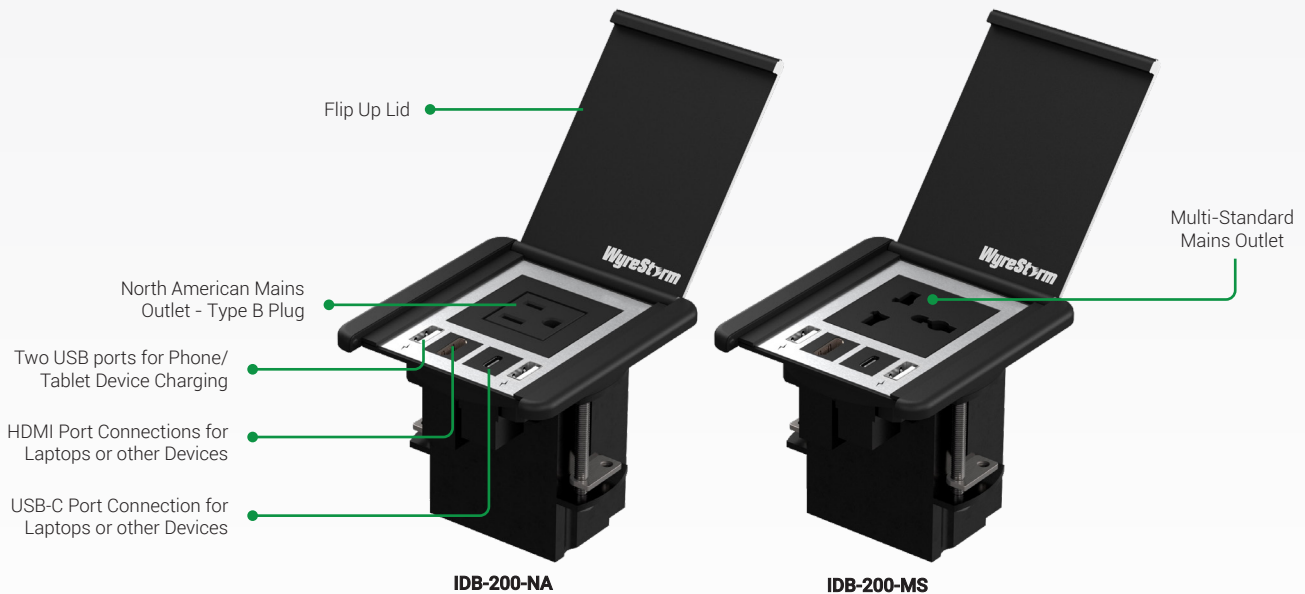

Compact In-Desk Connectivity with 1x Mains (North America/ Multi-Standard), USB Charging, HDMI & USB-C Passthrough

IDB-200-NA | IDB-200-MS

WyreStorm

Specification Sheet

4K HDR HDMI HDCP 2.2

WyreStorm - Powerful. Reliable. Simple.

Introduction

The IDB series in-desk connectivity products are simple to use solutions for corporate or education applications. Easy to install into a desk or table, the IDB-200 offers the essential connectivity for your meeting, lecture, or classroom. The IDB-200 features a flip-top lid to protect and help blend into the desk when not in use. The IDB-200-NA includes a North American Type B mains outlet, whereas the IDB-200-MS includes a multi-standard outlet for the UK and other European countries.

Key Features

- Multiple connection options including: 1x Mains, USB Charging, HDMI & USB-C Passthrough
- HDMI and USB-C support up to 4K UHD video passthrough
- 2 x USB Type A charging ports for connecting mobile devices such as smartphones or tablets
- Compact design allows for discrete installation into any desk or table
- Flip-top lid for protection of ports and discrete appearance when not in use
- Pair with a WyreStorm presentation switch to build your meeting space solution, such as the SW-740-TX, Apollo series and more!
- Use the IDB-CBL-SPINE to neatly organize cables under the desk
- Optional Weiland to UK & Schuko 2-meter cables available for 'MS' models (IDB-PWR-UK & IDB-PWR-SCH)

In the Box

1x IDB-200 NA or IDB-200-MS