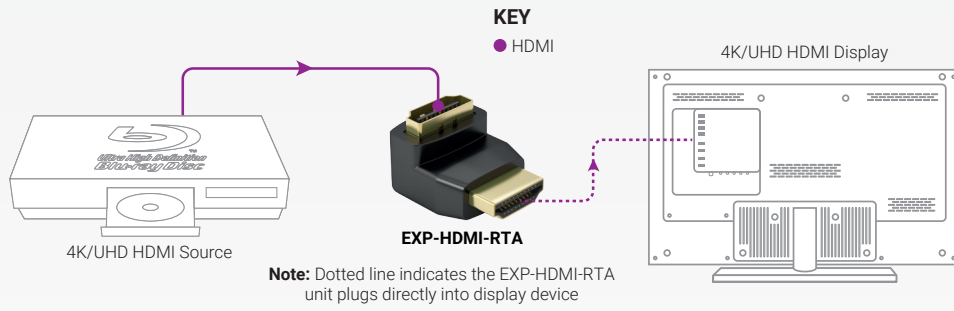

Right Product for the Right Application.

Note: WyreStorm reserves the right to change product specification, appearance or dimensions of this product at any time without prior notice.