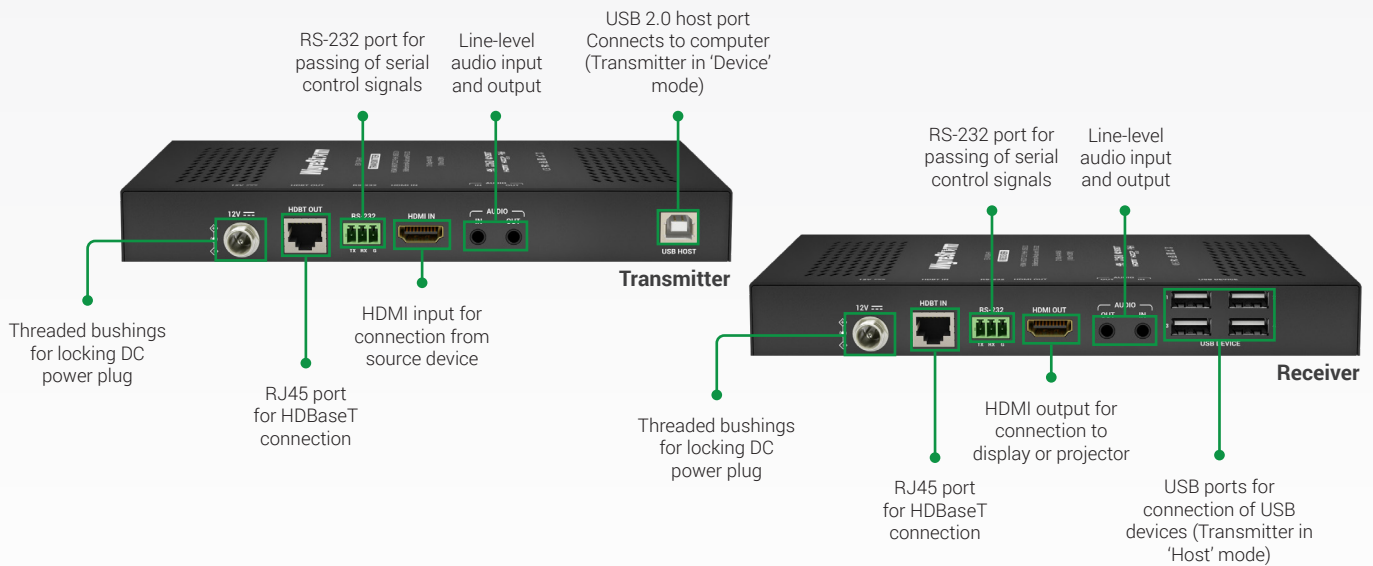

**4K/60 4:2:0 HDR Extender with
USB 2.0, Audio Passthrough & PoH**
EX-100-H2

WyreStorm - Powerful. Reliable. Simple.

Introduction

The EX-100-H2 uses the powerful HDBaseT 2.0 chipset to send along 4K, USB, PoH and HD audio up to 100m/328ft with a single Cat 6 cable. This extender hosts the perfect combination of features to give you the tools you need to set up your next conference or presentation. With separate audio lanes, you're free to send audio independently to overlay your presentation.

With data transfers in mind, the EX-100-H2 is equipped with the fastest USB hardware HDBaseT is currently capable of; USB 2.0 and up to 190Mbps, which is everything you need to set up HD webcams, smart whiteboards, transfer data and so much more!

Key Features

- Supports the latest UHD resolutions including HDR10, HDR 10+, HLG and Dolby Vision formats
- Extend 4K@60Hz (4:2:0) content up to 100/328ft meters using Cat6a cabling or higher
- USB data transfers of up to 190Mbps for webcams and peripherals
- High-speed USB 2.0 pass-through up to 100 meters/328ft
- Supports full CEC passthrough via TV remote to control connected AV equipment such as AVR volume or menu navigation
- PoH allows the transmitter to power the receiver over category cable
- Backwards compatible with HDBaseT 1.0 transmission and receiving devices (lowest denominator takes priority)
- LED indication for power supply to units, signal status to show established display connection, HDCP presence in signal and transmission link
- Locking DC power jacks
- 12v DC PSU with US, UK, EU & AU Power cables included
- Mounting brackets included