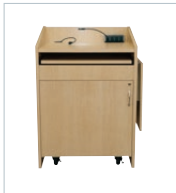

L2 Series Lectern