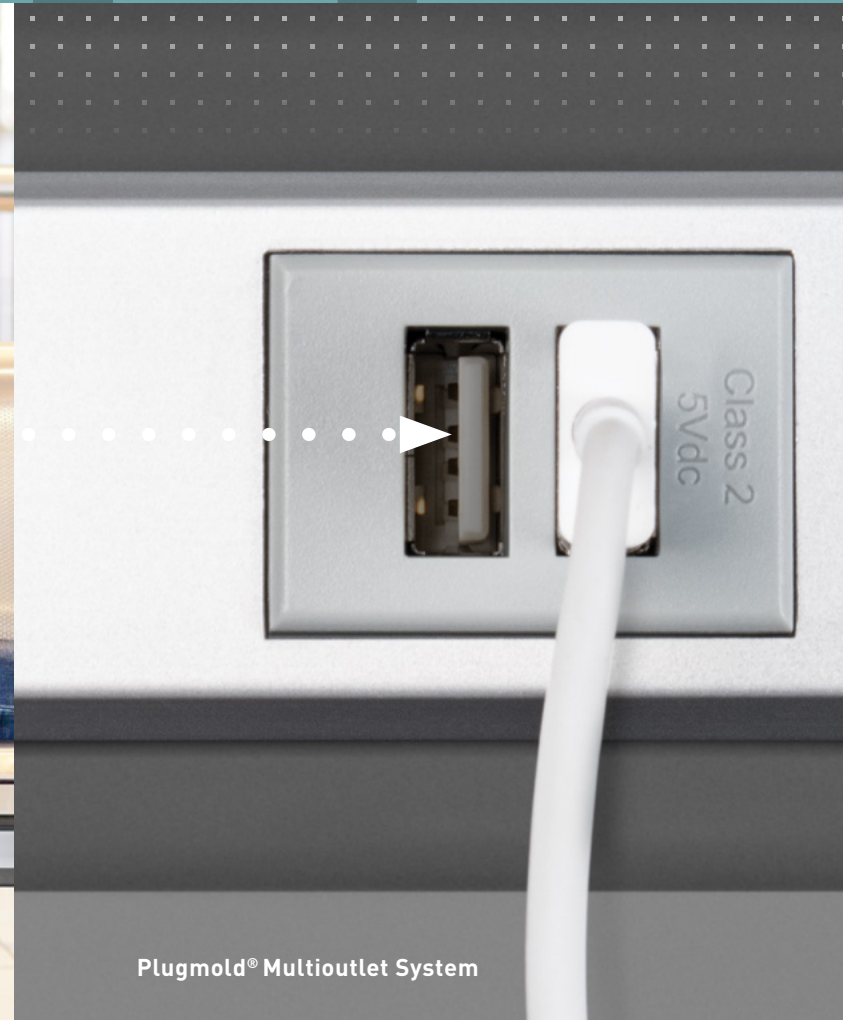

ANYWHERE YOU

WAIT

Although few enjoy it, waiting is an inevitable part of modern living. Whether it's waiting for a flight to take off, a bus to arrive, a doctor to show up or a meeting to begin, being able to keep mobile devices charged helps to pass the time. By outfitting your waiting areas with mobile charging solutions, waiting can be more pleasant and productive.

Charge while you wait.

These days, when someone has a few free minutes, they're pulling out their mobile device. And ideally, they'd like to use that time to keep it charged as well. By supplying your customers and guests with these conveniences, you can dramatically improve the customer experience — leading to happier, more profitable relationships.

Legrand has an array of solutions for these locations, including in-furniture charging, stylish powered pedestals, USB charging strips, outdoor charging stations and more.

Our Plugmold Multioutlet Systems are a great choice for multi-user locations — adding multiple power and USB charging receptacles without having to install additional outlets.

Plugmold® Multioutlet System