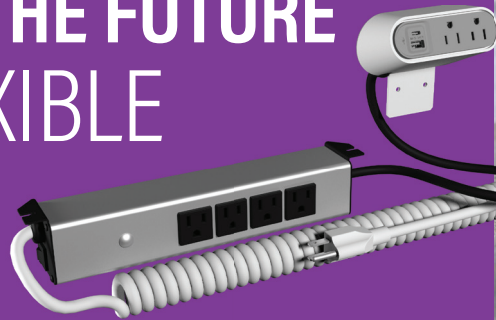

POWER THE FUTURE OF FLEXIBLE WORK

WIREMOLD® SIT/STAND DESK POWER

The demand for height-adjustable desks is ever-increasing, as more employees crave a flexible solution where they can take a break from sitting. Add easy power and charging to these desks and tables with a flexible power solution. Comprised of two units, one above and one below the desk, power is no longer a struggle. Connected via a 2' interconnecting cord, this system simplifies cable management and makes it easier to get work done. Available in black or white.

FEATURES & BENEFITS

Two units. One system.

- Includes one plug-in outlet center, one Desktop Power Center Slim and one 6' coiled cord to power everything at the desk.

Works with a range of desk heights.

- Compatible with all standard sit/stand desk height ranges.

Mounting options.

- Simple and flexible installation with options for horizontal and vertical applications.

Comes with cable management.

- Includes four cable ties for convenient cord mounting.

Multiple power and charging configurations.

- Two versions available with reliable power and charging: 1) three tamper-resistant power outlets and two USB charging ports, and 2) two tamper-resistant power outlets and two USB charging ports. 3.1A USB charging ports and 15A power outlets on both models.