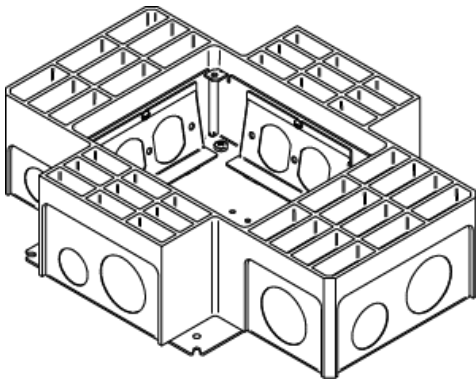

Wiremold
Resource RFB® Series Four Gang Floor Box with Four Duplex Receptacle Device Plates
Part No. RFB4-4DB

The RFB® Series RFB4-4DB Floor Box from Legrand is a versatile activation solutions that provides power to open space areas or directly to workstations. It is a fully adjustable floor box, with tunneling from adjacent or opposite compartments only, (not cross compartments). Tunneling can be set to feed all four compartments from one conduit in a single-service application. All boxes and covers are sold separately. RFB Series Floor Boxes are now available with the new FloorPort Activation Covers. This new series of cover incorporates TopGuard protection to prevent water, dirt, and debris from entering the power and communication device compartments. FloorPort Activation Covers are UL Listed to U.S. and Canadian safety standards for tile, terrazzo, carpet, and wood floors. The RFB Series has many unique applications, some of which include schools, financial institutions, commercial office buildings, and residences.

Features & Benefits

The RFB® Series RFB4-4DB Floor Box from Legrand is a versatile activation solutions that provides power to open space areas or directly to workstations

Specifications

General Info

Product Line	Wiremold	Replaced by Part Number	RFBA4R30, RFBA4R30, RFBA4R30
Color	Black	UPC Number	786564277378
Country Of Origin	Mexico	Construction	Assembled
Application Sector	Commercial	Standard	cULus Listed Metallic Outlet Boxes: File E2961 Guide QCIT, Meets Article 314.27(C) of NEC.
Type	Floor Box		

Dimensions

Product Width US	9.88 in	Product Weight US	7.46 lb
Product Volume US	436.75 cu in	Product Depth US	12.63 in
Product Height US	3.5 in	Cubic Capacity	22.5 cu in

Listing Agencies / 3rd Party Agencies