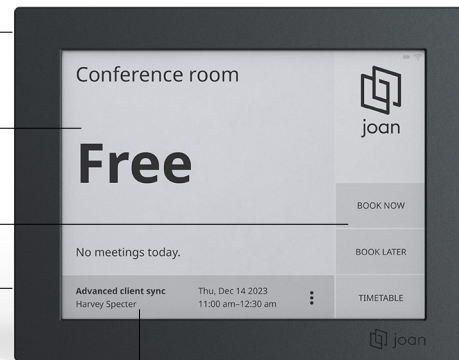

Up to 2.72x CPU increase, 4x memory increase, 512x total system memory increase.

Instant workspace management with live updates

In slate gray or
graphite black color

Meeting room status
and availability

Book in advance
or on-the-go

Frontlight

Upcoming meeting,
date and duration

Meeting room
name and capacity

Customizable logo

6-inch, touch
screen display

Check meeting
room timetable

Presence checker
for room utilization

Magnetic mount