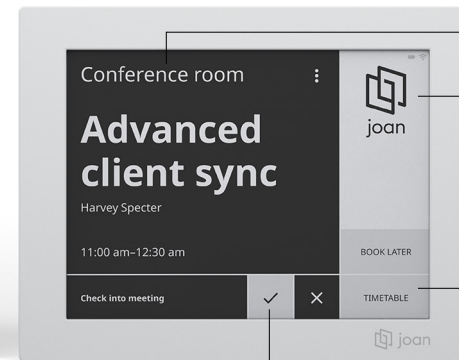

Up to 2.72x CPU increase, 4x memory increase, 512x total system memory increase.

Instant workspace management with live updates

In slate gray or
graphite black color

Meeting room status
and availability

Book in advance
or on-the-go

Frontlight

Upcoming meeting,
date and duration

Meeting room
name and capacity

Customizable logo

6-inch, touch
screen display

Check meeting
room timetable

Presence checker
for room utilization

Magnetic mount