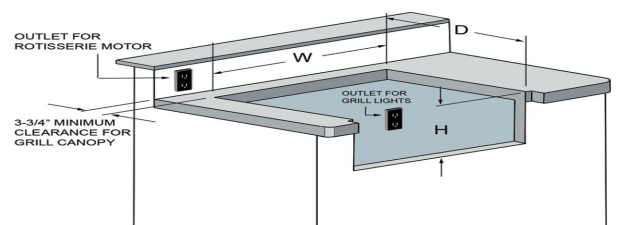

Key Features:

- Heliarc-welded, 304 stainless steel construction
- 3/8" polished stainless steel grill grates
- Ceramic briquettes
- Polished and seamless edges
- Double-walled, insulated canopy
- Integrated hood thermometer
- 9-volt precision-fire electronic ignition
- 27,500 BTU 18SR burners
- 12,500 BTU flush, mounted infrared rotisserie burner
- Adjustable, removable warming shelf
- Heavy-duty handle
- Ergonomic control panel
- Spring-assisted lid
- Halogen interior lighting
- Oversized drip tray

Grill Features & Specifications

Model	Burners	Sear Zone Burner	Rotisserie	Halogen Lights	Smoke Drawer	Smoker Burner	Grill Area
VBQ42G	3 x 27,500 BTU	—	1 x 12,500 BTU IR	●	●	1 x 4,500 BTU	660 sq in
VBQ42SZG	2 x 27,500 BTU	1 x 27,500 BTU IR	1 x 12,500 BTU IR	●	●	1 x 4,500 BTU	770 sq in

Product Dimensions

Grill	W	H	D
VBQ42G	42"	25 31/64"	26 15/16"
VBQ42SZG	42"	25 31/64"	26 15/16"

Cutout Dimensions

Grill	W	H	D
VBQ42G	40 1/2"	10 1/4"	23"
VBQ42SZN	40 1/2"	10 1/4"	23"

Cutout flush with cabinet face