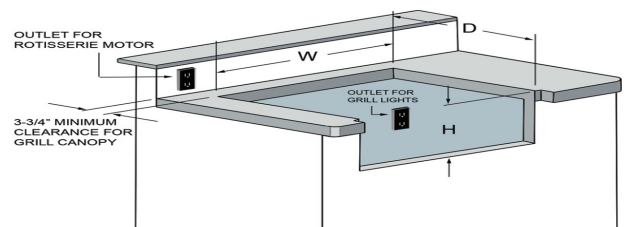

Key Features:

- Heliarc-welded, 304 stainless steel construction
- 3/8" polished stainless steel grill grates
- Ceramic briquettes
- Polished and seamless edges
- Double-walled, insulated canopy
- Integrated hood thermometer
- 9-volt precision-fire electronic ignition
- 27,500 BTU 18SR burners
- 12,500 BTU flush, mounted infrared rotisserie burner
- Adjustable, removable warming shelf
- Heavy-duty handle
- Ergonomic control panel
- Spring-assisted lid
- Halogen interior lighting
- Oversized drip tray

Grill Features & Specifications

Model	Burners	Sear Zone Burner	Rotisserie	Halogen Lights	Smoke Drawer	Smoker Burner	Grill Area
VBQ36G	3 x 27,500 BTU	—	1 x 12,500 BTU IR	●	—	—	660 sq in
VBQ36SZG	2 x 27,500 BTU	1 x 27,500 BTU IR	1 x 12,500 BTU IR	●	—	—	660 sq in

Product Dimensions

Grill	W	H	D
VBQ36G	36"	25 31/64"	26 15/16"
VBQ36SZG	36"	25 31/64"	26 15/16"

Cutout Dimensions

Grill	W	H	D
VBQ36G	34 1/2"	10 1/4"	23"
VBQ36SZG	34 1/2"	10 1/4"	23"

Cutout flush with cabinet face