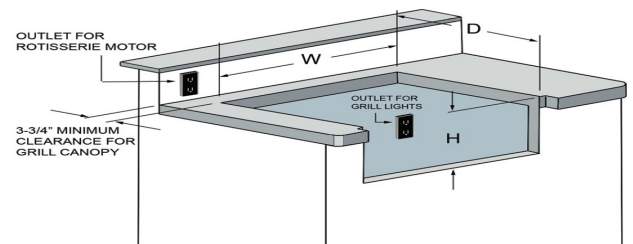

Key Features:

- Heliarc-welded, 304 stainless steel construction
- 3/8" polished stainless steel grill grates
- Ceramic briquettes
- Polished and seamless edges
- Double-walled, insulated canopy
- Integrated hood thermometer
- 9-volt precision-fire electronic ignition
- 27,500 BTU 18SR burners
- 12,500 BTU flush, mounted infrared rotisserie burner
- Adjustable, removable warming shelf
- Heavy-duty handle
- Ergonomic control panel
- Spring-assisted lid
- Halogen interior lighting
- Oversized drip tray

Grill Features & Specifications

Model	Burners	Sear Zone Burner	Rotisserie	Halogen Lights	Smoke Drawer	Smoker Burner	Grill Area
VBQ30GB	2 x 27,500 BTU	—	—	—	●	—	542 sq in
VBQ30G	2 x 27,500 BTU	—	1 x 12,500 BTU IR	●	●	1 x 4,500 BTU	542 sq in

Product Dimensions

Grill	W	H	D
VBQ30G	30"	25 31/64"	26 15/16"
VBQ30GB	30"	25 31/64"	26 15/16"

Cutout Dimensions

Grill	W	H	D
VBQ30G	28 1/2"	10 1/4"	23"
VBQ30GB	28 1/2"	10 1/4"	23"

Cutout flush with cabinet face