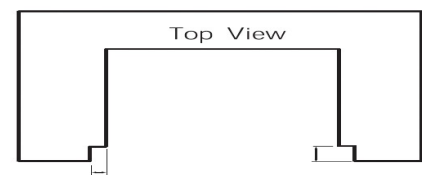

Key Features:

- Heliarc-welded, 304 stainless steel construction
- 3/8" polished stainless steel grill grates
- Ceramic briquettes
- Polished and seamless edges
- Double-walled, insulated canopy
- Integrated hood thermometer
- 9-volt precision-fire electronic ignition
- 27,500 BTU 18SR burners
- 12,500 BTU flush, mounted infrared rotisserie burner
- Adjustable, removable warming shelf
- Heavy-duty handle
- Ergonomic control panel
- Spring-assisted lid
- Halogen interior lighting
- Oversized drip tray

Grill Features & Specifications

Model	Burners	Sear Zone Burner	Rotisserie	Halogen Lights	Smoke Drawer	Smoker Burner	Grill Area
VBQ30GB	2 x 27,500 BTU	—	—	—	●	—	542 sq in
VBQ30G	2 x 27,500 BTU	—	1 x 12,500 BTU IR	●	●	1 x 4,500 BTU	542 sq in

Product Dimensions

Grill	W	H	D
VBQ30G	30"	25 31/64"	26 15/16"
VBQ30GB	30"	25 31/64"	26 15/16"

Cutout Dimensions

Grill	W	H	D
VBQ30G	28 1/2"	10 1/4"	23"
VBQ30GB	28 1/2"	10 1/4"	23"

Cutout flush with cabinet face