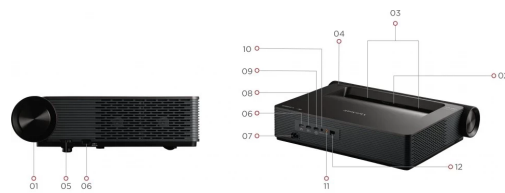

Key Features

- True 4K HDR immersive visual experience
- 0.22 ultra short throw ratio capable of 100" screen from 23cm away
- 2nd generation Laser Phosphor technology with 20,000 hours lifespan
- Theater-level audio by Harman Kardon with Dolby/DTS support
- Smart connectivity via Wi-Fi and Bluetooth

Product Description

The X2000B-4K is ViewSonic's first ultra short throw smart laser projector. Combining true 4K UHD resolution, HDR/HLG support, 100% Rec.709 cinematic colors, and custom-built Harman Kardon speakers with Dolby/DTS soundtrack support, the X2000B-4K delivers an audiovisual feast right out of the box. Capable of projecting a 100" image from just 23cm away, the 0.22 ultra short throw ratio offers an immersive experience along with 4 corner and warping adjustment capabilities to turn virtually any surface into a cinema, live concert, or a wonderland beyond your imagination. Built with 2nd generation laser phosphor technology, the X2000B-4K is geared for instant entertainment and ready to accompany you for 20,000 hours of quality visuals. Smart capabilities such as built-in Wi-Fi for wireless content sharing from your mobile devices and Bluetooth for flexible audio options make content streaming easier than it has ever been before.

SPECIFICATION

Native Resolution:	3840x2160
Brightness:	2000 (ANSI Lumens)
Contrast Ratio:	3000000:1
Display Color:	1.07 Billion Colors
Light Source Type:	Laser Phosphor system
Light Source Life (hours) with Normal Mode:	20000
Lamp Watt:	Nichia 74W x1
Lens:	F=3.2, f=2.335mm
Projection Offset:	140%+/-5%
Throw Ratio:	0.22
Optical Zoom:	Fixed
Image Size:	65"-150"
Throw Distance:	0.082m-0.520m (100"@0.234m)
Audible Noise (Normal):	32dB
Audible Noise (Eco):	30dB
Local Storage:	Total 32GB (26GB available storage)
Input Lag:	40ms
Resolution Support:	VGA(640 x 480) to 4K(3840 x 2160)
HDTV Compatibility:	480i, 480p, 576i, 576p, 720p, 1080i, 1080p, 2160p
Horizontal Frequency:	15K-135KHz
Vertical Scan Rate:	23-120Hz