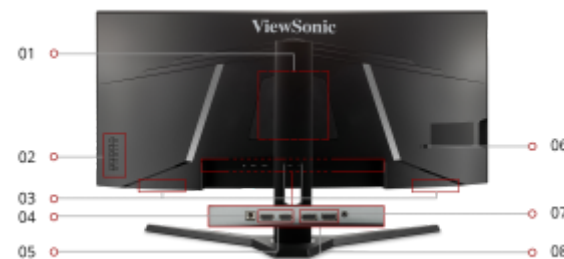

*144Hz refresh rate with DisplayPort

- | | |
|--------------------------------------|----------------------|
| 1. VESA Compatible Mount 100 x 100mm | 3. Internal Speakers |
| 2. Menu Controls | 4. AC In |
| | 5. HDMI In 2.0 (x2) |

Ergonomics:

Height Adjust:	80 mm / 3.1 in
Tilt (Forward/Back):	5° / 10°

Weight (imperial):

Net (lbs):	16.8
Gross (lbs):	22.5

Weight (metric):

Net (kg):	7.6
Gross (kg):	10.2

Dimensions (imperial) (WxHxD):

Packaging (in.):	35.0 x 20.8 x 7.5
Physical (in.):	31.8 x 18.2~21.3 x 13.0
Physical Without Stand (in.):	31.8 x 14.2 x 4.9