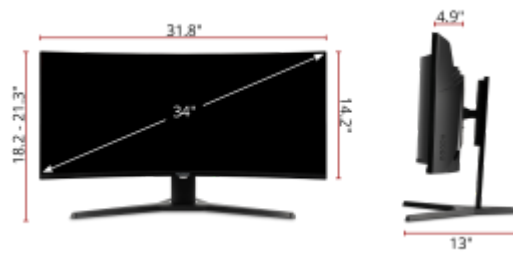

*144Hz refresh rate with DisplayPort

- | | |
|--------------------------------------|----------------------|
| 1. VESA Compatible Mount 100 x 100mm | 3. Internal Speakers |
| 2. Menu Controls | 4. AC In |
| | 5. HDMI In 2.0 (x2) |

Display:

Display Size (in.):	34
Viewable Area (in.):	34
Panel Type:	MVA
Resolution:	3440 x 1440
Resolution Type:	WQHD (3440x1440)
Static Contrast Ratio:	4,000:1
Dynamic Contrast Ratio:	80,000,000:1
Light Source:	LED
Brightness:	300 cd/m2
Colors:	16.7M
Color Space Support:	6 bit+FRC
Aspect Ratio:	21:9
Response Time (MPRT):	1ms
Viewing Angles:	178° horizontal, 178° vertical
Backlight Life (Hours):	30,000
Panel Surface:	Anti-Glare type, Hard-coating (3H), Haze 25%
Curvature:	1500R

Compatibility:

PC Resolution (max):	3440 x 1440
Mac® Resolution (max):	3440 x 1440

Connector:

3.5mm Audio In(1), HDMI 2.0 In(2), DisplayPort(2)

Audio:

Internal Speakers:	5W (x2)
--------------------	---------

Ergonomics:

Height Adjust:	80 mm / 3.1 in
Tilt (Forward/Back):	5° / 10°

Weight (imperial):

Net (lbs):	16.8
Gross (lbs):	22.5

Weight (metric):

Net (kg):	7.6
Gross (kg):	10.2

Dimensions (imperial) (WxHxD):

Packaging (in.):	35.0 x 20.8 x 7.5
Physical (in.):	31.8 x 18.2~21.3 x 13.0
Physical Without Stand (in.):	31.8 x 14.2 x 4.9