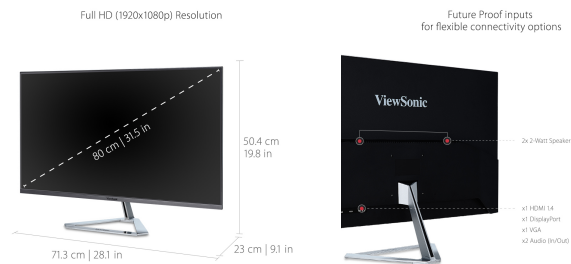

On Screen Display	Auto Image Adjust, Contrast/Brightness, Input Select, Audio Adjust, Color Adjust, Information, Manual Image Adjust, Advanced Image Adjust, Setup Menu, Memory Recall (See user guide for complete OSD functionality)
Temperature	32-104° F (0 - 40° C)
Humidity (non-condensing)	5-90%
VESA Compatible	100 x 100 mm
Frequency Horizontal	24 ~ 83KHz
Frequency Vertical	50 ~ 75Hz
Digital Sync	TMDS
Tilt (Forward/Back)	4° / 15°
Net (lbs)	13.6
Net Without Stand (lbs)	12.3
Gross (lbs)	18.1
Net (kg)	6.2
Net Without Stand (kg)	5.6
Gross (kg)	8.2
Packaging (in.)	30.9 x 19.6 x 4.4
Physical (in.)	28.1 x 19.8 x 9.1
Physical Without Stand (in.)	28.1 x 16.4 x 1.5
Packaging (mm)	785.0 x 498.0 x 112.0
Physical (mm)	712.9 x 503.9 x 230.0
Physical Without Stand (mm)	712.9 x 416.4 x 38.2
Regulations	cTUVus, FCC-B with ICES003, MX-CoC, Mexico Energy
PACKAGE CONTENTS	VX3276-mhd Display, Power Cable, HDMI Cable, Quick Start Guide
Recycle/Disposal	Please dispose of in accordance with local, state or federal laws.
Warranty	Three-year limited warranty on parts, labor and backlight

Contact Sales
ViewSonic.com
888.881.8781
email:
salesinfo@viewsonic.com