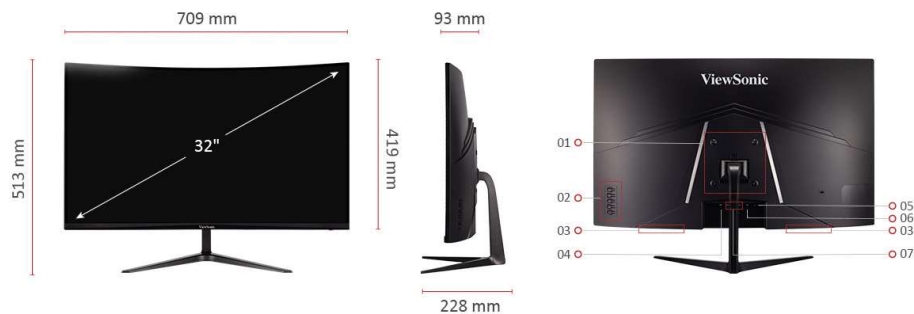

Visit Us www.viewsonic.com

DISPLAY

Display Size (in.):	32
Viewable Area (in.):	31.5
Panel Type:	VA Technology
Resolution:	1920 x 1080
Resolution Type:	FHD (Full HD)
Static Contrast Ratio:	3,000:1 (typ)
Dynamic Contrast Ratio:	80M:1
Light Source:	LED
Brightness:	300 cd/m ² (typ)
Colors:	16.7M
Color Space Support:	8 bit (6 bit + FRC)
Aspect Ratio:	16:9
Response Time (MPRT):	1ms
Viewing Angles:	178° horizontal, 178° vertical
Backlight Life (Hours):	30000 Hrs (Min)
Curvature:	1500R
Refresh Rate (Hz):	165
Adaptive Sync:	FreeSync
Blue Light Filter:	Yes
Flicker-Free:	Yes
Color Gamut:	NTSC: 72% size (Typ) sRGB: 103% size (Typ)
Pixel Size:	0.364 mm (H) x 0.364 mm (V)
Surface Treatment:	Anti-Glare, Hard Coating (3H)

WEIGHT (METRIC)

Net (kg):	4.7
Net Without Stand (kg):	4.2
Gross (kg):	7

DIMENSIONS (IMPERIAL) (WXHxD)

Packaging (in.):	38.2 x 20.6 x 6.7
Physical (in.):	27.9 x 20.2 x 9
Physical Without Stand (in.):	27.9 x 16.5 x 3.7

DIMENSIONS (METRIC) (WXHxD)

Packaging (mm):	970 x 523 x 170
Physical (mm):	709 x 513 x 228
Physical Without Stand (mm):	709 x 419 x 93

GENERAL

Regulations:	cTUVus, FCC-B, ICES003, CEC, NOM, Mexico Energy, CE, CE EMC, CB, RoHS, ErP, REACH, WEEE, EAC, UkrSEPRO, UKCA, BSMI, RCM, GEMS, VCCI, PSE, BIS
PACKAGE CONTENTS:	VX3218-PC-MHD x1, 3-pin Plug (IEC C13 / CEE22) x1, DisplayPort Cable (v1.2: Male-Male) x1, AC/DC Adapter x1, Quick Start Guide x1
Recycle/Disposal:	Please dispose of in accordance with local, state or federal laws.
Warranty:	*Warranty offered may differ from market to market
Country Of Origin:	28