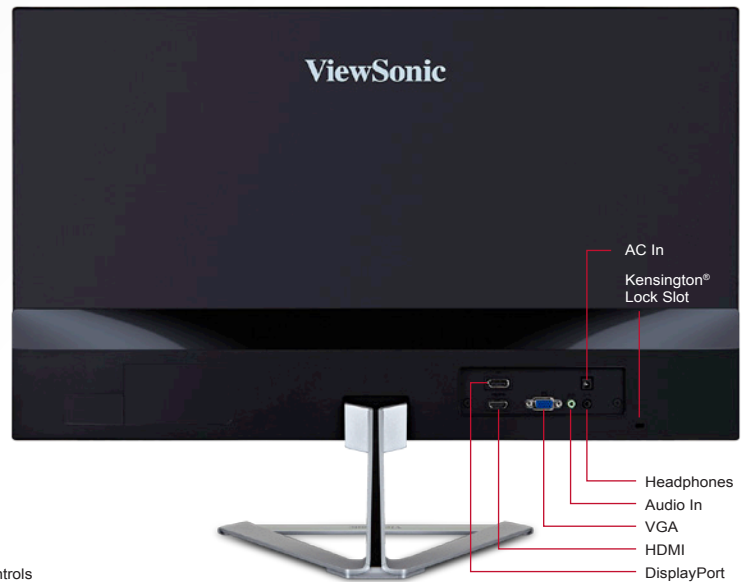

Menu Controls

AC In
Kensington® Lock Slot
Headphones
Audio In
VGA
HDMI
DisplayPort

Specifications

LCD PANEL	Type	IPS Type, a-si TFT Active Matrix LCD
	Display Area	23.5" horizontal x 13.2" vertical; 27.0" diagonal
	Optimum Resolution	1920x1080
	Brightness	250 cd/m² (typ.)
	Contrast Ratio	1000:1 (typ.)
	Dynamic Contrast Ratio	80M:1
	Viewing Angles	178° horizontal, 178° vertical
	Colors	16.7M (6bit + A-FRC)
	Response Time	7ms (GTG)
	Backlight	White-light LED
	Backlight Life	30,000 hours (min.)
	Panel Surface	Anti-glare, hard-coating (3H)
VIDEO INPUT	Digital	DisplayPort, HDMI
	Analog	VGA
	Frequency	Fh: 24~82kHz, Fv: 50~75Hz
	Sync	Separate Sync, Composite Sync, Sync on Green, TMDS, PCI-E
AUDIO OUTPUT	Speakers	3-watt (x2)
COMPATIBILITY	PC	Up to 1920x1080 non-interlaced
	Mac®	Up to 1920x1080
CONNECTOR	Video In	DisplayPort, HDMI, VGA
	Audio In	3.5mm mini jack
	Headphones	3.5mm mini jack
	Power	External Power Adapter
CONTROLS	Front Panel Buttons	GameMode, 1, 2, 3, 4, Power
	OSD	Auto Image Adjust, Contrast/Brightness, Input Select, Audio Adjust, Color Adjust, Information, Manual Image Adjust, Advanced Image Adjust, Setup Menu, Memory Recall (See user guide for complete OSD functionality)

ERGONOMICS	Tilt	Forward 5° / Back 17°
POWER	Voltage	AC 100~240V (universal), 50 / 60Hz
	Consumption	24W (typ.) / 32W (max.)
	Optimize	20W (typ.)
	Conserve	17W (typ.)
OPERATING CONDITIONS	Temperature	32~104° F (0~40° C)
	Humidity	20~90% (non-condensing)
DIMENSIONS (W x H x D)	Physical with Stand	24.5 x 18.2 x 8.2 in. / 621 x 462.6 x 209 mm
	Packaging	27.0 x 17.7 x 4.5 in. / 685 x 450 x 115 mm
WEIGHT	Net with Stand	8.2 lb. / 3.7 kg
	Gross	12.1 lb. / 6.6 kg
REGULATIONS		CE EMC, CB, RoHS BOM & RoHS DoC, ErP, REACH SVHC List & DoC, WEEE, EEL, cULus, FCC-B, DOE ENERGY STAR 6.0, DOE EPEAT (Silver), NRCan, UL-MX-CoC, Mexico Energy
RECYCLE/DISPOSAL		Please dispose of in accordance with local, state, or federal laws
WARRANTY		Three-year limited warranty on parts, labor and backlight

Optional Accessories

HDMI to DVI cable 6FT	CB-00008948
Mini DisplayPort to DisplayPort cable 6FT	CB-00010958
DisplayPort to DisplayPort cable 30FT	CB-00010684
DisplayPort Male to VGA Female Adapter (Single Link).....	CB-00011486
DisplayPort to DisplayPort cable 6FT	CB-00010555
DisplayPort to DVI Adapter.....	LCD-CABLE-001

What's in the box?

VX2776-smhd monitor, Power cable, AC/DC adapter, Audio cable, VGA cable, HDMI cable, Quick Start Guide, ViewSonic Wizard CD