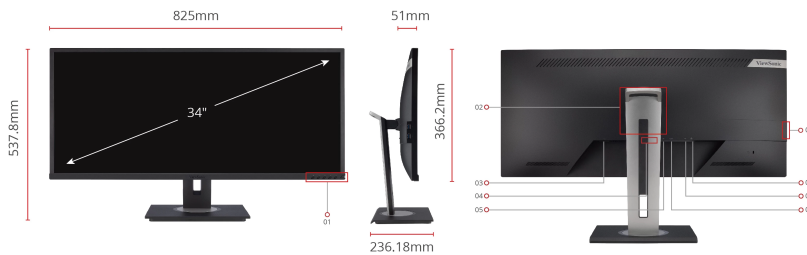

Product Description

The ViewSonic VG56 docking monitor series will keep the workstation tidy and productive with USB Type-C and Ethernet connectivity that turn your monitor into a hub for charging, data, network, and devices, while reducing clutter on your desk and simplifying cable management. With a 34" WQHD display that delivers larger and stunning visuals, the VG3456 monitor expands your productivity, especially if you work in graphic design or software engineering. A range of ergonomic features such as 40-degree tilt, swivel, and height adjustment, along with eye-care technology let you stay comfortable at work all day. In addition, the supported vDisplay Manager software for multi-tasking provides efficient on-screen display control. The monitor and quick release stand ship in an eco-friendly, biodegradable package, thus minimizing total cost of ownership.