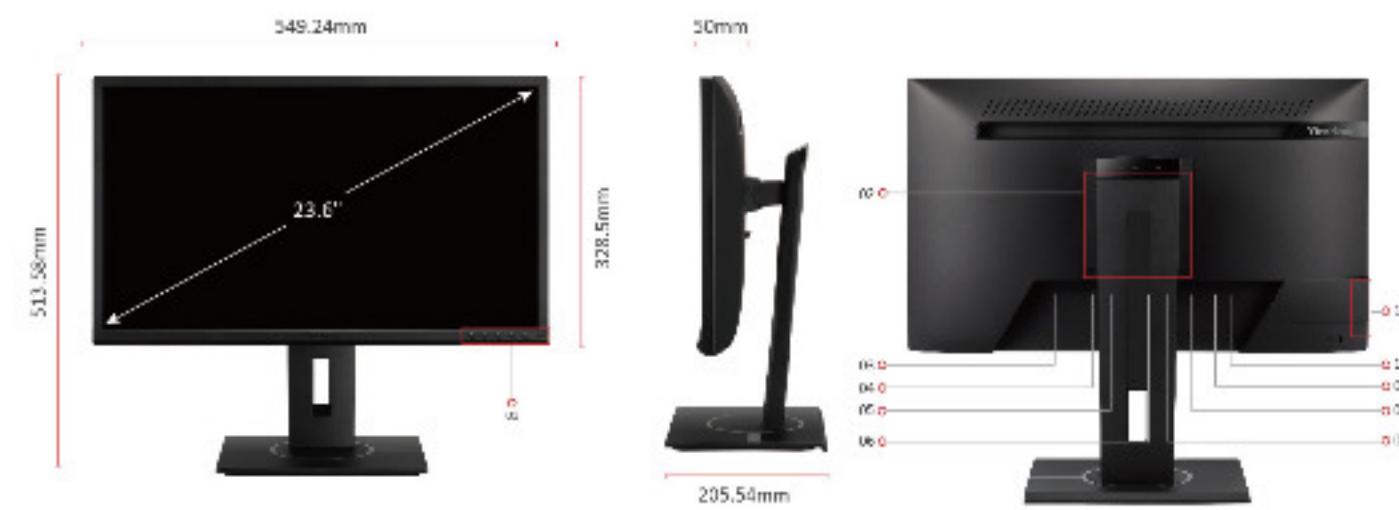

ViewSonic® LED DISPLAY VG2440

Key Features

- Ergonomic flexibility with quick-release stand
- vDisplay Manager productivity software for maximized multitasking
- Dual front-facing speakers for clear audio
- HDMI, DisplayPort, VGA, and USB3.2 ports for extended connectivity
- 3-Sided narrow bezel for uninterrupted viewing

Product Description

The ViewSonic VG2440 is a 24" Full HD ergonomic business monitor designed to increase productivity and efficiency within the home and office workspace. Providing the full spectrum of ergonomic flexibility, the VG2440 can tilt, swivel, pivot, and height adjust to adapt to any setup or workflow, while the built-in vDisplay Manager productivity software delivers efficient multi-tasking ability and streamlined display control. Dual front-facing speakers ensure a perfect audio-visual experience to provide teams with quality remote communication and collaboration. The beautifully designed display includes a 3-sided narrow bezel for uninterrupted viewing in multi-monitor display setups as well HDMI, DisplayPort, VGA, and USB3.2 connectivity. Complete with an easy-to-install quick release stand that reduces setup time to only a few minutes, the VG2440 offers a high-performance, purpose-built display solution designed for workspace productivity.