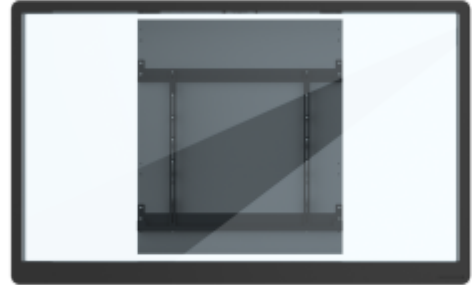

VB-BLW-006

Key Features

- Wall mount
- Smooth, effortless adjustments with spring tension technology
- No electricity required
- 25.60" of vertical adjustment
- Compatible with BalanceBox WINGS

**DISPLAY****PANEL****RESOLUTION**

Product Description

BalanceBox 650-180 Wall Mount for 207.2-372.6lbs (650-180+ VESA), Whiteboard Surface Wings Compatible, Balancebox p/n: 484A09+481A70, 25.60" height adjustable distance. For more information and downloads, please refer to [Balancebox's website](#).