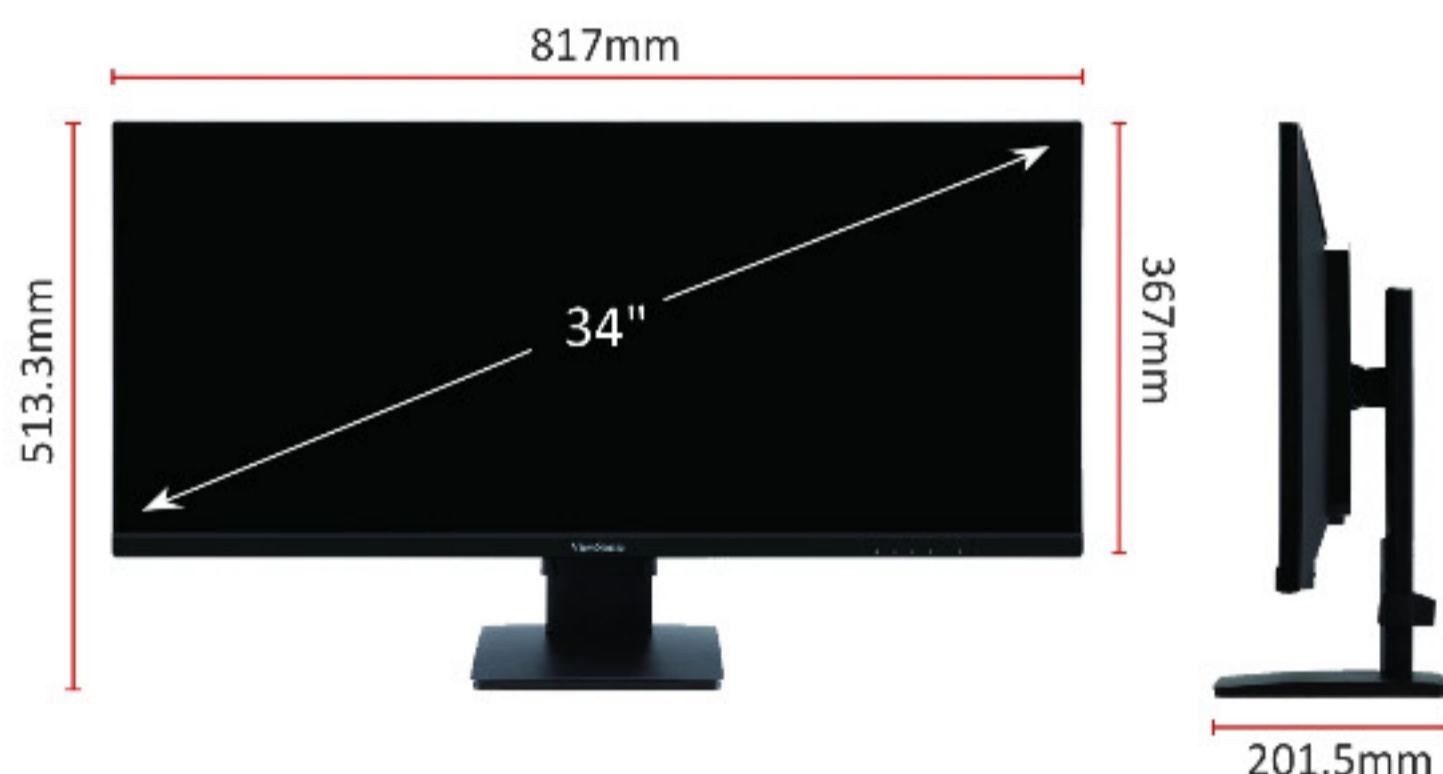

## Key Features

- WQHD 3440 x 1440 resolution
- SuperClear® IPS panel
- 21:9 aspect ratio
- AMD FreeSync™
- 3-side borderless bezel

## Product Description

The ViewSonic® VA3456-mhdj is a 34" monitor with WQHD 3440 x 1440 resolution, 21:9 aspect ratio, and SuperClear® IPS panel. The resolution is 2.4 times higher than standard Full HD, and with SuperClear® IPS technology, this monitor delivers the same image quality whether you are looking at the screen from above, below, the front, or the side. A 21:9 aspect ratio and 3-side borderless bezels provide extra screen real estate so users can display more content, switch between applications more quickly, view documents side by side, and view multiple windows at once. What's more, this monitor is designed with a height-adjustable and swivel stand.