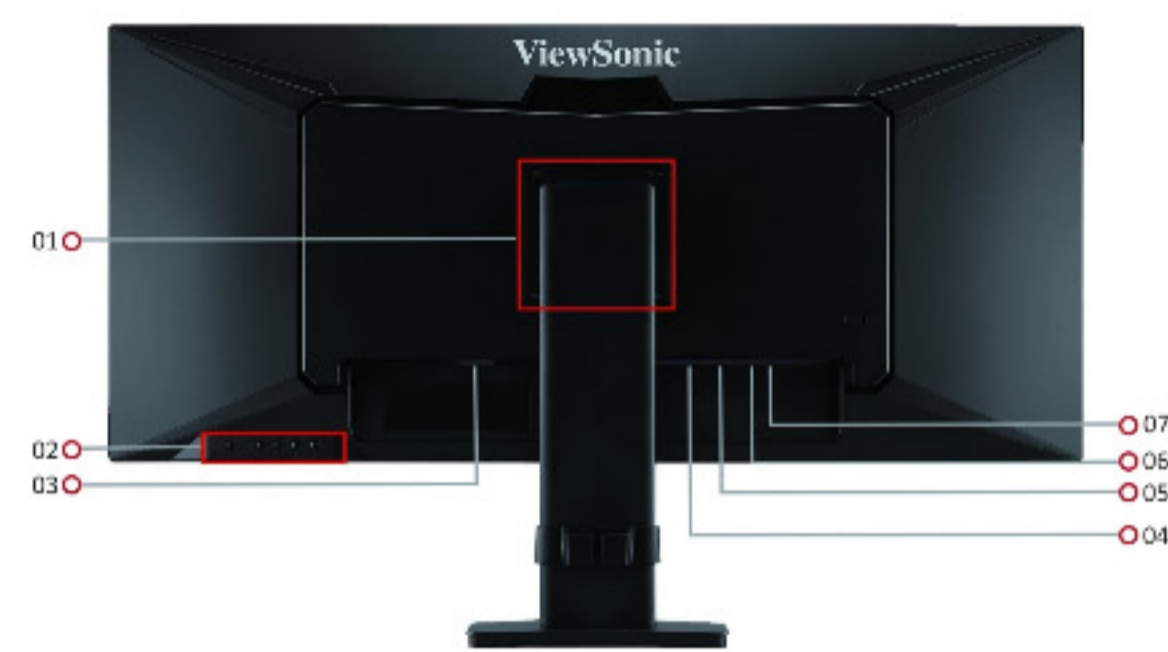

## Product Description

The ViewSonic® VA3456-mhdj is a 34" monitor with WQHD 3440 x 1440 resolution, 21:9 aspect ratio, and SuperClear® IPS panel. The resolution is 2.4 times higher than standard Full HD, and with SuperClear® IPS technology, this monitor delivers the same image quality whether you are looking at the screen from above, below, the front, or the side. A 21:9 aspect ratio and 3-side borderless bezels provide extra screen real estate so users can display more content, switch between applications more quickly, view documents side by side, and view multiple windows at once. What's more, this monitor is designed with a height-adjustable and swivel stand.