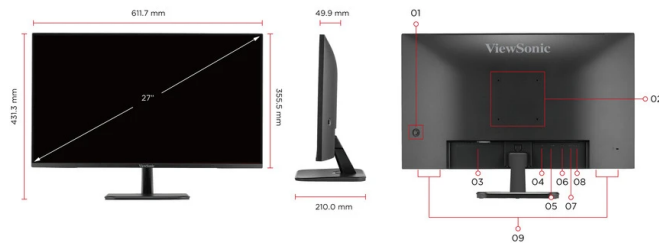

Product Description

The ViewSonic VA2756A-MHD is a 27" Full HD IPS monitor featuring HDMI, VGA and DisplayPort inputs for business and home use. The optimal screen performance and comfortable viewing without tearing or stuttering is delivered through 120Hz variable refresh rate, Eye ProTech+ technology, and various ViewMode presets. Simply expand your workspace and experience truly seamless multitasking on just one screen with a VESA-compatible mount at a low power consumption.