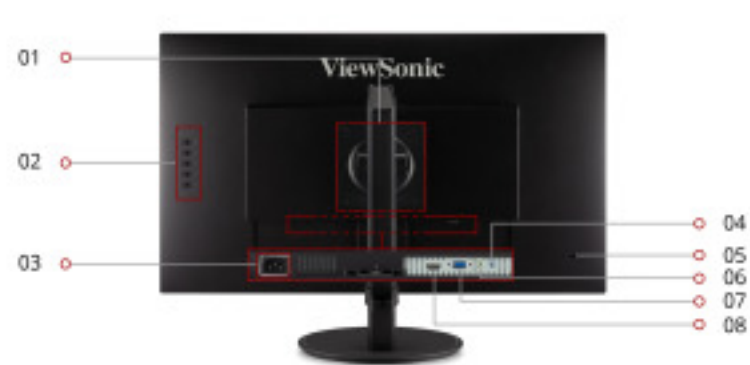

Key Features

A More Comfortable Workspace | Frameless Design |
Bigger Screen in a Smaller Footprint | HDMI Cable in
Every Box | Incredible Screen Performance

Product Description

With flexible connectivity, wide-angle viewing, and amazing screen performance, the ViewSonic® VA2447-MHJ delivers solid multimedia features and a sleek design at a great value. Featuring frameless MVA panel technology, the VA2447-MHJ delivers stunning brightness and contrast at nearly any viewing angle. A minimalistic design, edge-to-edge screen, and frameless bezel make this an ideal monitor for nearly seamless multi-screen setups. Whether for working at the office, or enjoying entertainment at home, the VA2447-MHJ features an HDMI port and an included HDMI cable for flexible connectivity to PCs, laptops and gaming consoles. A three-year limited warranty, along with one of the industry's best pixel performance policies, makes the VA2447-MHJ a great overall value choice.

Display:

Display Size (in.):	24
Viewable Area (in.):	23.8
Panel Type:	MVA
Resolution:	1920 x 1080
Resolution Type:	Full HD (1920x1080)
Static Contrast Ratio:	3,000:1
Dynamic Contrast Ratio:	50,000,000:1
Light Source:	LED
Brightness:	250 cd/m ²
Colors:	16.7M
Aspect Ratio:	16:9
Response Time (Typical GTG):	5ms
Viewing Angles:	178° horizontal, 178° vertical
Panel Surface:	Anti-glare