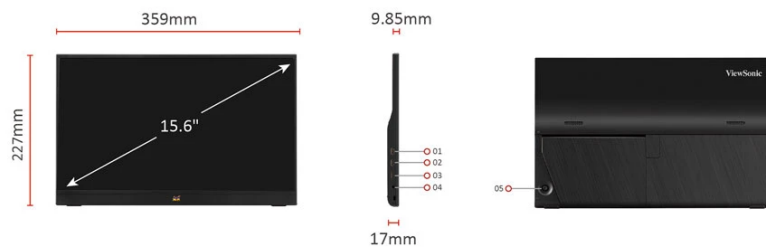

Key Features

- Easily extend your content from laptops and mobile devices
- USB-C one-cable solution for audiovisual and power signal transmission
- Flexible display setup – work at any angle
- Compact size, light weight, and highly portable
- Endurable one-piece design

Product Description

The ViewSonic VA1655 is a portable 16" Full HD monitor perfect for overcoming one-screen limitations outside the office. Extend the screen from phones, tablets, or laptops for mobile work, one-on-one presentations, or leisure entertainment. The two universal USB Type C connectors provide a one-cable solution for audiovisual and power signal transmission. The adjustable stand and pivot-able display will support your working angles.

1. USB Type C(Power)x1
2. USB Type C x1
3. Mini HDMI
4. Audio Out
5. Joy Key

DISPLAY

Display Size (in.):	16
Viewable Area (in.):	15.6
Panel Type:	IPS Technology
Resolution:	1920 x 1080
Resolution Type:	FHD
Static Contrast Ratio:	800:1 (typ)
Dynamic Contrast Ratio:	50M:1
Light Source:	LED
Brightness:	250 cd/m ² (typ)
Colors:	16.2M
Color Space Support:	8 bit (6 bit + FRC)
Aspect Ratio:	16:9
Response Time (Typical GTG):	7ms
Viewing Angles:	170° horizontal, 170° vertical
Backlight Life (Hours):	15000 Hrs (Min)
Curvature:	Flat
Refresh Rate (Hz):	60
Blue Light Filter:	Yes
Color Gamut:	NTSC: 45% size (Typ) sRGB: 64% size (Typ)
Pixel Size:	0.179 mm (H) x 0.179 mm (V)
Surface Treatment:	Anti-Glare, Hard Coating (3H)