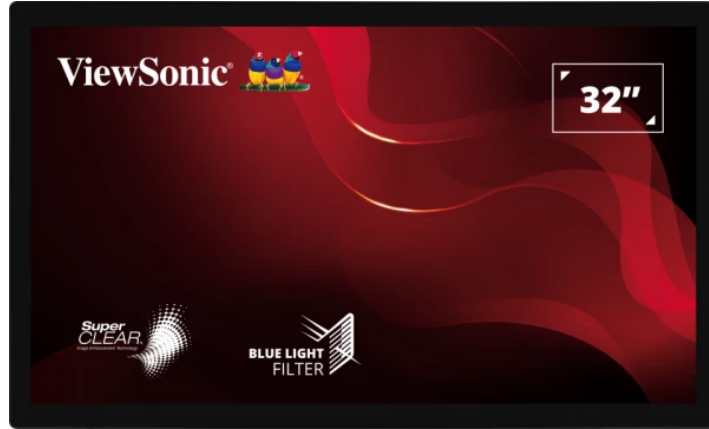

ViewSonic  LCD DISPLAY
TD3207

Key Features

- Durable and scratch-resistant IP54 front touchscreen
- Highly responsive 10-points PCAP touch technology
- Long-lasting 24/7 usage
- Adaptable to multi-screen orientations
- Ease of installation with VESA-mountable design

Product Description

The ViewSonic's TD3207 is the ideal solution for commercial and industrial spaces. Designed for heavy, continuous usage, the open frame series TD3207 delivers a 24/7 long-life. Resistant to moisture and scratches, the 3mm thick glass screen features an intuitive 10-point PCAP touch technology for maximum interactivity. Featuring SuperClear® AMVA panel technology, the device delivers lifelike imagery, vivid color, and constant brightness of up to 450 nits. Connection options include HDMI and DisplayPort inputs for effortless sharing capabilities and an RS232 allows you to control the device remotely. Equipped with VESA mounting design for any surface and screen orientation, the touch screen is the perfect display for various environments.

Visit Us www.viewsonic.com

DISPLAY

Display Size (in.):	32
Viewable Area (in.):	31.5
Panel Type:	VA Technology
Resolution:	1920 x 1080
Resolution Type:	FHD (Full HD)
Static Contrast Ratio:	3,000:1 (typ)
Dynamic Contrast Ratio:	50M:1
Light Source:	LED
Brightness:	450 cd/m ² (typ)
Colors:	16.7M
Color Space Support:	8 bit true
Aspect Ratio:	16:9
Response Time (Typical GTG):	5ms
Response Time (GTG w/OD):	4.6ms
Viewing Angles:	178° horizontal, 178° vertical
Backlight Life (Hours):	50000 Hrs (Min)
Curvature:	Flat
Refresh Rate (Hz):	60
Blue Light Filter:	Yes
Color Gamut:	NTSC: 72% size (Typ) sRGB: 104% size (Typ)
Pixel Size:	0.364 mm (H) x 0.364 mm (V)
Touch Screen:	Projected Capacitive, 10-point multi-touch
Surface Treatment:	Glossy, Hard Coating (7H)
Cover Glass Thickness:	3mm