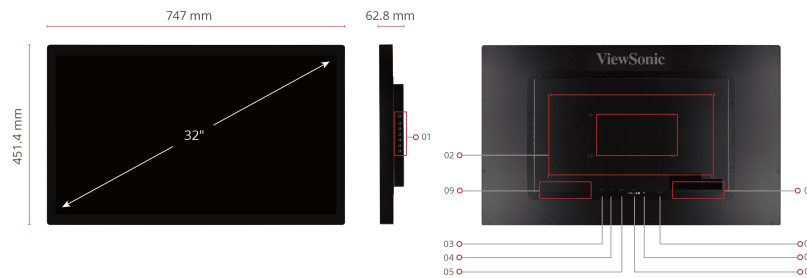

Product Description

The ViewSonic's TD3207 is the ideal solution for commercial and industrial spaces. Designed for heavy, continuous usage, the open frame series TD3207 delivers a 24/7 long-life. Resistant to moisture and scratches, the 3mm thick glass screen features an intuitive 10-point PCAP touch technology for maximum interactivity. Featuring SuperClear® AMVA panel technology, the device delivers lifelike imagery, vivid color, and constant brightness of up to 450 nits. Connection options include HDMI and DisplayPort inputs for effortless sharing capabilities and an RS232 allows you to control the device remotely. Equipped with VESA mounting design for any surface and screen orientation, the touch screen is the perfect display for various environments.

Visit Us www.viewsonic.com

DISPLAY

Display Size (in.):	32
Viewable Area (in.):	31.5
Panel Type:	VA Technology
Resolution:	1920 x 1080
Resolution Type:	FHD (Full HD)
Static Contrast Ratio:	3,000:1 (typ)
Dynamic Contrast Ratio:	50M:1
Light Source:	LED
Brightness:	450 cd/m ² (typ)
Colors:	16.7M
Color Space Support:	8 bit true
Aspect Ratio:	16:9
Response Time (Typical GTG):	5ms
Response Time (GTG w/OD):	4.6ms
Viewing Angles:	178° horizontal, 178° vertical
Backlight Life (Hours):	50000 Hrs (Min)
Curvature:	Flat
Refresh Rate (Hz):	60
Blue Light Filter:	Yes
Color Gamut:	NTSC: 72% size (Typ) sRGB: 104% size (Typ)
Pixel Size:	0.364 mm (H) x 0.364 mm (V)
Touch Screen:	Projected Capacitive, 10-point multi-touch
Surface Treatment:	Glossy, Hard Coating (7H)
Cover Glass Thickness:	3mm