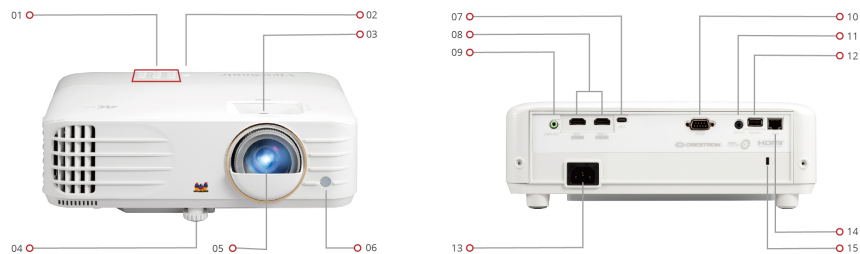

Key Features

- True 4K HDR visual experience
- 4,000 ANSI Lumens offering bright images in any environment
- Direct Big-screen streaming via USB Type-C
- 4.2ms Ultra-Fast Input & 240Hz high refresh rate
- Warping, auto V keystone and 1.3x zoom for flexible installation

Product Description

The PX748-4K is a 4,000 ANSI Lumens 4K home projector that shines in value and brightness and delivers pixel-perfect visuals in true 4K clarity with HDR/HLG support. Experience a whole new level of gaming with 4.2ms Ultra-Fast Input, a 240Hz refresh rate, and USB Type-C connectivity for direct streaming from Nintendo® Switch. Set up faster and easier than ever before with powerful warping, auto V keystone, H/V keystone, and 1.3x optical zoom, capable of creating a screen of up to 300" on any surface. Adding on to that is the LAN control capability compatible with home automation systems and 12V trigger output, making the PX748-4K a perfect addition to your smart home.

Visit Us  www.viewsonic.com

SPECIFICATION

Native Resolution:	3840x2160
DMD Type:	DC3
Brightness:	4000 (ANSI Lumens)
Contrast Ratio with SuperEco Mode:	12000:1
Display Color:	1.07 Billion Colors
Light Source Type:	Lamp
Light Source Life (hours) with Normal Mode:	4000
Light Source Life (hours) with SuperEco Mode:	20000
Lamp Watt:	240W
Lens:	F=1.94-2.12, f=12-15.6mm
Projection Offset:	120% +/-6%
Throw Ratio:	1.13-1.47
Optical Zoom:	1.3x
Digital Zoom:	0.8x-2.0x
Image Size:	30"-300"
Throw Distance:	0.75m~9.76m(100"@2.50m)
Keystone:	H: +/-40°, V: +/-40°
Lens Shift V. Range:	Up to 20% (Digital)
Lens Shift H. Range:	Up to 20% (Digital)
Audible Noise (Normal):	33dB
Audible Noise (Eco):	28dB
Input Lag:	4.2ms
Resolution Support:	VGA(640 x 480) to 4K(3840 x 2160)
HDTV Compatibility:	480i, 480p, 576i, 576p, 720p, 1080i, 1080p, 2160P
Horizontal Frequency:	15K-135KHz
Vertical Scan Rate:	23-240Hz