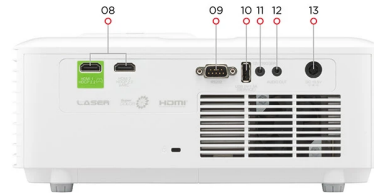

Product Description

Transform any home into a cinematic experience with the LX700-4K laser home projector. Adopting the 3rd generation laser phosphor technology with 3,500 ANSI Lumens and up to 30,000 hours lifespan, it delivers vibrant and bright visuals without the need for lamp replacement. This projector is designed for Xbox, supporting Xbox-exclusive resolution and refresh rate combinations for a seamless gaming experience. With the support of 1440p at a 120Hz refresh rate, it strikes a perfect balance of visual quality and fluidity that gamers love. Experience enhanced visual depth on a screen size of up to 300" with a high native contrast ratio through 0.65" DMD chip. The LX700-4K features V lens shift, 1.36x optical zoom, H/V keystone, and 4 corner adjustment, allowing you to easily set up a big screen tailored to your preferences.

CONTROL

RS232 (DB 9-pin male):	1
USB Type A (Services):	1 (share with USB A Output)

OTHERS

Power Supply Voltage:	Power adaptor: Input: 100~240V Output: 19.5VDC / 9.23A
Power Consumption:	Normal: 180W Standby: <0.5W
Operating Temperature:	0~40°C
Carton:	Brown
Net Weight:	3.30kg
Gross Weight:	4.70kg
Dimensions (WxDxH) with Adjustment Foot:	286x216x129mm
Packing Dimensions:	400x280x155mm
OSD Language:	English, French, Spanish, Thai, Korean, German, Italian, Russian, Swedish, Dutch, Polish, Czech, T-Chinese, S-Chinese, Japanese, Turkish, Portuguese, Finnish, Indonesian, Arabic, Vietnamese, Greek, Norsk. Total 23 languages
User Guide Language:	English, S-Chinese, T-Chinese, Indonesian, Finnish, French, German, Italian, Japanese, Korean, Polish, Portuguese, Russian, Spanish, Swedish, Turkish, Arabic, Czech, Thai, Vietnamese, total 20 languages