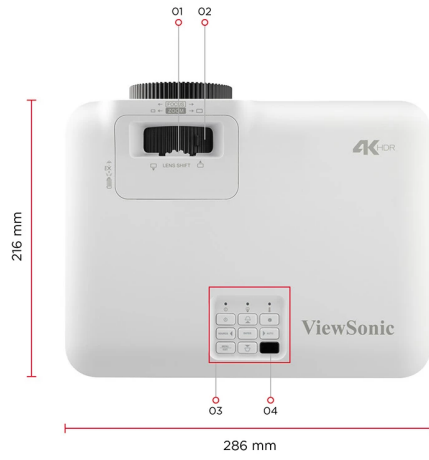

Product Description

Transform any home into a cinematic experience with the LX700-4K laser home projector. Adopting the 3rd generation laser phosphor technology with 3,500 ANSI Lumens and up to 30,000 hours lifespan, it delivers vibrant and bright visuals without the need for lamp replacement. This projector is designed for Xbox, supporting Xbox-exclusive resolution and refresh rate combinations for a seamless gaming experience. With the support of 1440p at a 120Hz refresh rate, it strikes a perfect balance of visual quality and fluidity that gamers love. Experience enhanced visual depth on a screen size of up to 300" with a high native contrast ratio through 0.65" DMD chip. The LX700-4K features V lens shift, 1.36x optical zoom, H/V keystone, and 4 corner adjustment, allowing you to easily set up a big screen tailored to your preferences.

CONTROL

RS232 (DB 9-pin male):	1
USB Type A (Services):	1 (share with USB A Output)

OTHERS

Power Supply Voltage:	Power adaptor: Input: 100~240V Output: 19.5VDC / 9.23A
Power Consumption:	Normal: 180W Standby: <0.5W
Operating Temperature:	0~40°C
Carton:	Brown
Net Weight:	3.30kg
Gross Weight:	4.70kg
Dimensions (WxDxH) with Adjustment Foot:	286x216x129mm
Packing Dimensions:	400x280x155mm
OSD Language:	English, French, Spanish, Thai, Korean, German, Italian, Russian, Swedish, Dutch, Polish, Czech, T-Chinese, S-Chinese, Japanese, Turkish, Portuguese, Finnish, Indonesian, Arabic, Vietnamese, Greek, Norsk. Total 23 languages
User Guide Language:	English, S-Chinese, T-Chinese, Indonesian, Finnish, French, German, Italian, Japanese, Korean, Polish, Portuguese, Russian, Spanish, Swedish, Turkish, Arabic, Czech, Thai, Vietnamese, total 20 languages