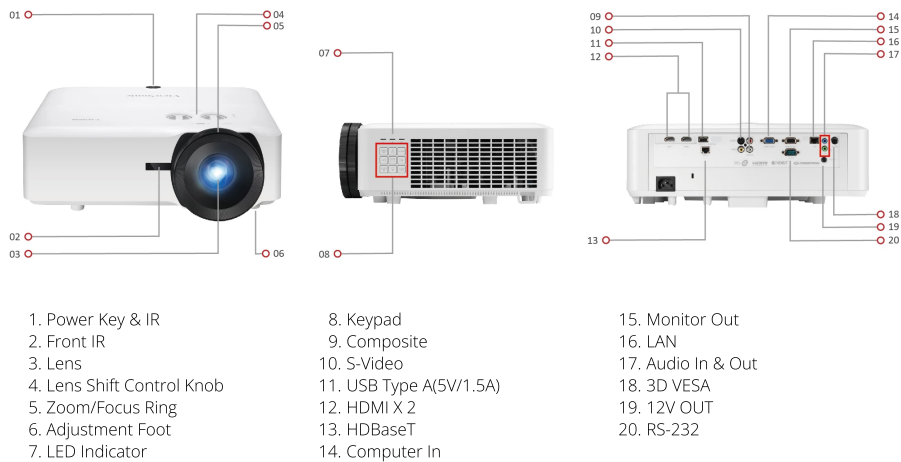

Product Description

The LS921WU is an advanced 6,000 ANSI Lumens WUXGA short throw installation projector. Adopting 2nd generation Laser Phosphor technology, the LS921WU offers high and consistent brightness with a lifespan of 20,000 hours and a screen size of up to 200". Short throw ratio, 1.1x optical zoom, wide lens shift, 360° projection, and portrait mode combine for incredible flexibility to create a truly immersive experience, especially ideal for blending projection applications in restaurants, gyms, and simulation/experience centers. Dual HDMI 2.0b / HDCP 2.2 ports ensure access to original 4K quality content with HDR/HLG formats supported. Add to that the compact size and built-in HDBaseT for the perfect mix of high-quality projection and cost-effectiveness.

INPUT

Computer in (share with component):	1
Composite:	1
S-Video:	1
HDMI:	2 (HDMI 2.0, HDCP 1.4/2.2)
Audio-in (3.5mm):	1
Audio-in (RCA R/L):	1
3D VESA (Sync):	1
HDBaseT:	1

OUTPUT

Monitor out:	1
Audio-out (3.5mm):	1
Speaker:	10W x2
USB Type A (Power):	1 (5V/ 1.5A)
12V Trigger (3.5mm):	1

CONTROL

RS232 (DB 9-pin male):	1
RJ45 (LAN control):	1
USB Type A (Services):	1 (share with USB A Output)

OTHERS

Power Supply Voltage:	100-240V+/- 10%, 50/60Hz (AC in)
Power Consumption:	Normal: 450W Standby: <0.5W
Operating Temperature:	0~40°C
Carton:	Brown
Net Weight:	6.5
Gross Weight:	9
Dimensions (WxDxH) with Adjustment Foot:	405x305x145mm
Packing Dimensions:	515x490x276mm
OSD Language:	English, French, Spanish, Thai, Korean, German, Italian, Russian, Swedish, Dutch, Polish, Czech, T-Chinese, S- Chinese, Japanese, Turkish, Portuguese, Finnish, Indonesian, India, Arabic, Vietnamese, Greek, total 23 languages
User Guide Language:	English, S-Chinese, T- Chinese, Indonesian, Finnish, French, German, Italian, Japanese, Korean, Polish, Portuguese, Russian, Spanish, Swedish, Turkish, Arabic, Czech, Thai, Vietnamese, total 20 languages