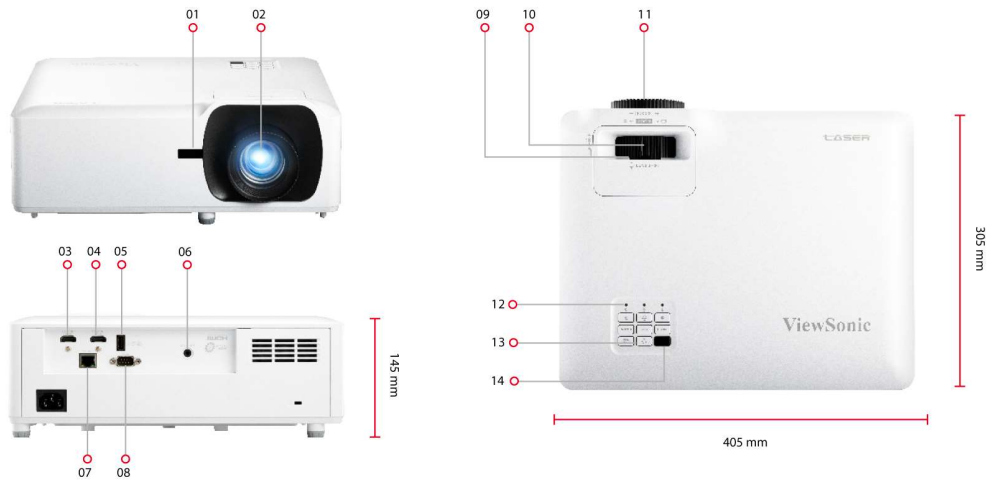

1. Front IR
2. Lens
3. HDMI 1.4/HDCP 1.4
4. HDMI 2.0/HDCP 2.2
5. USB-A (5V/2A, Service)
6. Lens
7. Audio Out
8. RJ45 (LAN Control)
9. RS232
10. Zoom Ring
11. Focus Ring
12. LED Indicator
13. Keypad
14. IR

Visit Us www.viewsonic.com

SPECIFICATION

Native Resolution:	1920x1080
DMD Type:	DC3
Brightness:	5000 (ANSI Lumens)
Contrast Ratio:	3000000:1
Display Color:	1.07 Billion Colors
Light Source Type:	Laser Phosphor
Light Source Life (hours) with Normal Mode:	20000
Light Source Life (hours) with SuperEco Mode:	30000 (Eco)
Lens:	F=2.5-3.26, f=20.911-32.62mm
Projection Offset:	136%+/-5%
Throw Ratio:	1.4~2.24
Optical Zoom:	1.6X
Digital Zoom:	0.8x-2.0x
Image Size:	30"-300"
Throw Distance:	0.93-14.88m (100"@3.10m)
Keystone:	H: +/-30° , V: +/-30°
Lens Shift V. Range:	+0%, -18%
Audible Noise (Normal):	34dB
Audible Noise (Eco):	31dB
Input Lag:	49.9ms
Resolution Support:	VGA(640 x 480) to 4K UHD(3840 x 2160)
HDTV Compatibility:	480i, 480p, 576i, 576p, 720p, 1080i, 1080p, 4K UHD
Horizontal Frequency:	15K-102KHz
Vertical Scan Rate:	23-120Hz

INPUT

HDMI:	2 (HDMI 2.0/ HDCP 2.2 HDMI 1.4/ HDCP 1.4)

OUTPUT

Audio-out (3.5mm):	1
Speaker:	15W x2
USB Type A (Power):	1 (5V/1.5A)

CONTROL

RS232 (DB 9-pin male):	1
RJ45 (LAN control):	1
USB Type A (Services):	1 (share with USB A Output)

OTHERS

Power Supply Voltage:	100-240V+/- 10%, 50/60Hz (AC in)
Power Consumption:	Normal: 245W Standby: <0.5W
Operating Temperature:	0~40°C
Carton:	Brown
Net Weight:	4.5kg
Gross Weight:	6.6kg
Dimensions (WxDxH) with Adjustment Foot:	337x265x131.5mm
Packing Dimensions:	496x195x387mm
OSD Language:	English, French, German, Spanish, Italian, Portuguese, Dutch, Swedish, Finnish, Greek, Norwegian/Danish, Polish, Russian, Simplified_Chinese, Traditional_Chinese, Korean, Arabic, Japanese, Thai, Hungarian, Czechoslovak, Turkish, Farsi, Vietnamese, Indonesian, Romanian, Slovakian, total 27 languages
User Guide Language:	English, S-Chinese, T- Chinese, Indonesian, Finish, French, German, Italian, Japanese, Korean, Polish, Portuguese, Russian, Spanish, Swedish, Turkish, Arabic, Czech, Thai, Vietnamese, total 20 languages
STANDARD ACCESSORY	
Power Cord:	1
Remote Control:	1
QSG:	Yes
Warranty Card:	Yes (CN Only)
OPTIONAL ACCESSORY	
Wall/Ceiling Mount:	PJ-WMK-007