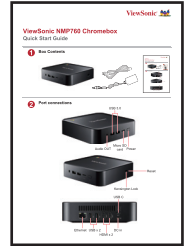

ViewSonic NMP760 Chromebox

Quick Start Guide

1 Box Contents

2 Port connections

ViewSonic NMP760 Chromebox

Quick Start Guide

3 Port connections

<http://www.viewsonic.com/support/>