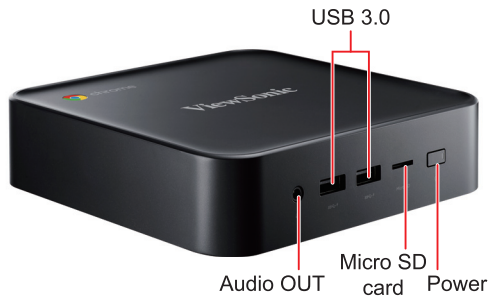

ViewSonic NMP760 Chromebox

Quick Start Guide

1 Box Contents

2 Port connections

ViewSonic NMP760 Chromebox

Quick Start Guide

3 Port connections

<http://www.viewsonic.com/support/>