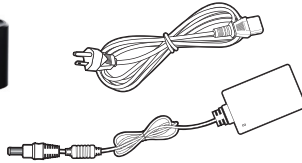

ViewSonic NMP760 Chromebox

Quick Start Guide

1 Box Contents

2 Port connections

ViewSonic NMP760 Chromebox

Quick Start Guide

3 Port connections

<http://www.viewsonic.com/support/>