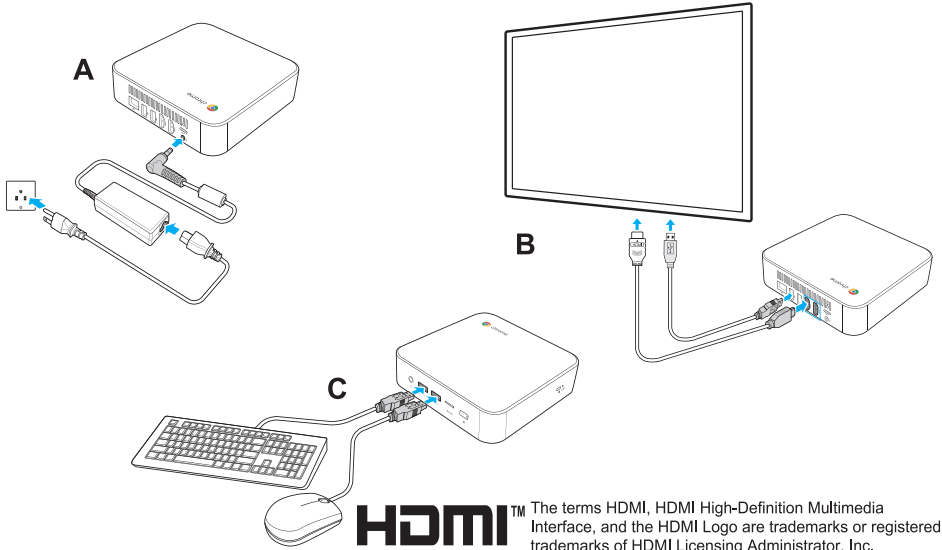

ViewSonic NMP760 Chromebox

Quick Start Guide

1 Box Contents

2 Port connections

ViewSonic NMP760 Chromebox

Quick Start Guide

3 Port connections

<http://www.viewsonic.com/support/>