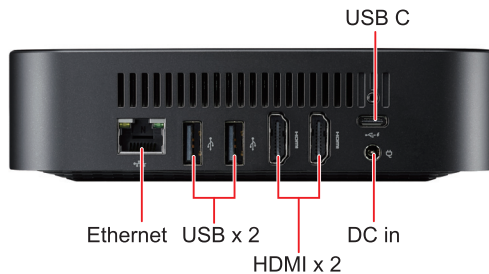

ViewSonic NMP760 Chromebox

Quick Start Guide

1 Box Contents

2 Port connections

ViewSonic NMP760 Chromebox

Quick Start Guide

3 Port connections

<http://www.viewsonic.com/support/>