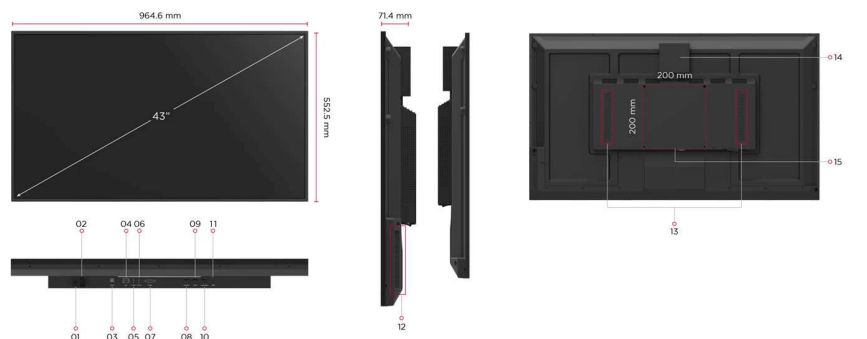

1. Power Switch
2. AC IN
3. SPDIF

8. HDMI OUT
9. HDMI 2
10. HDMI 1(ARC)

15. VESA® Wall Mount (200x200mm)