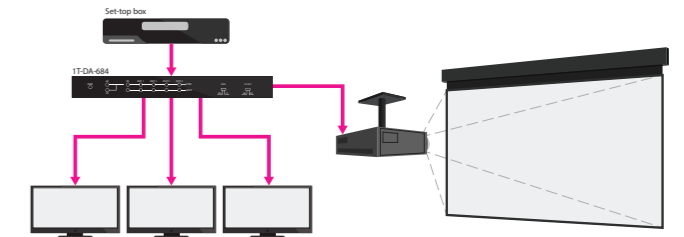

Source type:

tvONE offers a wide range of input and output types. What’s more, our splitter and distribution solutions are designed, manufactured and tested in real-world environments.

Number of outputs:

Choose from a number of outputs from two up to thousands!

Four port distribution application

Additional features:

Choose the feature that you need for the perfect installation.

Simple Splitters and Distribution Amplifiers - up to 8 outputs

Four Port End Points

Four port transmitters and receivers can be used as building blocks to build small, medium and large cascaded systems in hundreds of configurations.

Matrices

The VG-Matrix series is the beating heart of large deployments of up to 2,000 end points. The modular and scalable platform is field configurable in increments of eight ports where every port can be an in or an output.