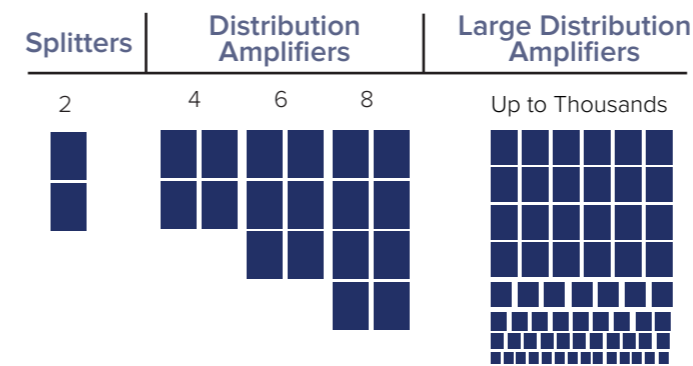

DISTRIBUTE

Distribution solutions for all AV signals

Supporting mission-critical AV Installations world-wide.
We Engineer Confidence.

tvONE distribution product development timeline

The tvONE difference:

Are you suffering from heart-stopping “AV moments”? Then step up to tvONE’s leading range of ultra-reliable splitters and distribution amplifiers that feature award-winning performance as standard. Choose from our range of solutions for every need and every budget. From entry-level products, to advanced systems, tvONE provides easy integration of the most popular inputs and outputs, together with solutions that can expand up to thousands of end-points.

Source type:

tvONE offers a wide range of input and output types. What’s more, our splitter and distribution solutions are designed, manufactured and tested in real-world environments.

Number of outputs:

Choose from a number of outputs from two up to thousands!

Four port distribution application

Additional features:

Choose the feature that you need for the perfect installation.

Simple Splitters and Distribution Amplifiers - up to 8 outputs