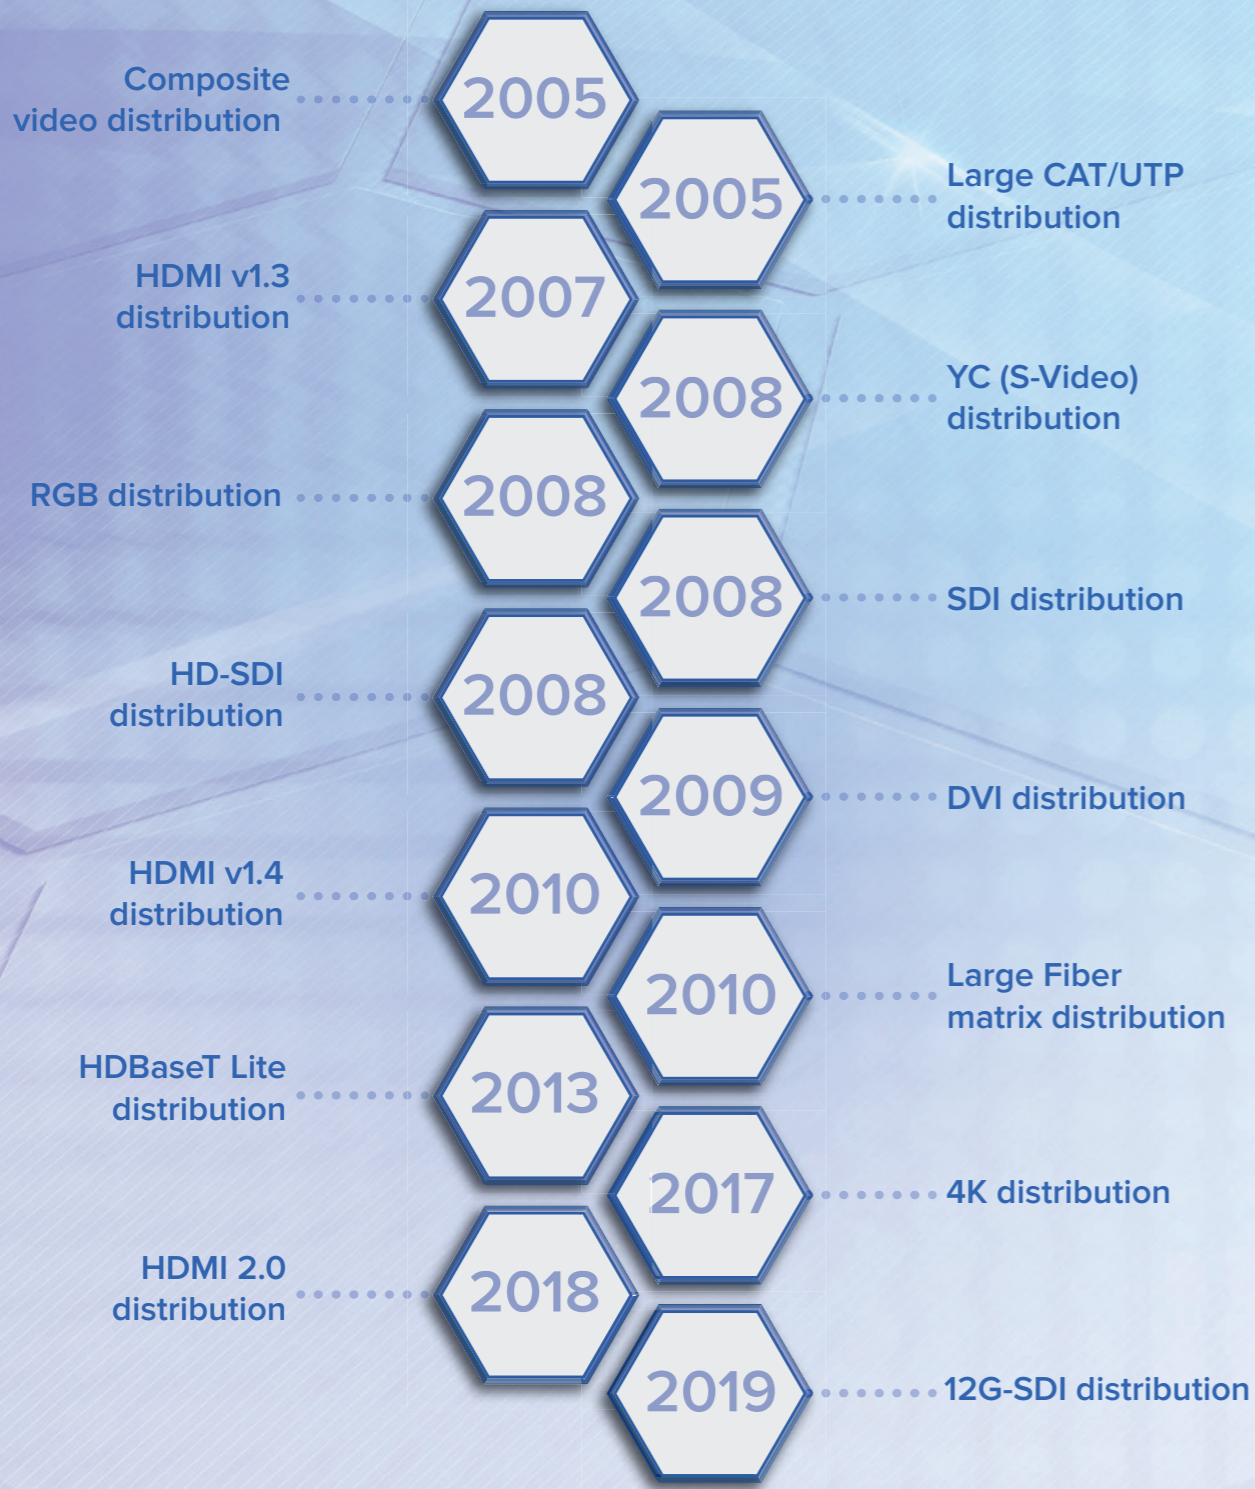

DISTRIBUTE

Distribution solutions for all AV signals

Supporting mission-critical AV Installations world-wide.
We Engineer Confidence.

tvONE distribution product development timeline

The tvONE difference:

Are you suffering from heart-stopping “AV moments”? Then step up to tvONE’s leading range of ultra-reliable splitters and distribution amplifiers that feature award-winning performance as standard. Choose from our range of solutions for every need and every budget. From entry-level products, to advanced systems, tvONE provides easy integration of the most popular inputs and outputs, together with solutions that can expand up to thousands of end-points.

Source type:

tvONE offers a wide range of input and output types. What’s more, our splitter and distribution solutions are designed, manufactured and tested in real-world environments.

Number of outputs:

Choose from a number of outputs from two up to thousands!

Four port distribution application

Additional features:

Choose the feature that you need for the perfect installation.

Simple Splitters and Distribution Amplifiers - up to 8 outputs

Our range of splitters and distribution amplifiers provide guaranteed performance and allow you to simply and easily distribute your content to up to eight displays.

HDMI 2.0 Distribution

Our range of 1T-DA-68x HDMI 2.0 solutions set the new standard for the distribution of 4K/60 video where you need life-like, deep color rendition.