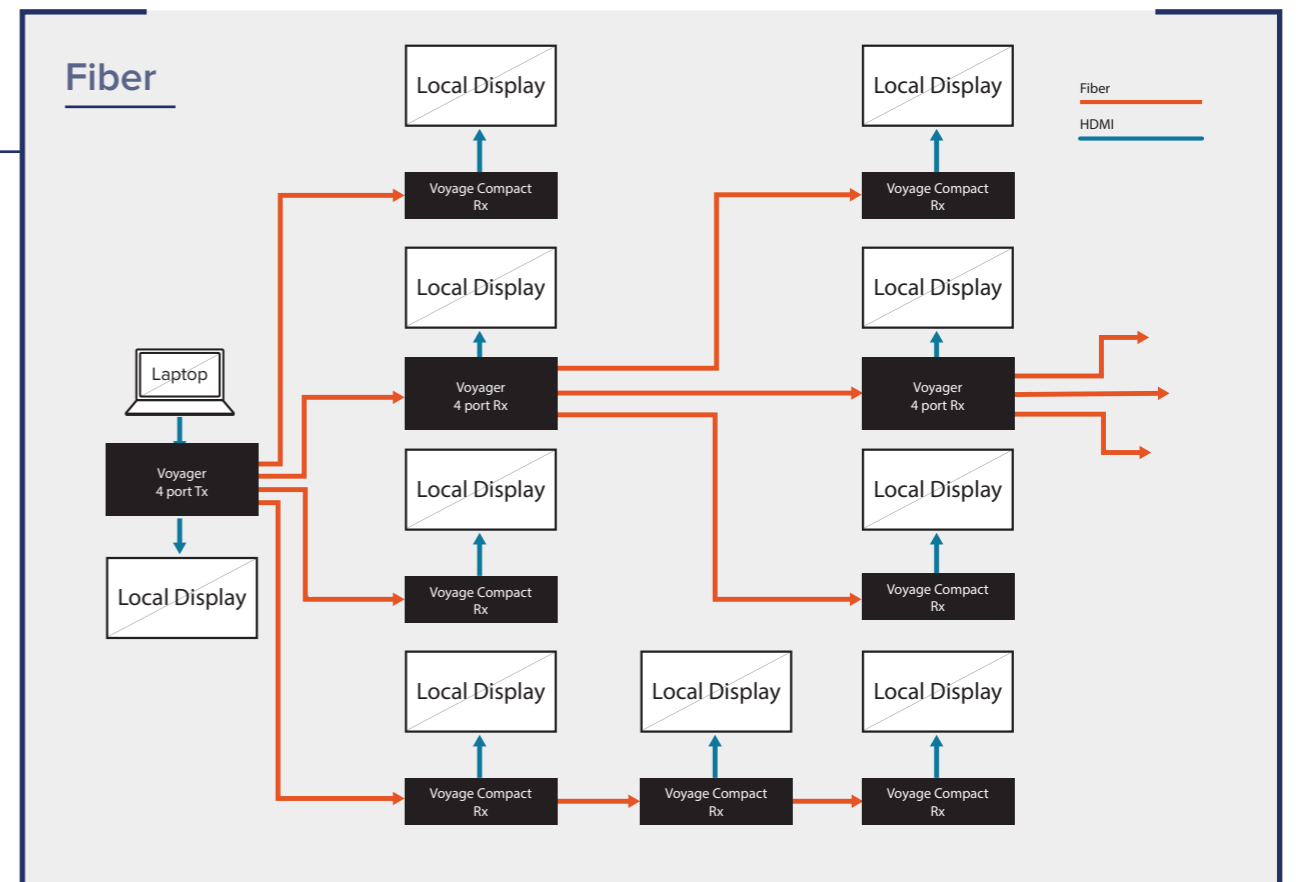

Voyager family products