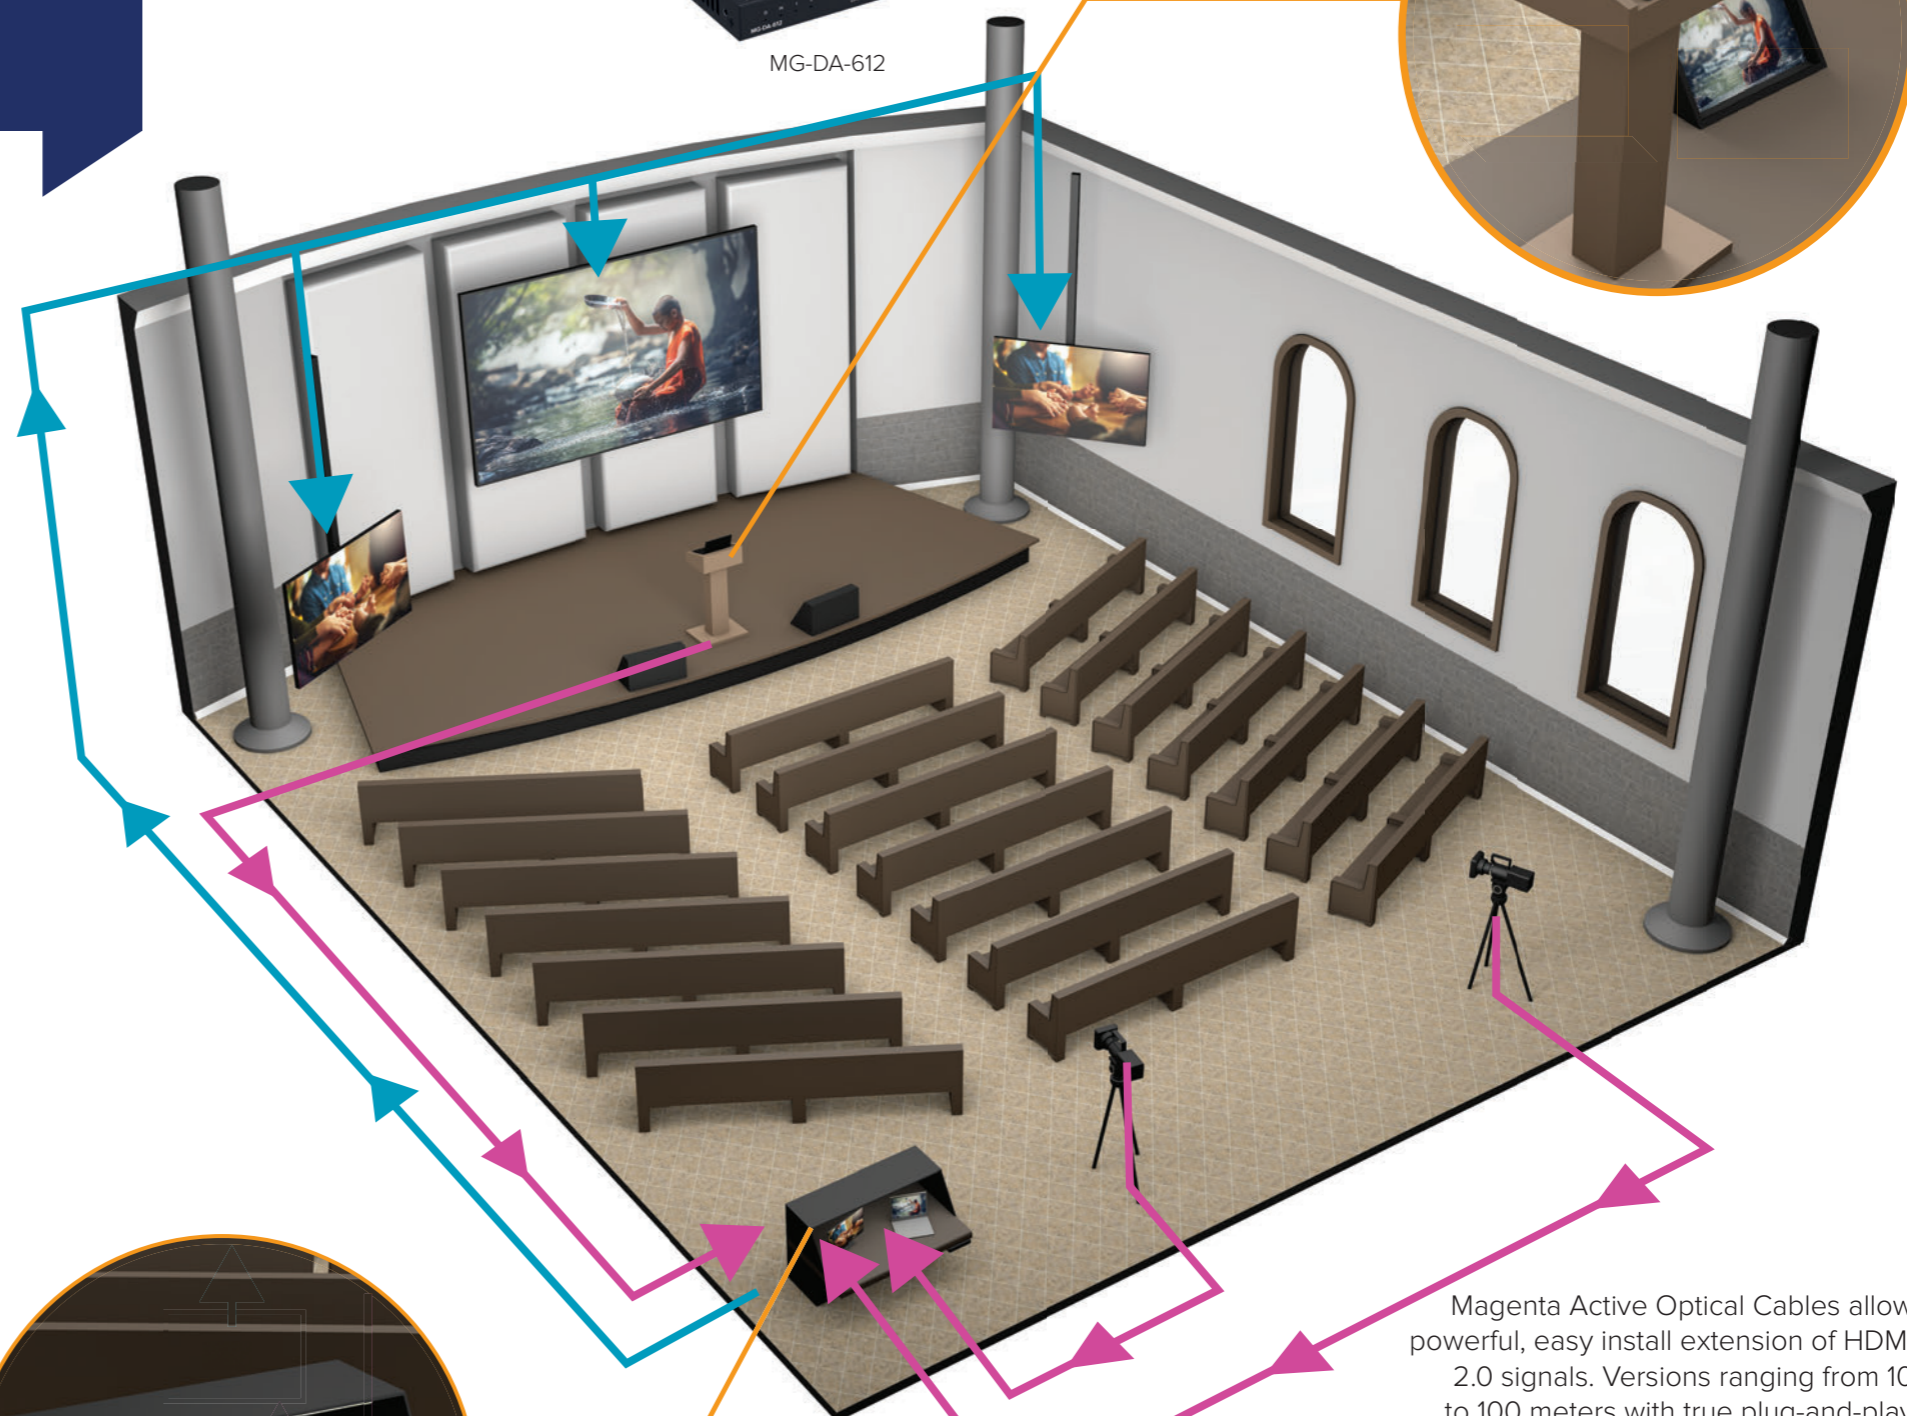

Combine tvONE extension, switching and distribution solutions to create compact, interoperable and proven solutions. In this small House of Worship application tvONE reliably extends signals using Active Optical Cables, utilizing a compact 4-port switcher for source selection before distributing the signal to the audience for viewing through a projector and side monitors.

1T-SX-654

MG-DA-614

The client required a presenter confidence monitor in a compact lectern. An ultra-slim splitter was deployed which can fit even in the smallest of spaces.

MG-DA-612

Magenta Active Optical Cables allow powerful, easy install extension of HDMI 2.0 signals. Versions ranging from 10 to 100 meters with true plug-and-play performance are perfect for every application.

Active Optical Cables

32ft
150ft

Large extension distribution systems - up to 1000's of outputs

CAT

MultiView is the benchmark for medium and large-scale AV distribution and is available in many configurations. MultiView 9D splits the UTP output from any MultiView transmitter into 9 CAT outputs that can be connected to MultiView receivers, daisy-chain of receivers, distribution amplifiers, or matrix switchers up to 729 displays.

Four Port End Points

Four port transmitters and receivers can be used as building blocks to build small, medium and large cascaded systems in hundreds of configurations.

Matrices

The VG-Matrix series is the beating heart of large deployments of up to 2,000 end points. The modular and scalable platform is field configurable in increments of eight ports where every port can be an in or an output.