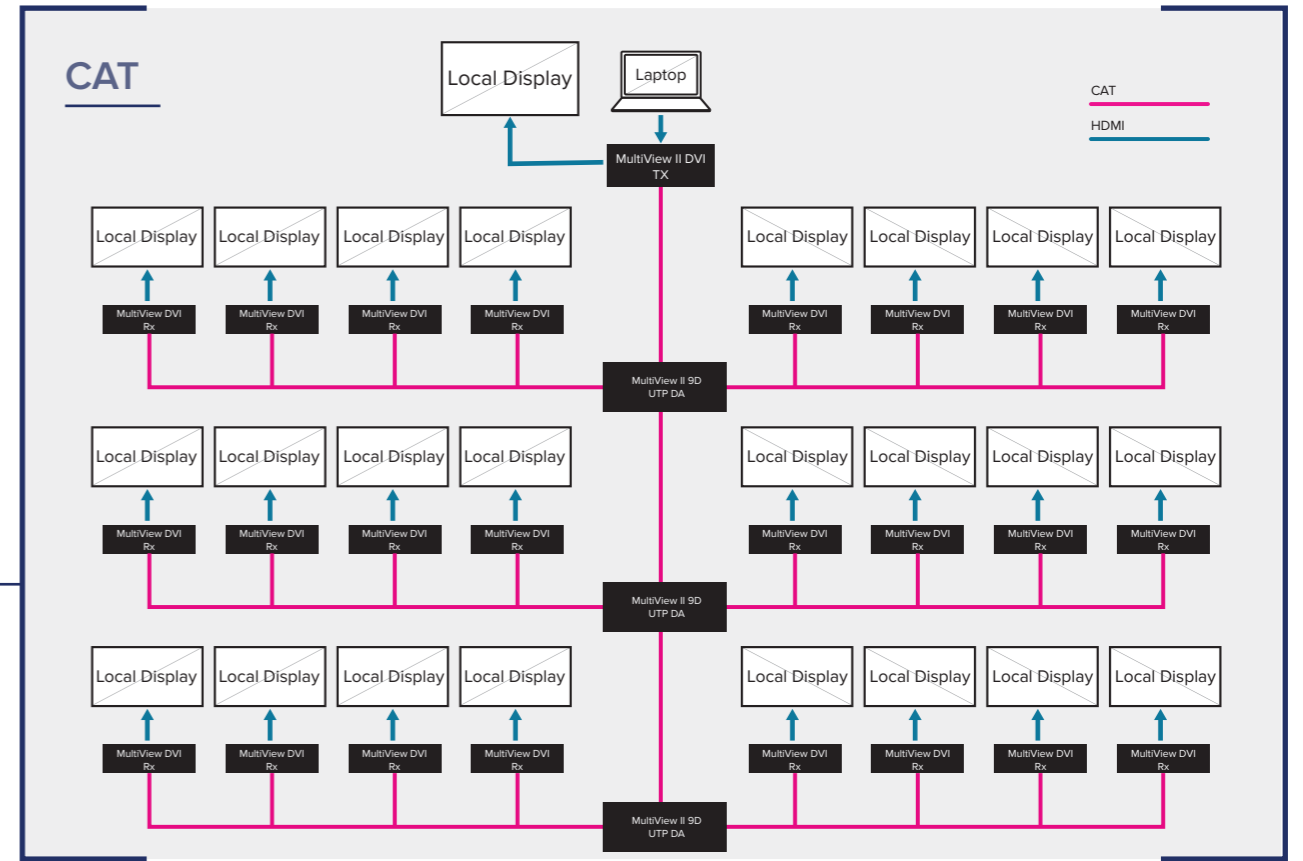

1T-SX-654

MG-DA-614

The client required a presenter confidence monitor in a compact lectern. An ultra-slim splitter was deployed which can fit even in the smallest of spaces.

MG-DA-612

Magenta Active Optical Cables allow powerful, easy install extension of HDMI 2.0 signals. Versions ranging from 10 to 100 meters with true plug-and-play performance are perfect for every application.

Active Optical Cables

32ft
150ft

Large extension distribution systems - up to 1000's of outputs

CAT

MultiView is the benchmark for medium and large-scale AV distribution and is available in many configurations. MultiView 9D splits the UTP output from any MultiView transmitter into 9 CAT outputs that can be connected to MultiView receivers, daisy-chain of receivers, distribution amplifiers, or matrix switchers up to 729 displays.

Compatible Products

1. Standard Analog Tx
2. Analog Extended Range Tx
3. Analog Four port Tx
4. Eight port Analog Tx
5. DVI Tx
6. 600ft Analog Rx
7. 1200ft Analog Rx
8. 1000ft DVI Rx

Fiber

Voyager is a high-performance system using fiber for short or long-haul transport of uncompressed 1080p/60 video.

Four Port End Points

Four port transmitters and receivers can be used as building blocks to build small, medium and large cascaded systems in hundreds of configurations.

Matrices

The VG-Matrix series is the beating heart of large deployments of up to 2,000 end points. The modular and scalable platform is field configurable in increments of eight ports where every port can be an in or an output.