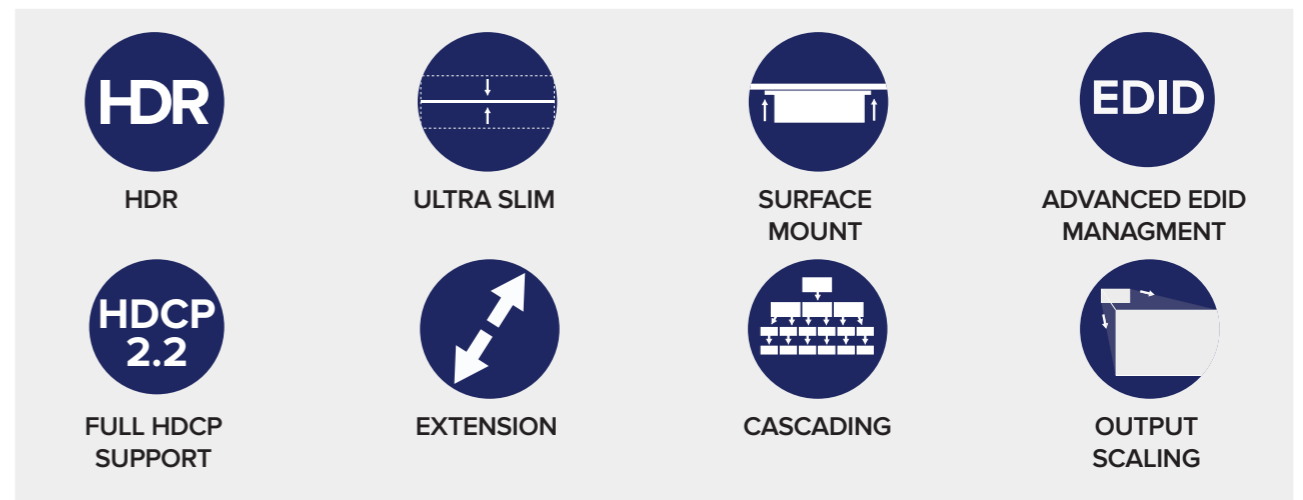

Choose from a number of outputs from two up to thousands!

Four port distribution application

Additional features:

Choose the feature that you need for the perfect installation.

Simple Splitters and Distribution Amplifiers - up to 8 outputs

Our range of splitters and distribution amplifiers provide guaranteed performance and allow you to simply and easily distribute your content to up to eight displays.

HDMI 2.0 Distribution

Our range of 1T-DA-68x HDMI 2.0 solutions set the new standard for the distribution of 4K/60 video where you need life-like, deep color rendition.

Four Port End Points

Four port transmitters and receivers can be used as building blocks to build small, medium and large cascaded systems in hundreds of configurations.

Matrices

The VG-Matrix series is the beating heart of large deployments of up to 2,000 end points. The modular and scalable platform is field configurable in increments of eight ports where every port can be an in or an output.