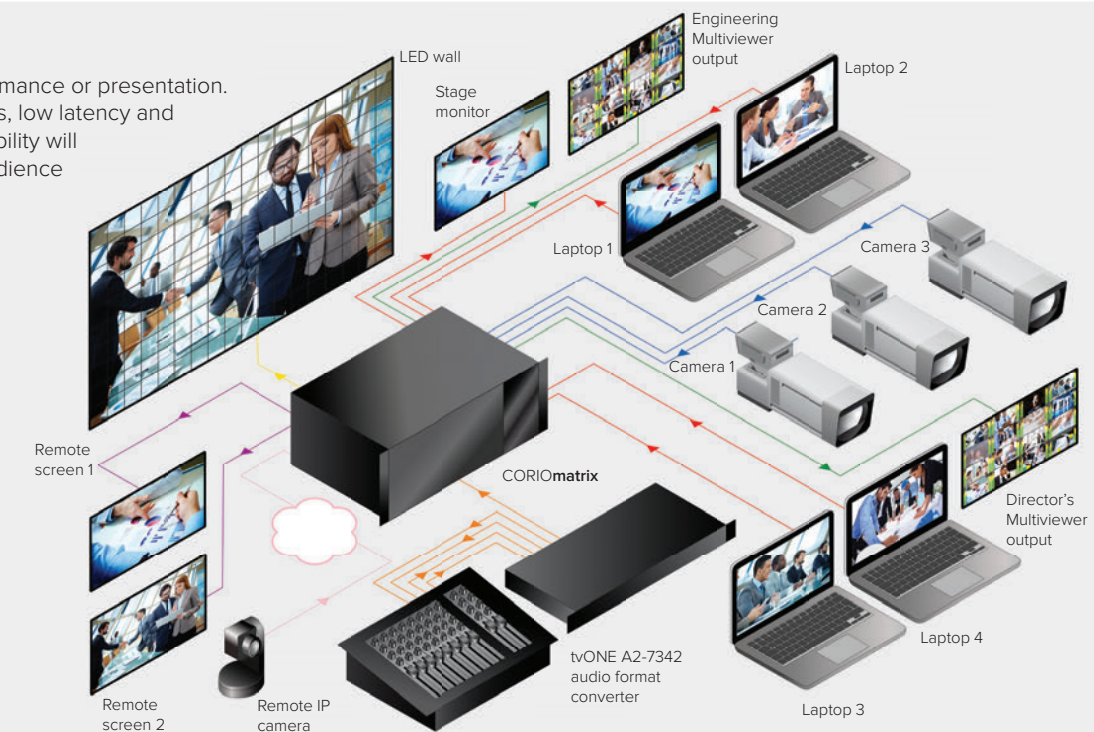

Events

Boost your performance or presentation. Multi-format inputs, low latency and LED wall compatibility will captivate your audience

- 4K HDMI
- HDMI
- HDBaseT
- DVI-I
- H.264
- 3G-SDI
- Audio