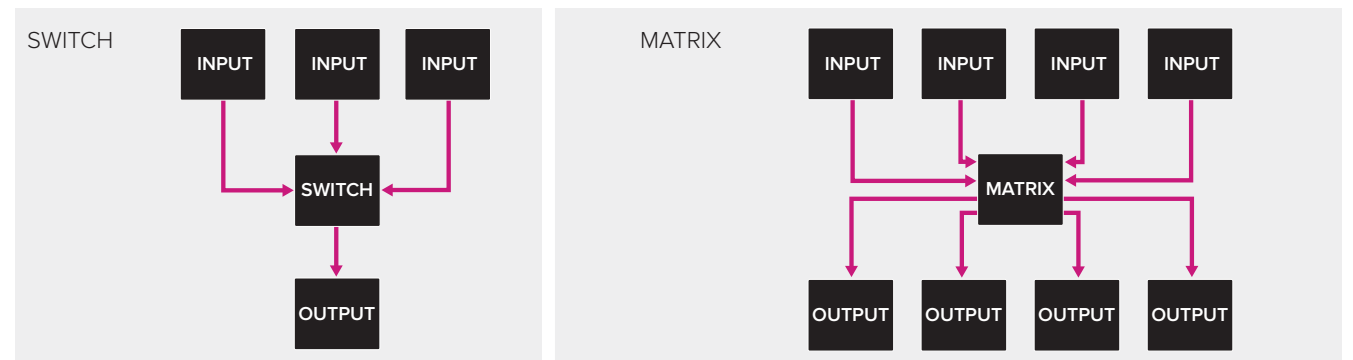

tvONE switcher product development timeline

The tvONE difference:

Are you suffering from heart-stopping “AV moments”? Then step up to tvONE’s leading range of ultra-reliable switchers and matrices that feature award winning performance as standard. Choose from our range of solutions for every need and every budget. From entry level products, to advanced systems, tvONE provides easy integration of the most popular inputs and outputs, together with solutions that can expand up to thousands of end points.

Switcher selection guide:

Experience our AV, Broadcast and IP solutions with rich feature sets including format conversion, scaling and extension.

Cable type – tvONE has the widest range of input and output types. All our solutions are designed, manufactured and tested for real-world environments where interoperability and clean, synchronous switching are key while still maintaining low latency and high image quality.

Size – tvONE solutions include switches (single output) and matrices (multiple outputs) in a variety of sizes.

Features – Choose from the widest range of features for the perfect installation.

Control – tvONE solutions offer a range of options to allow users to easily control their matrix and switcher solutions. Choose from front panels, control software and web browsers, on screen display (OSD) and infra-red control options. You can also integrate our CORIO based solutions to popular AV control solutions simply and easily using our free to download plug-ins.