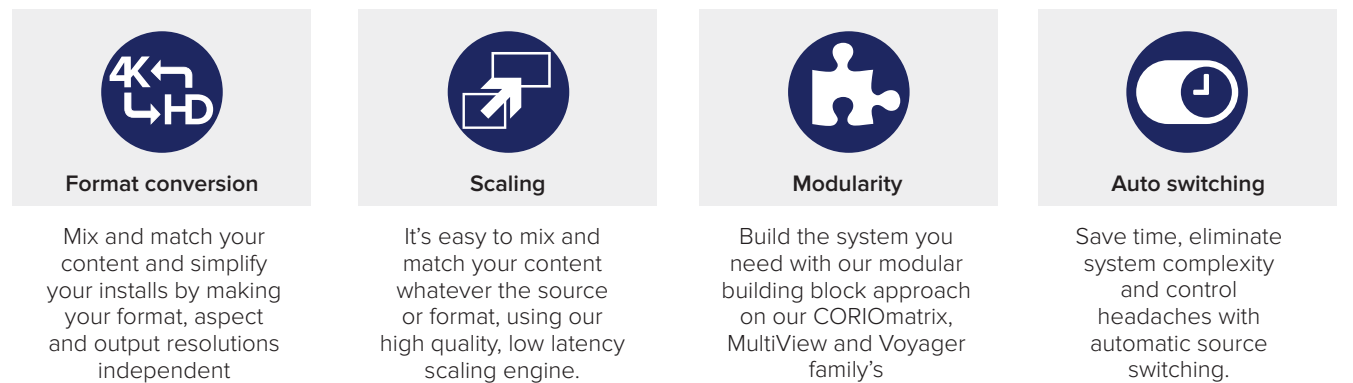

tvONE switcher product development timeline

The tvONE difference:

Are you suffering from heart-stopping “AV moments”? Then step up to tvONE’s leading range of ultra-reliable switchers and matrices that feature award winning performance as standard. Choose from our range of solutions for every need and every budget. From entry level products, to advanced systems, tvONE provides easy integration of the most popular inputs and outputs, together with solutions that can expand up to thousands of end points.

Switcher selection guide:

Experience our AV, Broadcast and IP solutions with rich feature sets including format conversion, scaling and extension.

Cable type – tvONE has the widest range of input and output types. All our solutions are designed, manufactured and tested for real-world environments where interoperability and clean, synchronous switching are key while still maintaining low latency and high image quality.

Size – tvONE solutions include switches (single output) and matrices (multiple outputs) in a variety of sizes.

Features – Choose from the widest range of features for the perfect installation.

Control – tvONE solutions offer a range of options to allow users to easily control their matrix and switcher solutions. Choose from front panels, control software and web browsers, on screen display (OSD) and infra-red control options. You can also integrate our CORIO based solutions to popular AV control solutions simply and easily using our free to download plug-ins.

Small Switchers & Matrices - up to 8x8

Connect and present in seconds with our compact solutions with fast switching, wide format support and easy control. tvONE guarantees glitch-free switching between a variety of computer and other signal types to a single output for corporate, medical, government, hospitality and control rooms.