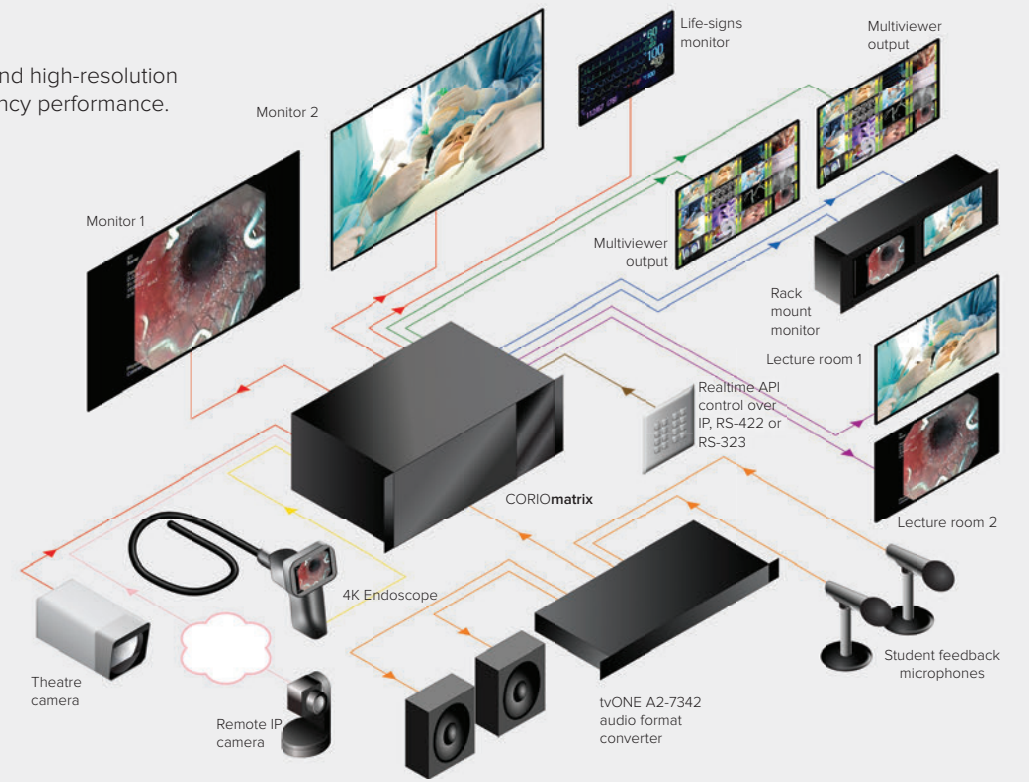

The EU assembly in Belgium counts on many CORIOmatrix signal conversion abilities, every day

Medium Matrices - up to 60 inputs or 24 outputs

The CORIOmatrix series is the ultimate 4K modular AV matrix with scaling, format conversion and extension capabilities built in as standard. The versatility and adaptability provided by the CORIOmatrix modular design helps integrators overcome the wide-ranging challenges of BYOD.

INPUT MODULES

- COMING SOON: Streaming media and 4K playback
- NEW: Dual 4K HDMI
- NEW: Quad 2K HDMI
- NEW: Dual Long Reach 1080p HDBaseT
- Dual DVI Universal
- Dual 3G-SDI broadcast
- NEW: Quad 3G-SDI broadcast
- HD-SDI broadcast
- Audio routing

EASY CONTROL

- 3rd party control
- CORIOmatrix web UI

OUTPUT MODULES

- NEW: 4K HDMI Scaled
- Dual DVI-U Scaled
- Dual HDBaseT Scaled
- Dual 3G-SDI
- Dual DVI Monitoring
- Multiviewer monitoring

Modular

Scaling

Format conversion

IP

Compatible tvONE products

Installation examples:

Medical

Operating Rooms demand high-resolution video with ultra-low latency performance.

- 4K HDMI
- HDMI
- HDBaseT
- DVI-I
- H.264
- 3G-SDI
- Audio
- Control