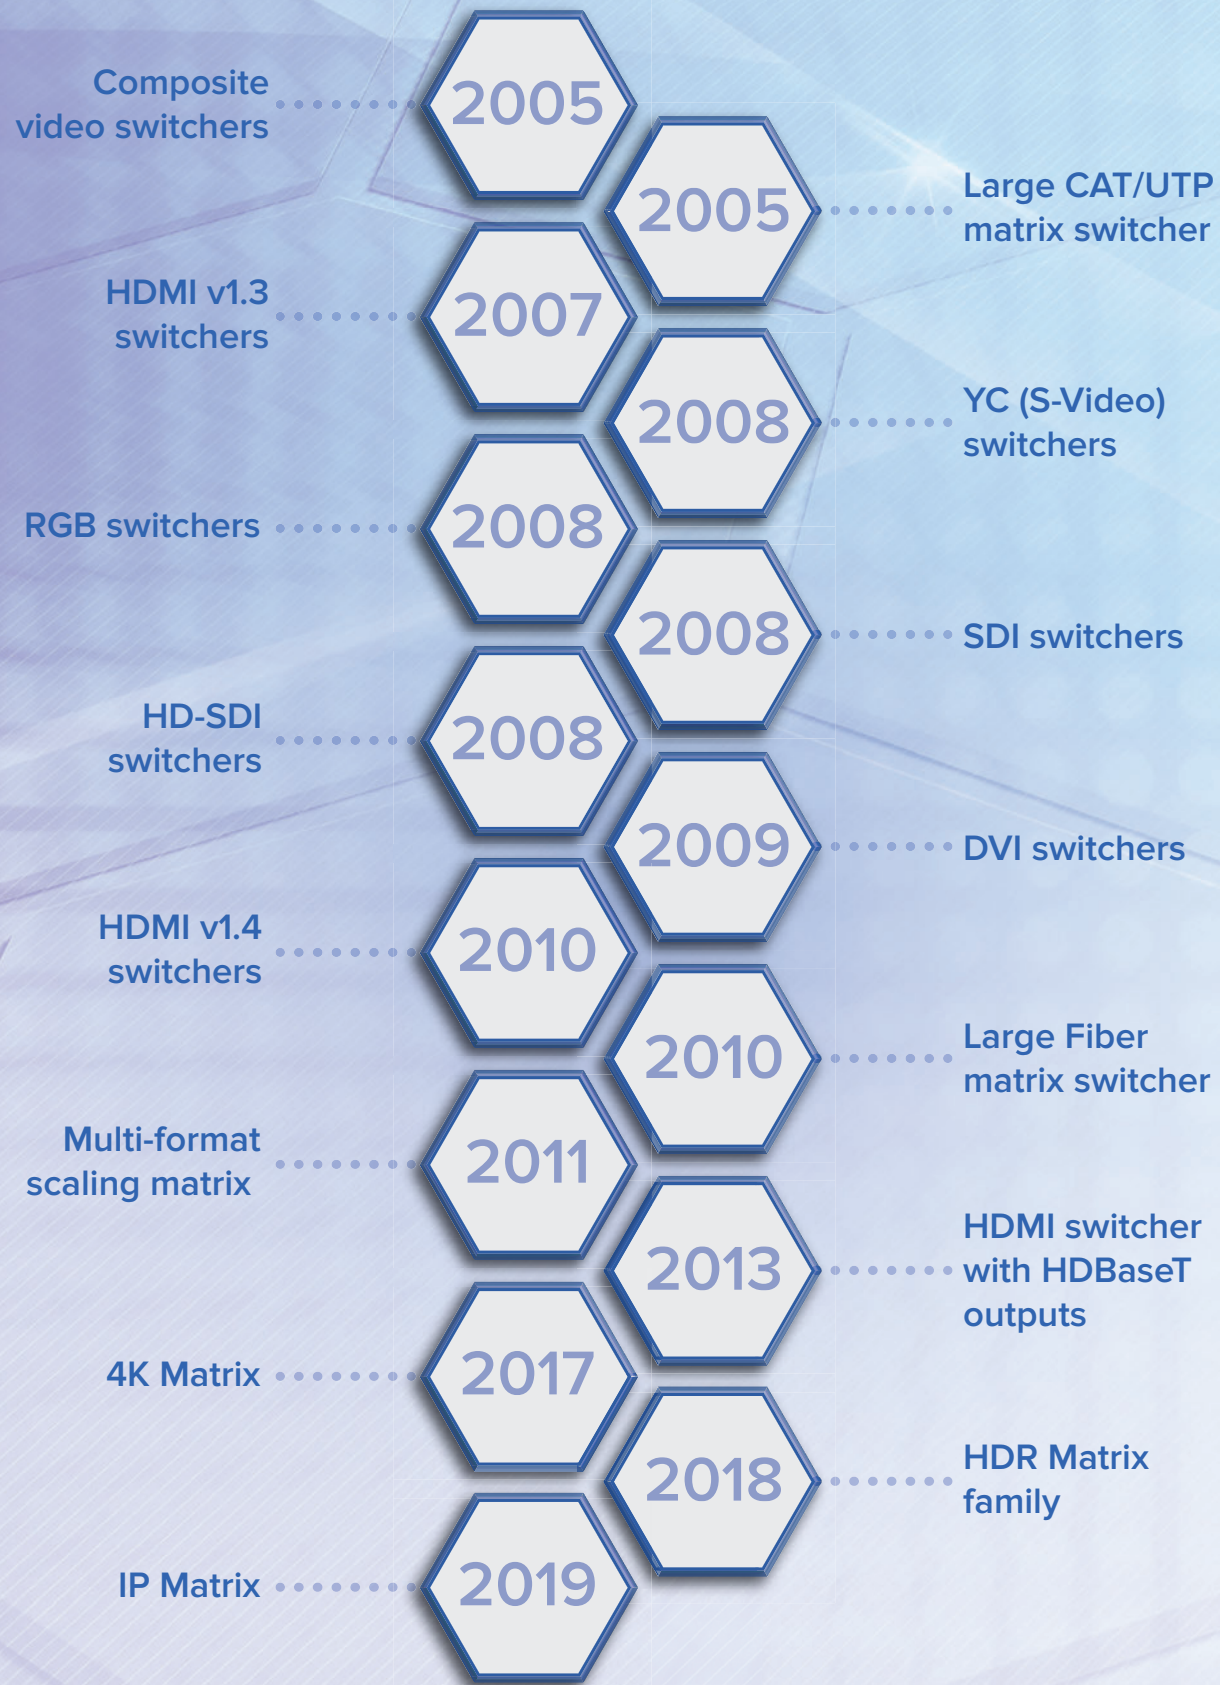

SWITCH

Best-in-class switches and matrices for sending sources to single or multiple destinations

Supporting mission-critical AV installations world-wide.
We Engineer Confidence.

tvONE[®]
We Engineer Confidence

tvONE switcher product development timeline

The tvONE difference:

Are you suffering from heart-stopping “AV moments”? Then step up to tvONE’s leading range of ultra-reliable switchers and matrices that feature award winning performance as standard. Choose from our range of solutions for every need and every budget. From entry level products, to advanced systems, tvONE provides easy integration of the most popular inputs and outputs, together with solutions that can expand up to thousands of end points.

Switcher selection guide:

Experience our AV, Broadcast and IP solutions with rich feature sets including format conversion, scaling and extension.

Cable type – tvONE has the widest range of input and output types. All our solutions are designed, manufactured and tested for real-world environments where interoperability and clean, synchronous switching are key while still maintaining low latency and high image quality.

MX-6544

MX-6588

HDMI 2.0 is the new standard for switching 4K/60 video where you need life-like, deep color rendition. The MX-65xx matrix switcher series provides guaranteed HDMI 2.0 performance and allows you to switch multiple sources to multiple display devices independently or at the same time.