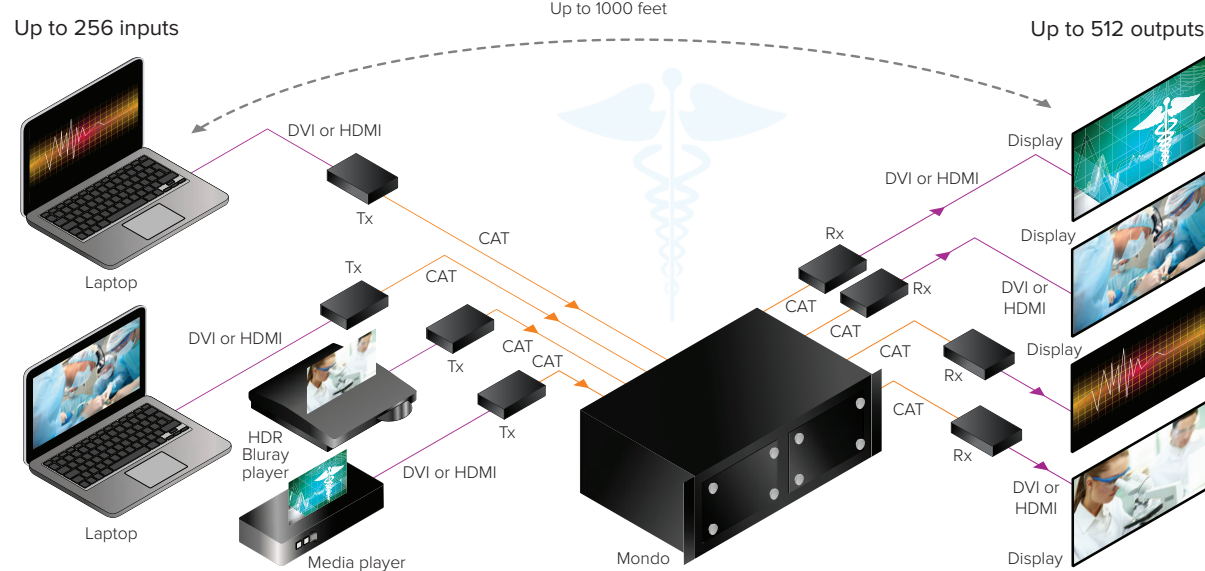

New York Stock Exchange relies on Voyager Fiber 24/7

Large CAT Matrices – up to 256x512

The Mondo is the benchmark for AV switching over UTP and is available in many configurations ranging from 16x16 up to 256x512. It's the proven core of many mission critical installation world-wide that deliver flexible switching and long-distance extension of video, audio and control signals.

Large Fiber Matrices – 1000+ ports

Voyager is a high-performance system using fiber for short or long-haul transport of uncompressed 1080p/60 video. Options include single-mode (up to 18.75 miles / 30 Kilometers) and multi-mode (up to 6,600 feet / 2 Kilometers).

The VG-Matrix series is the beating heart of large deployments of up to 2,000 end points. The modular and scalable full cross point matrix switching platform is field configurable in increments of eight inputs and/or outputs up to 160x160 and beyond.

Simply add interoperable modular or compact form end points to your matrix for a limitless variety of end-to-end configurations for the distribution of uncompressed video, audio and RS-232 control signals.