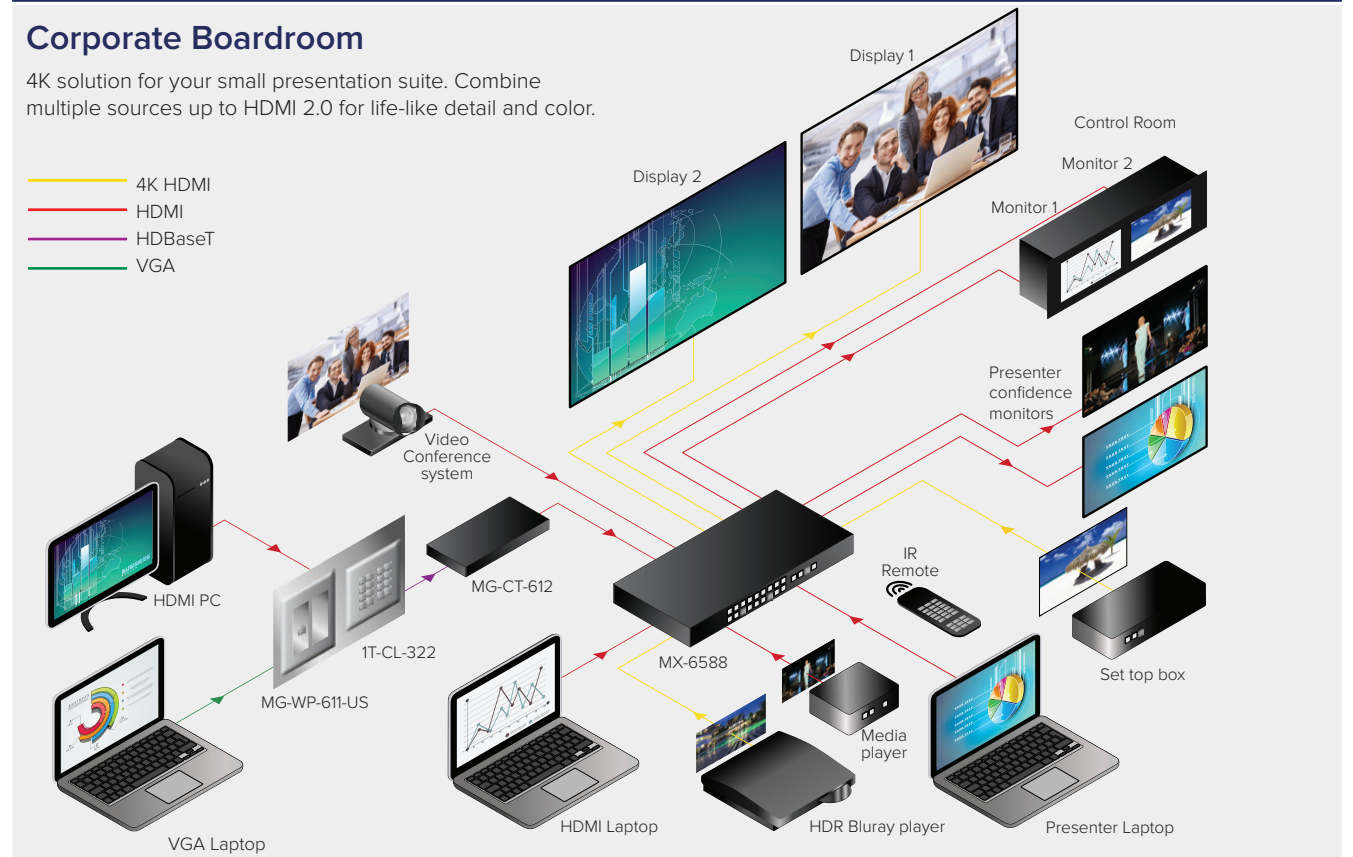

MX-6544

MX-6588

HDMI 2.0 is the new standard for switching 4K/60 video where you need life-like, deep color rendition. The MX-65xx matrix switcher series provides guaranteed HDMI 2.0 performance and allows you to switch multiple sources to multiple display devices independently or at the same time.

1T-SX-654

MX-8488

MX-5288

A range of small switches are available in a number of fit-for-purpose designs. tvONE guarantees high-performance routing of HDMI, DVI and HDBaseT signals. Full bandwidth processing, easy EDID management and a variety of control options ensures ultra-reliable operation and peace of mind for integrators and end users.

4K solution for your small presentation suite. Combine multiple sources up to HDMI 2.0 for life-like detail and color.

Small switch application

Hotel Ballroom

Quickly convert your room from a wedding to corporate presentation with our HDMI 2.0 auto-switcher.

The EU assembly in Belgium counts on many CORIOmatrix signal conversion abilities, every day

Medium Matrices - up to 60 inputs or 24 outputs

The CORIOmatrix series is the ultimate 4K modular AV matrix with scaling, format conversion and extension capabilities built in as standard. The versatility and adaptability provided by the CORIOmatrix modular design helps integrators overcome the wide-ranging challenges of BYOD.