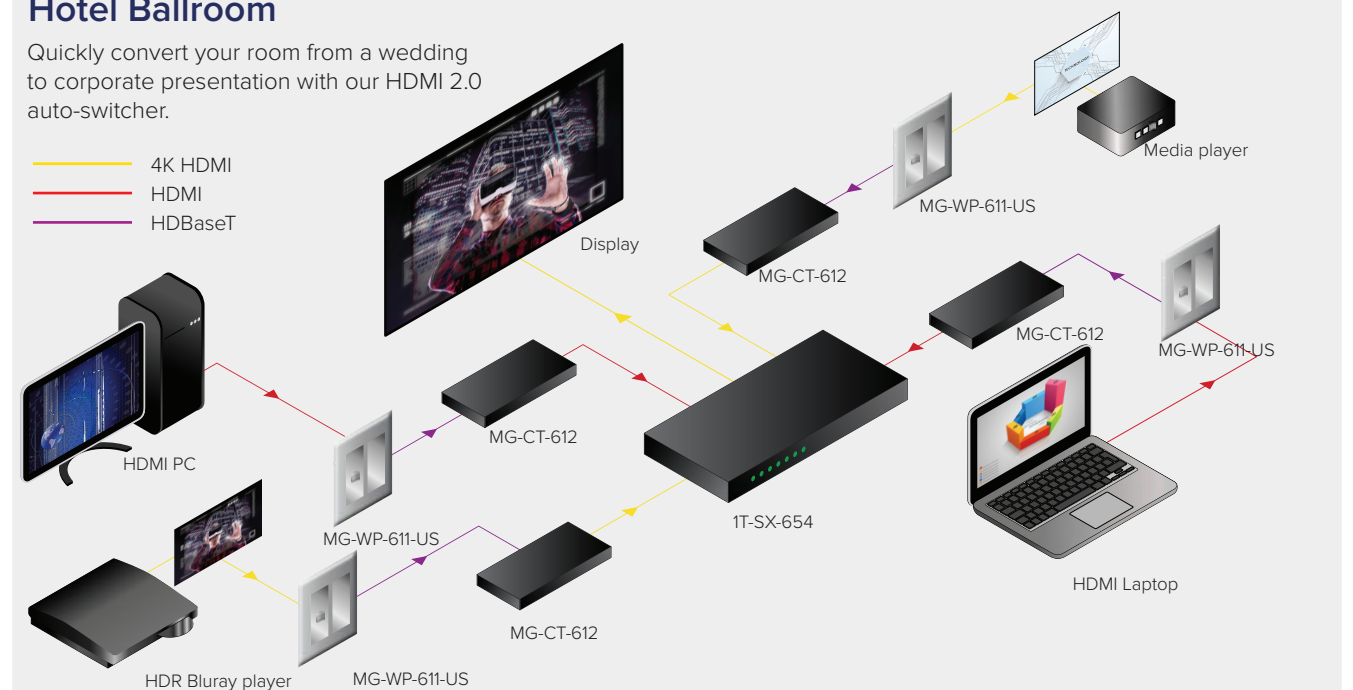

MX-6544

MX-6588

HDMI 2.0 is the new standard for switching 4K/60 video where you need life-like, deep color rendition. The MX-65xx matrix switcher series provides guaranteed HDMI 2.0 performance and allows you to switch multiple sources to multiple display devices independently or at the same time.

1T-SX-654

MX-8488

MX-5288

A range of small switches are available in a number of fit-for-purpose designs. tvONE guarantees high-performance routing of HDMI, DVI and HDBaseT signals. Full bandwidth processing, easy EDID management and a variety of control options ensures ultra-reliable operation and peace of mind for integrators and end users.

4K solution for your small presentation suite. Combine multiple sources up to HDMI 2.0 for life-like detail and color.

Small switch application

Hotel Ballroom

Quickly convert your room from a wedding to corporate presentation with our HDMI 2.0 auto-switcher.

The EU assembly in Belgium counts on many CORIOmatrix signal conversion abilities, every day

Medium Matrices - up to 60 inputs or 24 outputs

The CORIOmatrix series is the ultimate 4K modular AV matrix with scaling, format conversion and extension capabilities built in as standard. The versatility and adaptability provided by the CORIOmatrix modular design helps integrators overcome the wide-ranging challenges of BYOD.