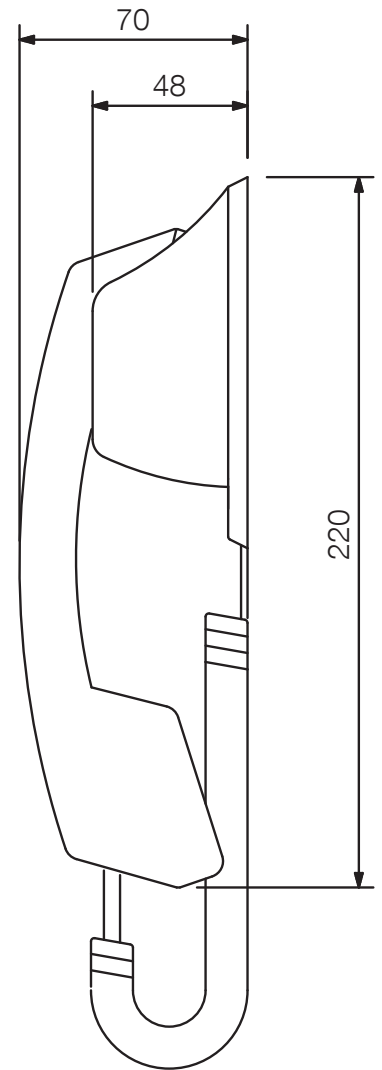

The RS-191 Handset is designed exclusively for use indoors in combination with the RS-190 Substation. Lifting the handset permits handset conversation. Handset conversation can be established in conjunction with the optional Flush-mount Hands-free Master Station N-8031MS.

Order no: RS-191
Alternative products: N-8031MS, N-8031SB

Specifications

Finish	Surface treated steel plate, white paint (RAL9016)
--------	--

Appearance

Front View

Side View

UNIT:mm

SCALE:1/3