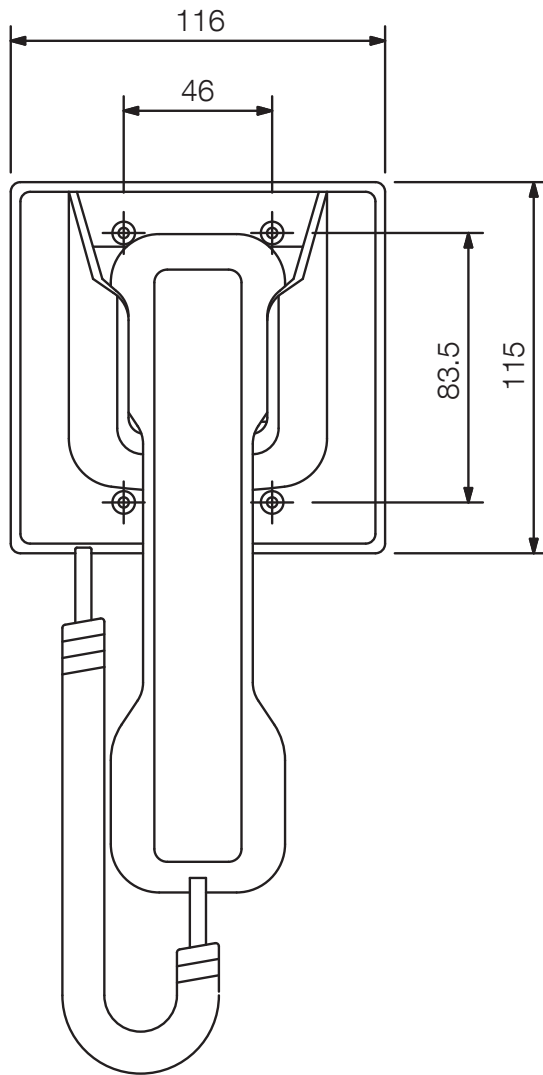

The RS-191 Handset is designed exclusively for use indoors in combination with the RS-190 Substation. Lifting the handset permits handset conversation. Handset conversation can be established in conjunction with the optional Flush-mount Hands-free Master Station N-8031MS.

Order no: RS-191
Alternative products: N-8031MS, N-8031SB

Specifications

Finish	Surface treated steel plate, white paint (RAL9016)
--------	--

Appearance

Front View

Side View

UNIT:mm

SCALE:1/3