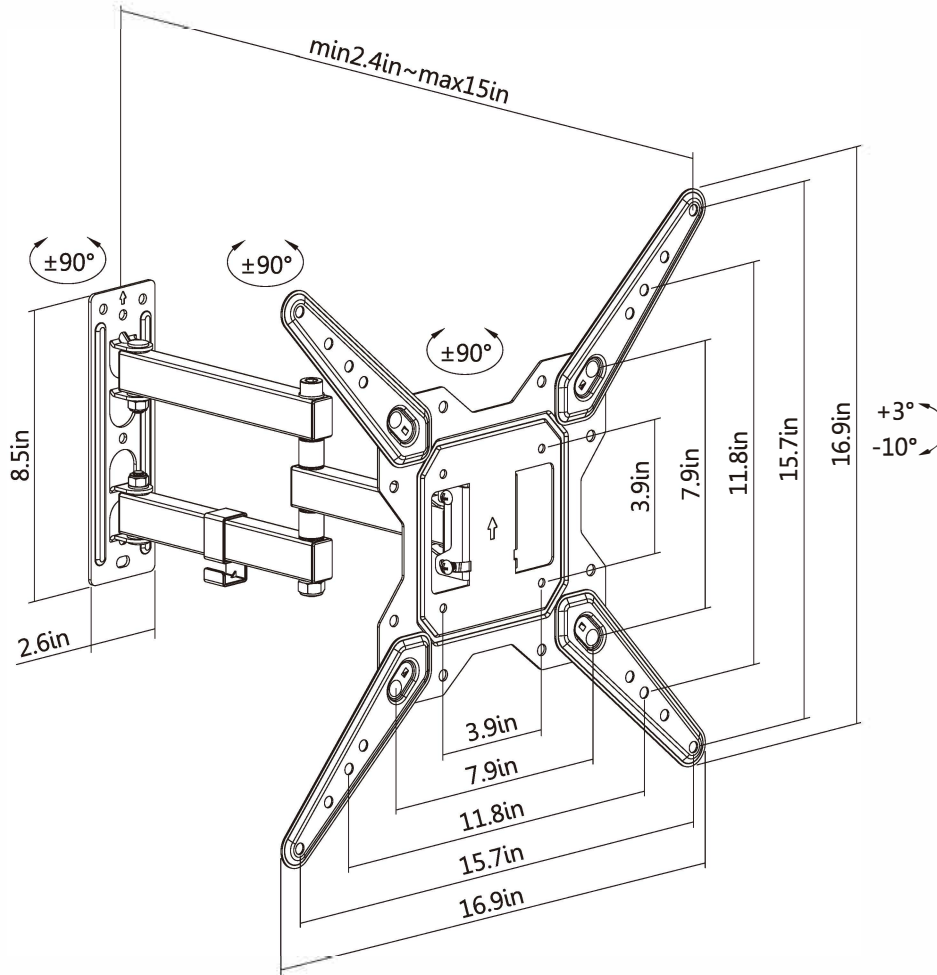

SB-E2355ART

ECO SERIES

**Full-Motion TV Wall Mount**

**SB-E2355ART**

**ECO SERIES  
Full-Motion TV Wall Mount**

● **Tilt and Swivel**

ensure the TV is perfectly positioned for any seat in the house

● **Extend or Retract Easily**

for comfortable viewing distance

● **Adjustable Adaptor Arms**

extend to fit various screen sizes

● **Cable Management**

for a clean appearance

**100X100 - 400X400 VESA Range**

(100x200 VESA compatible with 43" SONY® TVs)

100x100  
200x100  
**100x200**  
200x200

300x300  
400x400

400x200  
300x200

400x300

**SB-E2355ART**

**ECO SERIES  
Full-Motion TV Wall Mount**

Item No.	SB-E2355ART
Screen Size	23"-55"
Max. VESA	400x400
Weight Capacity	30kg/66lbs
Strength Tested	3 Times Approved
Profile	60-382mm (2.4"-15")
Tilt Range	+3°--10°
Swivel Range	+90°--90°