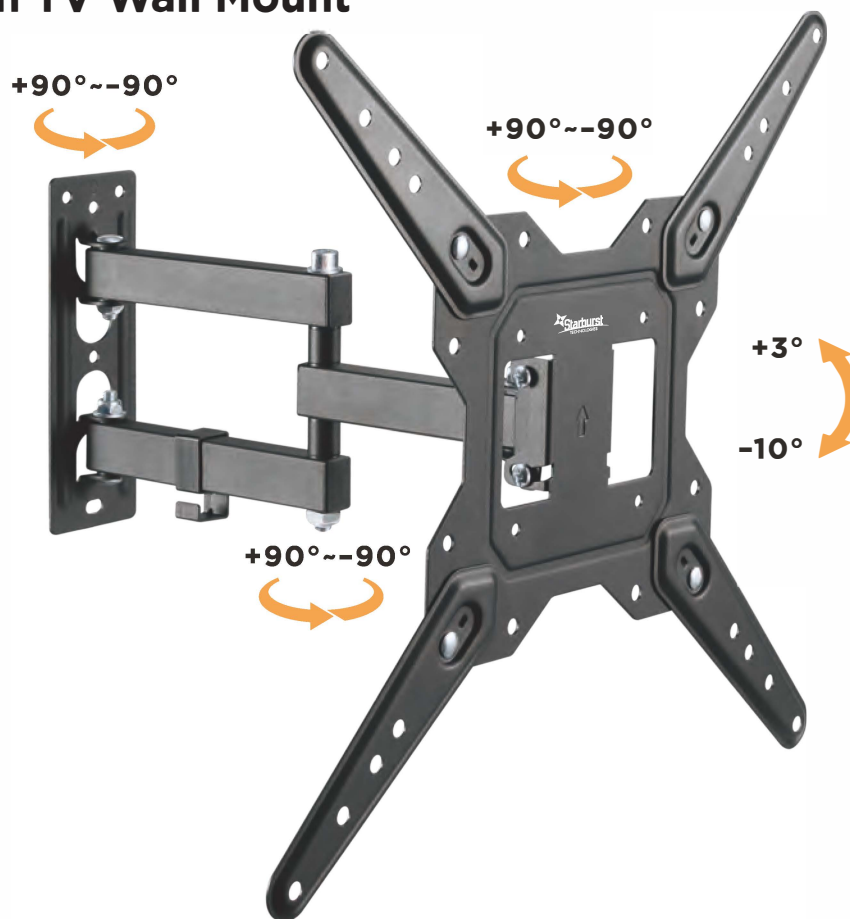

SB-E2355ART

ECO SERIES

**Full-Motion TV Wall Mount**

**SB-E2355ART**

**ECO SERIES  
Full-Motion TV Wall Mount**

● **Tilt and Swivel**

ensure the TV is perfectly positioned for any seat in the house

● **Extend or Retract Easily**

for comfortable viewing distance

● **Adjustable Adaptor Arms**

extend to fit various screen sizes

● **Cable Management**

for a clean appearance

**100X100 - 400X400 VESA Range**

(100x200 VESA compatible with 43" SONY® TVs)

100x100  
200x100  
**100x200**  
200x200

300x300  
400x400

400x200  
300x200

400x300

**SB-E2355ART**

**ECO SERIES  
Full-Motion TV Wall Mount**

Item No.	SB-E2355ART
Screen Size	23"-55"
Max. VESA	400x400
Weight Capacity	30kg/66lbs
Strength Tested	3 Times Approved
Profile	60-382mm (2.4"-15")
Tilt Range	+3°--10°
Swivel Range	+90°--90°