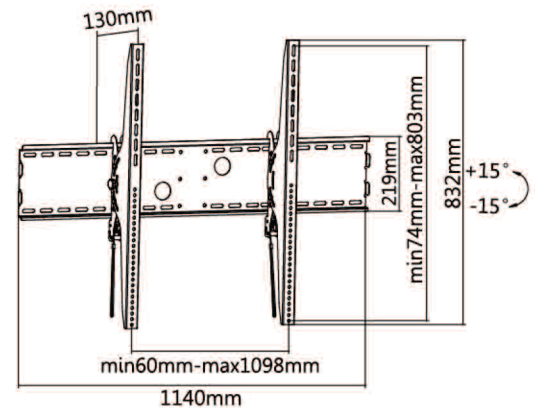

Heavy Duty Tilt Wall Mount

SB-60100WMT-XL
FOR 60" TO 100" DISPLAYS

STARBURST TECHNOLOGIES: Empowering Communication Networks since 1986

Starburst Technologies (Starburst) TV-DISPLAY Wall Mounts offer an unbeatable combination of quality and cost effective price point. Each mount has been designed to work not only in the home, but also in the more demanding Commercial-Hospitality environment. All Starburst mounts are built to a higher Commercial-Hospitality grade standard.

The **SB-60100WMT-XL** is a tilt wall mount, designed for larger displays and to make the maximum use of a minimum of space. It can position the display as close as 5.12" to the wall.

SB-60100WMT -XL

BEAST
SERIES

Specifications

Screen Size	Weight Capacity	VESA
60"-100"	102kg/225lbs	200x200 300x300 400x200 400x400 600x400 600x600 800x400 800x600 800x800 1000x400 1000x600 1000x800
Profile to Wall	Tilt Range	Bubble Level
130mm/5.12"	+15° - -15°	No
Spring Lock	Curved TV	Strength Tested
Yes	Yes	Four Times