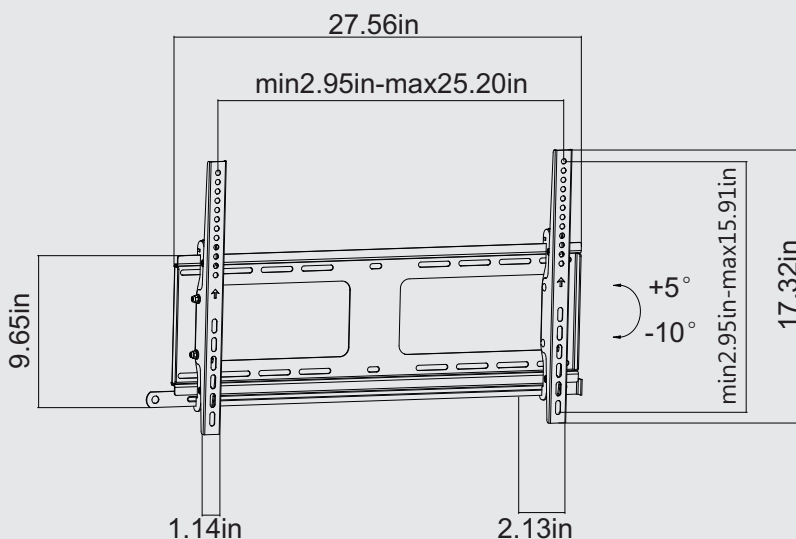

<https://starburstmounts.com/pages/why-starburst>
<https://prezi.com/view/zDnpErebTKb2Vjvi9HMh/>

SB-3780WMT-ANTI THEFT

Heavy Duty Tilt

TV Wall Mount For 37-80" Displays

Specifications

Screen Size	Weight Capacity	VESA	Profile to Wall	Tilt Range	Strength Tested
37"-80"	80 kg / 176 lbs	200x200 300x300 400x200 400x400 600x400	54mm/2.13"	+5° ~ -12°	Four Times