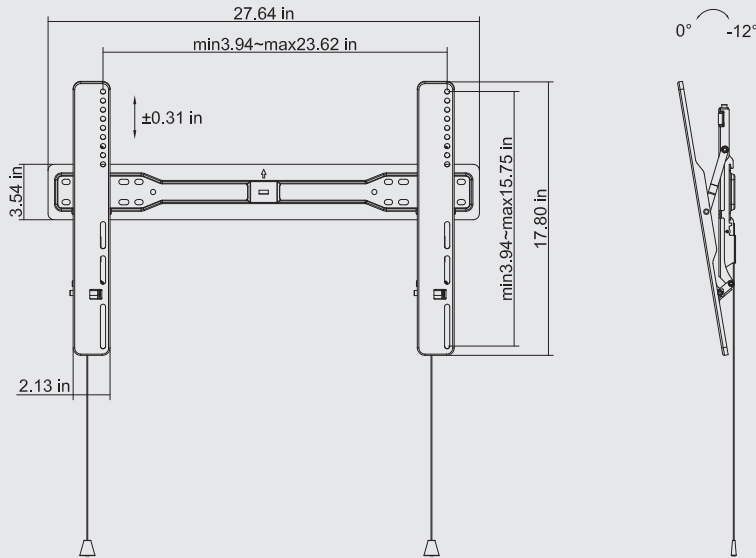

Features:

- Fits most 37-70" TVs
- ULTRA SLIM 1.2" profile
- Max Weight Capacity 77 lbs
- Built in Bubble Level
- Toolless Tilting: easily adjust tilt for enhanced viewing position or remove glare
- Quick Release SPRING LOCK: pull straps to lock or unlock TV
- Post Installation Screen Leveling for perfect placement
- Lateral Shift for off center studs
- Cable Management
- Eco-Friendly No Styrofoam packaging

Fine-Tuning Level Adjustment allows for easy post-installation positioning.

Toolless Tilting Mechanism reduces eye and neck pain by optimizing viewing angles.

Smooth Lateral Shift slides L/R to solve off-center studs for perfect TV placement.

Quick-Release Spring Lock locks and releases the TV in a snap.

STARBURST TECHNOLOGIES

ULTRA SLIM TILT 37-70" TV Mount

SB-3770UST

SPECIFICATIONS:

UPC CODE	TV Size Range	MAX Weight Capacity	Profile to Wall	TILT	Mounting Pattern (Universal VESA)	UL LISTED	Warranty
85003493046	37-70"	77 lbs	1.2" when flush to wall	+0 / -12 degrees	200x200, 300x200, 300x300 400x200, 400x300, 400x400 600x400	UL LISTED	5 Years

UNIT DIMENSIONS:

Product Width Left to Right	Product Height Top to Bottom	QTY/CARTON	DIMENSIONS OF CARTON BOX	Carton Weight
27.6"	17.7"	1 PC/CTN	30x8x3.25"	9 lbs

STARBURST TECHNOLOGIES

ULTRA SLIM TILT 37-70" TV Mount