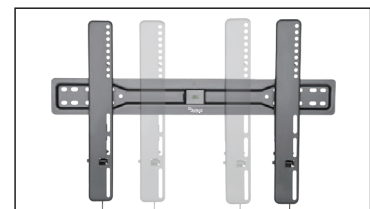

Profile to Wall

1.2"

ULTRA SLIM TILT PRODUCT DESCRIPTION

The Starburst SB-3770UST is an ULTRA SLIM TILT TV WALL MOUNT fits most 37-70" TV's up to 77 pounds. Positioned only 1.2" from the wall, the Starburst SB-3770UST provides a modern picture frame effect with the added benefit of a tilt option to insure the perfect viewing angle. Other Special features built in bubble level, Smooth Lateral Shift for off center studs, quick release spring lock and post installation fine-tuning level adjustment. Includes a 5-year limited warranty. UL Certified.

Features:

- Fits most 37-70" TVs
- ULTRA SLIM 1.2" profile
- Max Weight Capacity 77 lbs
- Built in Bubble Level
- Toolless Tilting: easily adjust tilt for enhanced viewing position or remove glare
- Quick Release SPRING LOCK: pull straps to lock or unlock TV
- Post Installation Screen Leveling for perfect placement
- Lateral Shift for off center studs
- Cable Management
- Eco-Friendly No Styrofoam packaging

Fine-Tuning Level Adjustment allows for easy post-installation positioning.

Toolless Tilting Mechanism reduces eye and neck pain by optimizing viewing angles.

Smooth Lateral Shift slides L/R to solve off-center studs for perfect TV placement.

Quick-Release Spring Lock locks and releases the TV in a snap.

STARBURST TECHNOLOGIES

ULTRA SLIM TILT 37-70" TV Mount

SB-3770UST

SPECIFICATIONS:

UPC CODE	TV Size Range	MAX Weight Capacity	Profile to Wall	TILT	Mounting Pattern (Universal VESA)	UL LISTED	Warranty
85003493046	37-70"	77 lbs	1.2" when flush to wall	+0 / -12 degrees	200x200, 300x200, 300x300 400x200, 400x300, 400x400 600x400	UL LISTED	5 Years