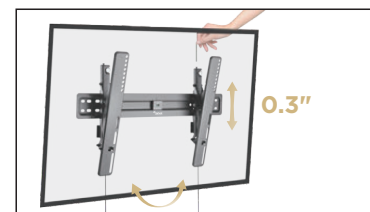

Profile to Wall

1.2"

ULTRA SLIM TILT PRODUCT DESCRIPTION

The Starburst SB-3770UST is an ULTRA SLIM TILT TV WALL MOUNT fits most 37-70" TV's up to 77 pounds. Positioned only 1.2" from the wall, the Starburst SB-3770UST provides a modern picture frame effect with the added benefit of a tilt option to insure the perfect viewing angle. Other Special features built in bubble level, Smooth Lateral Shift for off center studs, quick release spring lock and post installation fine-tuning level adjustment. Includes a 5-year limited warranty. UL Certified.

Features:

- Fits most 37-70" TVs
- ULTRA SLIM 1.2" profile
- Max Weight Capacity 77 lbs
- Built in Bubble Level
- Toolless Tilting: easily adjust tilt for enhanced viewing position or remove glare
- Quick Release SPRING LOCK: pull straps to lock or unlock TV
- Post Installation Screen Leveling for perfect placement
- Lateral Shift for off center studs
- Cable Management
- Eco-Friendly No Styrofoam packaging

Fine-Tuning Level Adjustment allows for easy post-installation positioning.

Toolless Tilting Mechanism reduces eye and neck pain by optimizing viewing angles.

Smooth Lateral Shift slides L/R to solve off-center studs for perfect TV placement.

Quick-Release Spring Lock locks and releases the TV in a snap.

STARBURST TECHNOLOGIES

ULTRA SLIM TILT 37-70" TV Mount

SB-3770UST

SPECIFICATIONS:

UPC CODE	TV Size Range	MAX Weight Capacity	Profile to Wall	TILT	Mounting Pattern (Universal VESA)	UL LISTED	Warranty
85003493046	37-70"	77 lbs	1.2" when flush to wall	+0 / -12 degrees	200x200, 300x200, 300x300 400x200, 400x300, 400x400 600x400	UL LISTED	5 Years