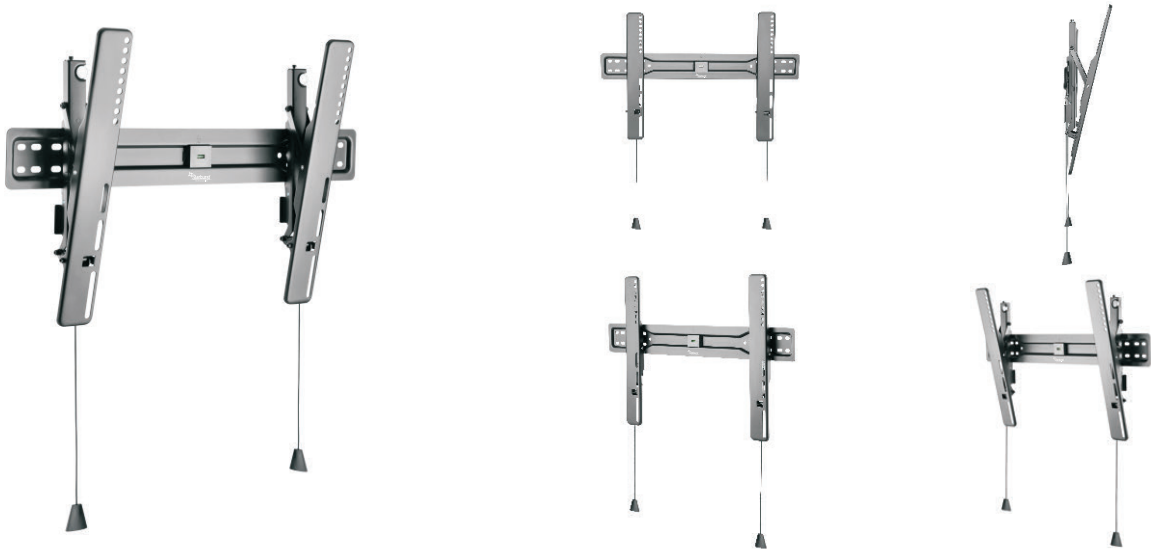

Profile to Wall

1.2"

ULTRA SLIM TILT PRODUCT DESCRIPTION

The Starburst SB-3770UST is an ULTRA SLIM TILT TV WALL MOUNT fits most 37-70" TV's up to 77 pounds. Positioned only 1.2" from the wall, the Starburst SB-3770UST provides a modern picture frame effect with the added benefit of a tilt option to insure the perfect viewing angle. Other Special features built in bubble level, Smooth Lateral Shift for off center studs, quick release spring lock and post installation fine-tuning level adjustment. Includes a 5-year limited warranty. UL Certified.

Features:

- Fits most 37-70" TVs
- ULTRA SLIM 1.2" profile
- Max Weight Capacity 77 lbs
- Built in Bubble Level
- Toolless Tilting: easily adjust tilt for enhanced viewing position or remove glare
- Quick Release SPRING LOCK: pull straps to lock or unlock TV
- Post Installation Screen Leveling for perfect placement
- Lateral Shift for off center studs
- Cable Management
- Eco-Friendly No Styrofoam packaging

Fine-Tuning Level Adjustment allows for easy post-installation positioning.

Toolless Tilting Mechanism reduces eye and neck pain by optimizing viewing angles.

Smooth Lateral Shift slides L/R to solve off-center studs for perfect TV placement.

Quick-Release Spring Lock locks and releases the TV in a snap.

STARBURST TECHNOLOGIES

ULTRA SLIM TILT 37-70" TV Mount

SB-3770UST

SPECIFICATIONS:

UPC CODE	TV Size Range	MAX Weight Capacity	Profile to Wall	TILT	Mounting Pattern (Universal VESA)	UL LISTED	Warranty
85003493046	37-70"	77 lbs	1.2" when flush to wall	+0 / -12 degrees	200x200, 300x200, 300x300 400x200, 400x300, 400x400 600x400	UL LISTED	5 Years