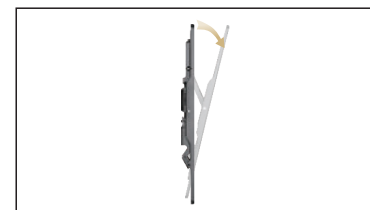

STARBURST TECHNOLOGIES ULTRA SLIM TILT 37-70" TV Mount SB-3770UST

Thinner but Stronger
Closer and Easier !

WHY STARBURST?

Starburst Technologies (Starburst) TV-DISPLAY Wall Mounts offer an unbeatable combination of quality and a cost effective price point. Each mount has been designed to work not only in the home, but also in a more demanding Commercial environment.

Profile to Wall

1.2"

ULTRA SLIM TILT PRODUCT DESCRIPTION

The Starburst SB-3770UST is an ULTRA SLIM TILT TV WALL MOUNT fits most 37-70" TV's up to 77 pounds. Positioned only 1.2" from the wall, the Starburst SB-3770UST provides a modern picture frame effect with the added benefit of a tilt option to insure the perfect viewing angle. Other Special features built in bubble level, Smooth Lateral Shift for off center studs, quick release spring lock and post installation fine-tuning level adjustment. Includes a 5-year limited warranty. UL Certified.

Features:

- Fits most 37-70" TVs
- ULTRA SLIM 1.2" profile
- Max Weight Capacity 77 lbs
- Built in Bubble Level
- Toolless Tilting: easily adjust tilt for enhanced viewing position or remove glare
- Quick Release SPRING LOCK: pull straps to lock or unlock TV
- Post Installation Screen Leveling for perfect placement
- Lateral Shift for off center studs
- Cable Management
- Eco-Friendly No Styrofoam packaging

Fine-Tuning Level Adjustment allows for easy post-installation positioning.

Toolless Tilting Mechanism reduces eye and neck pain by optimizing viewing angles.

Smooth Lateral Shift slides L/R to solve off-center studs for perfect TV placement.