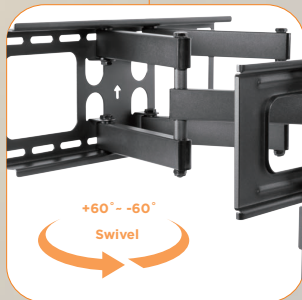

SB-3765ART-D

**Swivel Tilt Extend
Full Motion TV Wall Mount
For 37-65" Displays**

WHY STARBURST?

Starburst Technologies (Starburst) TV-DISPLAY Wall Mounts offer an unbeatable combination of quality and cost effective price point. Each mount has been designed to work not only in the home, but also in a more demanding Commercial-hospitality environment.

EASY TILT option allows TV angle adjustment

Swiveling arm offer maximum viewing flexibility

Built-in screen level adjustment

CONTACT:

Starburst Technologies®
a division of PDI Communications Inc.

6353 W Rogers Circle #6, Boca Raton, FL 33487
TF: 800-242-1606
Email: sales@starburstmounts.com
Web: www.starburstmounts.com

<https://starburstmounts.com/pages/why-starburst>
<https://prezi.com/view/zDnpErebTKb2Vjvi9HMh/>

SB-3765ART-D

Swivel Tilt Extend
Full Motion TV Wall Mount
For 37-65" Displays

Specifications

Screen Size	Weight Capacity	VESA	Profile to Wall	Swivel Range	Strength Tested
37"-65"	41 kg / 90 lbs	200x200 300x300 400x200 400x400 600x400	64-510mm/2.5-20.1"	-60°-+60°	Four Times