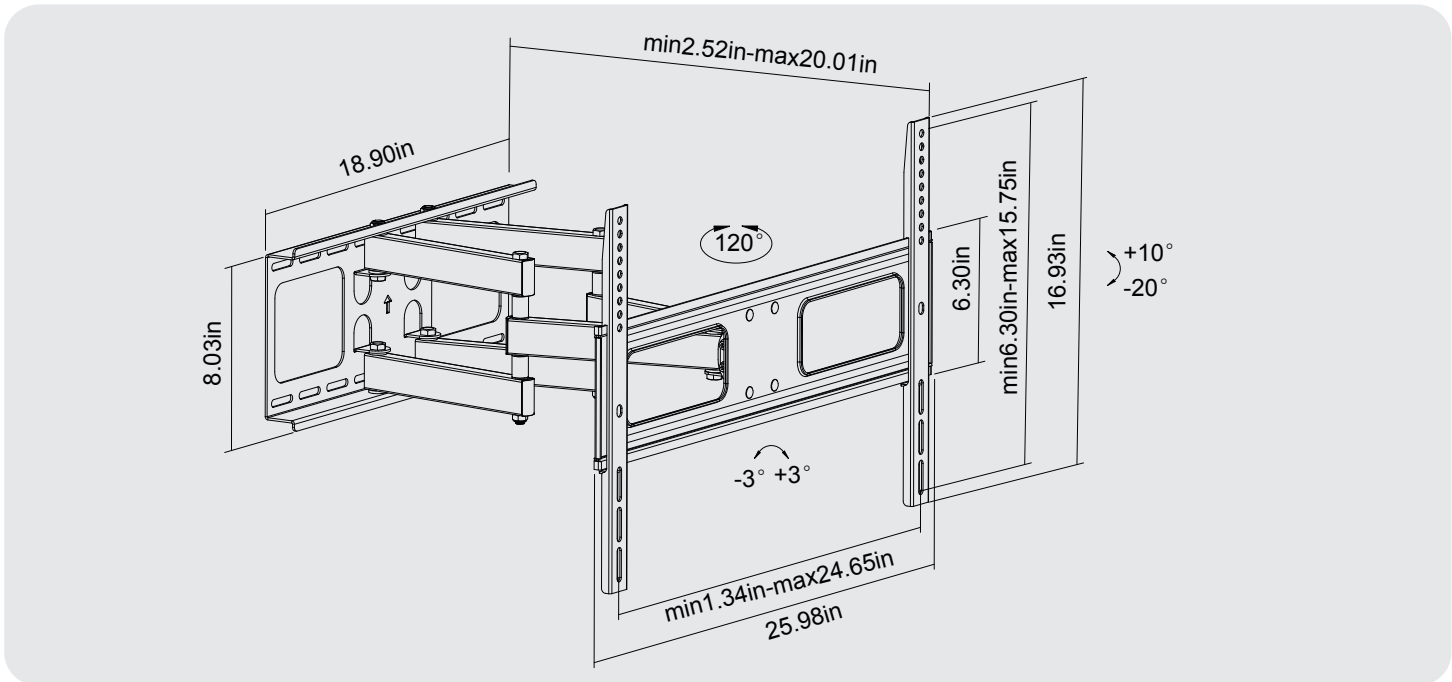

<https://starburstmounts.com/pages/why-starburst>
<https://prezi.com/view/zDnpErebTKb2Vjvi9HMh/>

SB-3765ART-D

Swivel Tilt Extend
Full Motion TV Wall Mount
For 37-65" Displays

Specifications

Screen Size	Weight Capacity	VESA	Profile to Wall	Swivel Range	Strength Tested
37"-65"	41 kg / 90 lbs	200x200 300x300 400x200 400x400 600x400	64-510mm/2.5-20.1"	-60°-+60°	Four Times