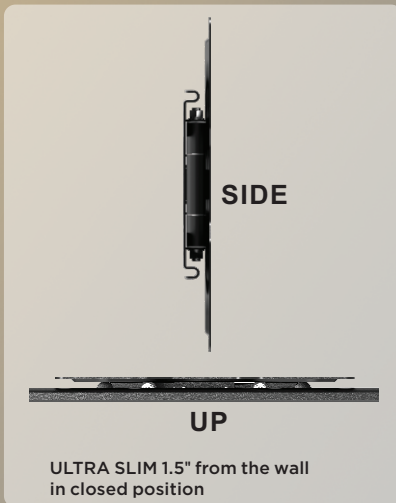

SB-3275PS-US PIVOT SWIVEL ULTRA SLIM WALL MOUNT For 32-75" DISPLAYS

WHY STARBURST?

Starburst Technologies (Starburst) TV-DISPLAY Wall Mounts offer an unbeatable combination of quality and cost effective price point. Each mount has been designed to work not only in the home, but also in a more demanding Commercial-hospitality environment.

The **SB-3275PS-US** is a pivot swivel ultra-slim TV wall mount. This mount offers special features such as Ultra Slim 1.5 inch profile from the wall in a pushed in position and our specially designed swivel arms which limit the TV to 7.9 inch from the wall when in a fully extended position.

<https://starburstmounts.com/pages/why-starburst>
<https://prezi.com/view/zDnpErebTKb2Vjvi9HMh/>

SB-3275PS-US

PIVOT SWIVEL ULTRA SLIM WALL MOUNT

For 32-75" DISPLAYS

Specifications

Screen Size	Weight Capacity	VESA	Profile to Wall	Swivel Range	Strength Tested
32"-75"	57 kg / 125 lbs	100x100 200x200 300x300 400x200 400x400	38-203mm/1.5"-8.0"	+44° ~ -44°	Four Times