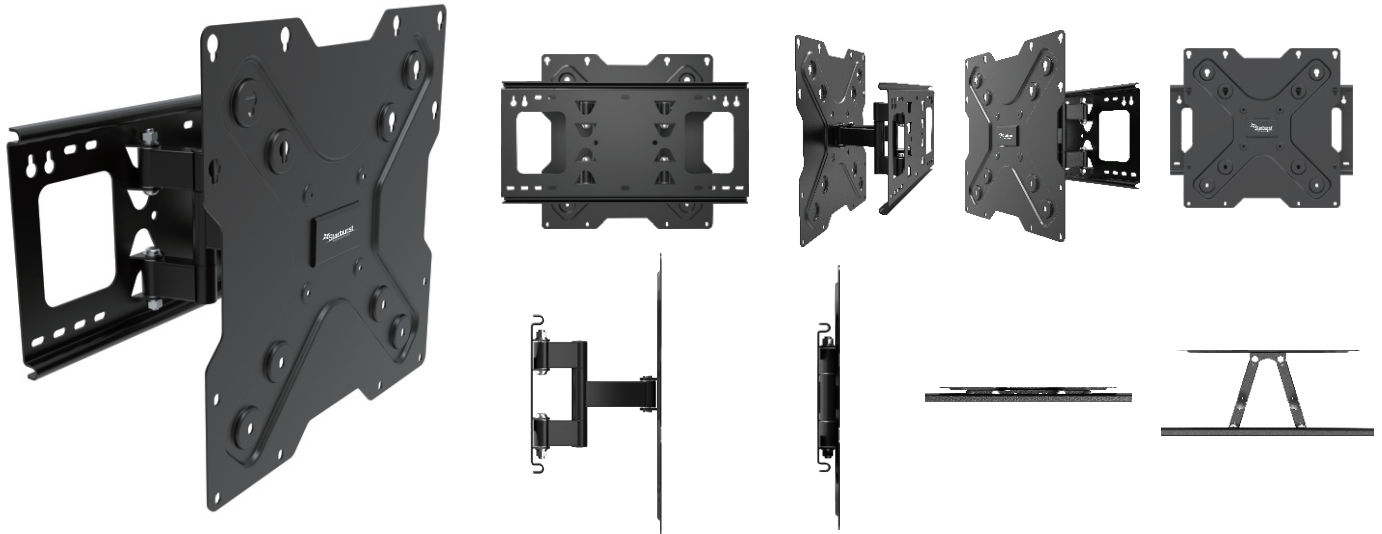

SB-3275PS-US PIVOT SWIVEL ULTRA SLIM WALL MOUNT For 32-75" DISPLAYS

WHY STARBURST?

Starburst Technologies (Starburst) TV-DISPLAY Wall Mounts offer an unbeatable combination of quality and cost effective price point. Each mount has been designed to work not only in the home, but also in a more demanding Commercial-hospitality environment.

The **SB-3275PS-US** is a pivot swivel ultra-slim TV wall mount. This mount offers special features such as Ultra Slim 1.5 inch profile from the wall in a pushed in position and our specially designed swivel arms which limit the TV to 7.9 inch from the wall when in a fully extended position.

<https://starburstmounts.com/pages/why-starburst>
<https://prezi.com/view/zDnpErebTKb2Vjvi9HMh/>

SB-3275PS-US

PIVOT SWIVEL ULTRA SLIM WALL MOUNT

For 32-75" DISPLAYS

Specifications

Screen Size	Weight Capacity	VESA	Profile to Wall	Swivel Range	Strength Tested
32"-75"	57 kg / 125 lbs	100x100 200x200 300x300 400x200 400x400	38-203mm/1.5"-8.0"	+44° ~ -44°	Four Times