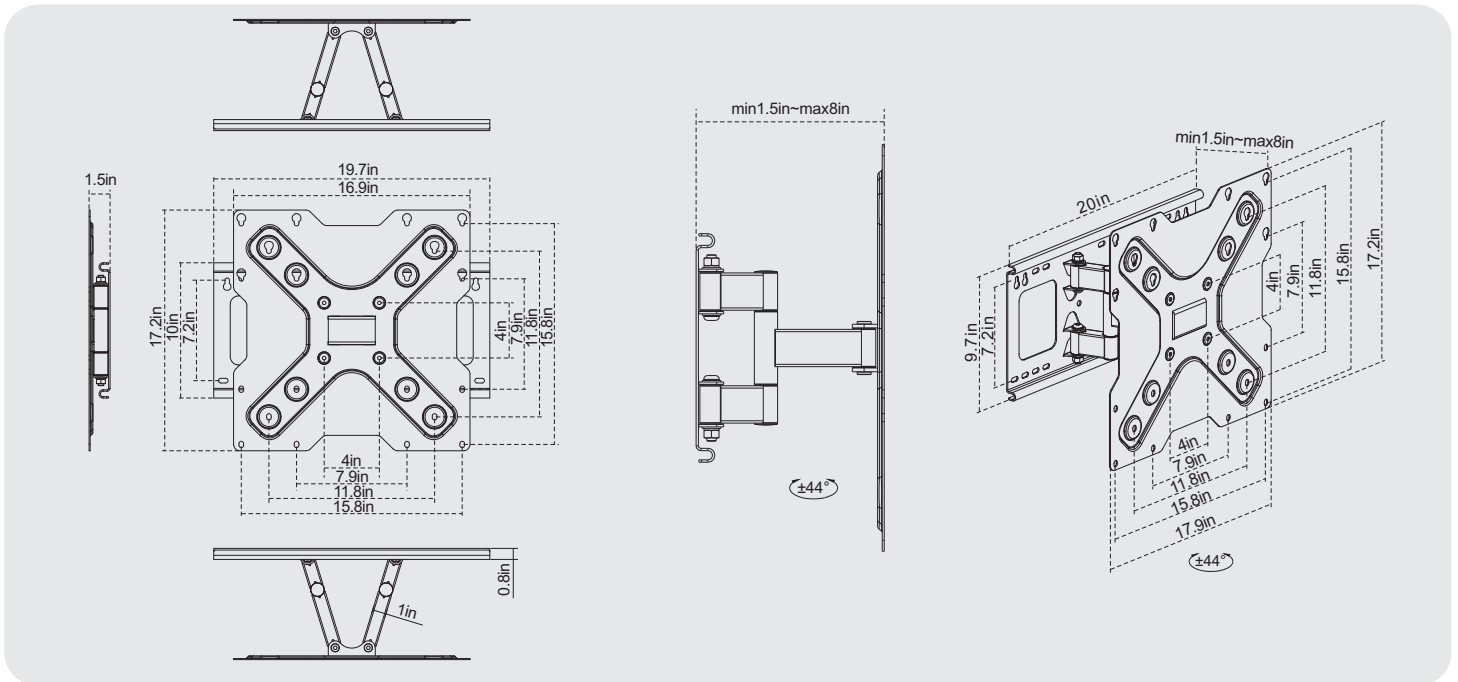

The **SB-3275PS-US** is a pivot swivel ultra-slim TV wall mount. This mount offers special features such as Ultra Slim 1.5 inch profile from the wall in a pushed in position and our specially designed swivel arms which limit the TV to 7.9 inch from the wall when in a fully extended position.

<https://starburstmounts.com/pages/why-starburst>
<https://prezi.com/view/zDnpErebTKb2Vjvi9HMh/>

SB-3275PS-US

PIVOT SWIVEL ULTRA SLIM WALL MOUNT

For 32-75" DISPLAYS

Specifications

Screen Size	Weight Capacity	VESA	Profile to Wall	Swivel Range	Strength Tested
32"-75"	57 kg / 125 lbs	100x100 200x200 300x300 400x200 400x400	38-203mm/1.5"-8.0"	+44° ~ -44°	Four Times