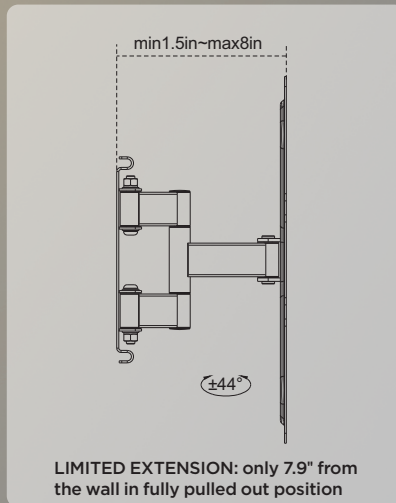

SB-3275PS-US PIVOT SWIVEL ULTRA SLIM WALL MOUNT For 32-75" DISPLAYS

WHY STARBURST?

Starburst Technologies (Starburst) TV-DISPLAY Wall Mounts offer an unbeatable combination of quality and cost effective price point. Each mount has been designed to work not only in the home, but also in a more demanding Commercial-hospitality environment.

The **SB-3275PS-US** is a pivot swivel ultra-slim TV wall mount. This mount offers special features such as Ultra Slim 1.5 inch profile from the wall in a pushed in position and our specially designed swivel arms which limit the TV to 7.9 inch from the wall when in a fully extended position.

<https://starburstmounts.com/pages/why-starburst>
<https://prezi.com/view/zDnpErebTKb2Vjvi9HMh/>

SB-3275PS-US

PIVOT SWIVEL ULTRA SLIM WALL MOUNT

For 32-75" DISPLAYS

Specifications

Screen Size	Weight Capacity	VESA	Profile to Wall	Swivel Range	Strength Tested
32"-75"	57 kg / 125 lbs	100x100 200x200 300x300 400x200 400x400	38-203mm/1.5"-8.0"	+44° ~ -44°	Four Times